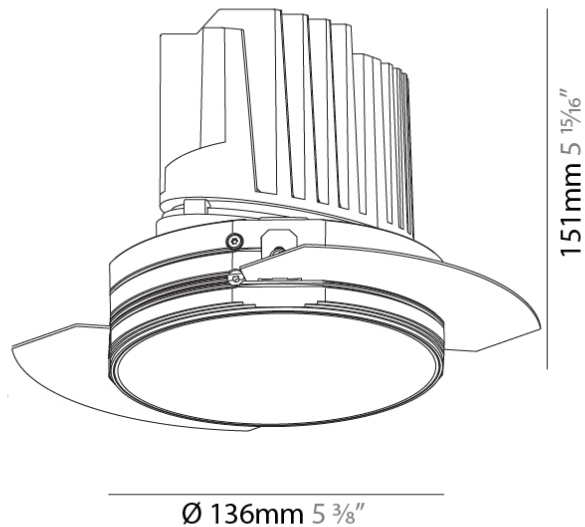

GENERAL

Series: Bioniq
 Subseries: Bioniq Round Deep
 Brand: Prolicht
 Division: Architectural
 Mounting Type: Trimless
 Mounting Location: Ceiling
 Subcategory: Downlight

PHYSICAL

Shape: Round
 Diameter (mm): 136
 Diameter (in): 5 3/8
 Height (mm): 151
 Height (in): 5 15/16
 Ceiling Thickness (mm): 10 / 12.5 / 15 / 25
 Ceiling Thickness (in): 3/8 or 1/2 or 9/16 or 1
 Min. Recessing Depth (mm): 170
 Min. Recessing Depth (in): 6 11/16
 Light Distribution: Downlight
 Weight (kg): 1.078
 Weight (lbs): 2.37
 Fixture Finish: SSR / BKV / CWI / CRY / HAB / LAG / UFT / ITA / RUA / RUR / MIC / FTG / MYG / TWT / LOD / PUS / FRO / FUP / KIA / POP / BLS / SPG / MEY / GOH / GUM / CHC / COM / ABZ / JAG / OBR / MOS / ROR
 Fixture Material: Aluminum Die Cast
 Cut-out Measurements: Ø 140mm / 5 1/2"
 Upon Request: Unique Ceiling Thickness

OPTICAL

Reflector°: 18 / 34
 Optic°: Lens Pack - No Lens / Linear Spread Lens / Honeycomb / Spread Lens
 Adjustability: Fixed
 Upon Request: Special Beam Angles

RATINGS AND CERTIFICATIONS

382, F 416-247-9319, www.zaneen.com
 Certified and Compliant for North American Standards at the end of the existing Model #. For assistance on 'custom' specifications, contact zteam@zaneen.com.
 In a constant effort to supply the best product, we reserve the right to change specifications or materials without notice. The most recent specification sheets are found at zaneen.com
 IP rating: IP20