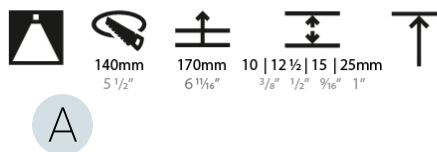

GENERAL

Series: Bioniq
 Subseries: Bioniq Round Deep
 Brand: Prolicht
 Division: Architectural
 Mounting Type: Trimless
 Mounting Location: Ceiling
 Subcategory: Downlight

PHYSICAL

Shape: Round
 Diameter (mm): 136
 Diameter (in): 5 3/8
 Height (mm): 151
 Height (in): 5 15/16
 Ceiling Thickness (mm): 10 / 12.5 / 15 / 25
 Ceiling Thickness (in): 3/8 or 1/2 or 9/16 or 1
 Min. Recessing Depth (mm): 170
 Min. Recessing Depth (in): 6 11/16
 Light Distribution: Downlight
 Weight (kg): 1.078
 Weight (lbs): 2.37
 Fixture Finish: SSR / BKV / CWI / CRY / HAB / LAG / UFT / ITA / RUA / RUR / MIC / FTG / MYG / TWT / LOD / PUS / FRO / FUP / KIA / POP / BLS / SPG / MEY / GOH / GUM / CHC / COM / ABZ / JAG / OBR / MOS / ROR
 Fixture Material: Aluminum Die Cast
 Cut-out Measurements: Ø 140mm / 5 1/2"
 Upon Request: Unique Ceiling Thickness

OPTICAL

Reflector°: 18 / 34
 Optic°: Lens Pack - No Lens / Linear Spread Lens / Honeycomb / Spread Lens
 Adjustability: Fixed
 Upon Request: Special Beam Angles

RATINGS AND CERTIFICATIONS

382, F 416-247-9319, www.zaneen.com
 Certified and Compliant for North American Standards at the end of the existing Model #. For assistance on 'custom' specifications, contact zteam@zaneen.com.
 In a constant effort to supply the best product, we reserve the right to change specifications or materials without notice. The most recent specification sheets are found at zaneen.com
 IP rating: IP20