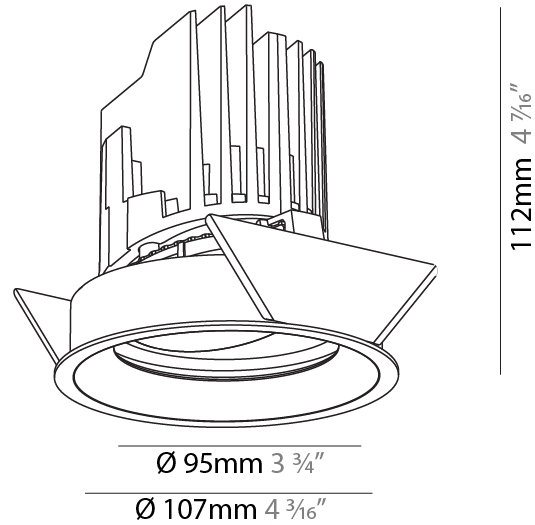

PHYSICAL

Shape: Round
Diameter (mm): 107
Diameter (in): 4 3/16
Height (mm): 112
Height (in): 4 7/16
Ceiling Thickness (mm): 10 / 12.5 / 15
Ceiling Thickness (in): 3/8 or 1/2 or 9/16
Min. Recessing Depth (mm): 130
Min. Recessing Depth (in): 5 1/8
Light Distribution: Adjustable / Downlight
Weight (kg): 0.484
Weight (lbs): 1.07
Fixture Finish: SSR / BKV / CWI / CRY / HAB / UFT / ITA / RUA / FTG / MYG / LOD / PUS / FRO / FUP / KIA / POP / BLS / SPG / MEY / GOH / GUM / CHC / COM / ABZ / JAG / OBR / MOS / ROR
Fixture Material: Aluminum Die Cast
Cut-out Measurements: 98mm / 3 7/8"

ELECTRICAL

Lamp Type: LED (Zhaga Standard)
Input Wattage (W): 16.5
Total Output Wattage (W): 14
Dimming: Tri-Mode (Non-Dimming and Phase Dimming (120Vac only) and 0-10V Dimming)
Driver Included: No
Driver Location: Recessed Housing
Driver Type: Constant Current - Universal
Driver Class: Class 2
Housing: See components
Input Voltage (V): 120 - 277
Constant Current (MA): 500

LED

Number of LEDs: 1
Color Temperature (°K): 2700 / 3000 / 3500 / 4000
Max. Delivered Lumen (lm): 1140 / 1180 / 1245 / 1270
Nominal Lumen (lm): 1386 / 1438 / 1511 / 1542
CRI: >90 CRI
Lamp Life (hrs): 50000

OPTICAL

Reflector: 14 / 18 / 42
Adjustability: Rotational 355°, Tilt 30°

RATINGS AND CERTIFICATIONS

Certified By: Certified for North American Standards
IP rating: IP54