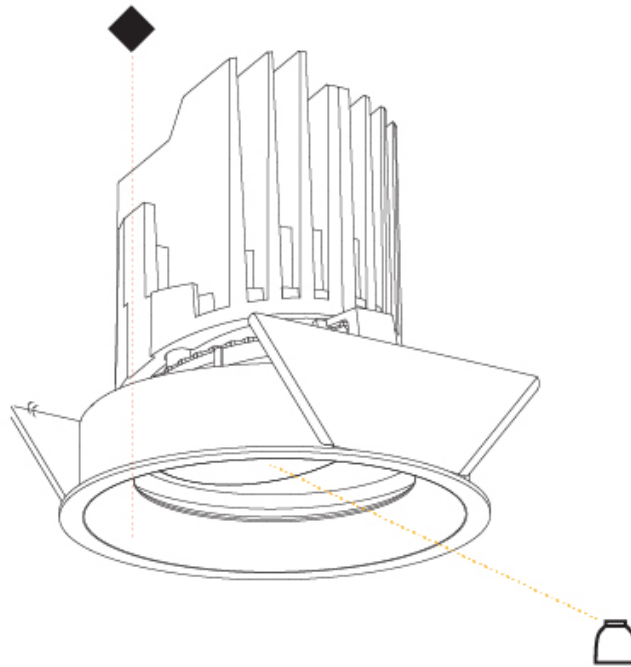

BIONIQ ROUND ADJUSTABLE RECESSED

A35227-

PROJECT

TYPE

SPECIFIER

QUANTITY

DATE