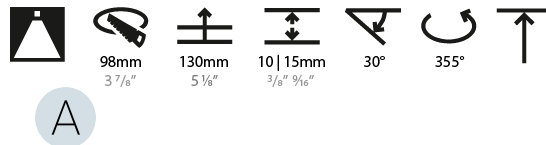

PHYSICAL

Shape: Round
Diameter (mm): 107
Diameter (in): 4 3/16
Height (mm): 112
Height (in): 4 7/16
Ceiling Thickness (mm): 10 / 12.5 / 15
Ceiling Thickness (in): 3/8 or 1/2 or 9/16
Min. Recessing Depth (mm): 130
Min. Recessing Depth (in): 5 1/8
Light Distribution: Adjustable / Downlight
Weight (kg): 0.484
Weight (lbs): 1.07
Fixture Finish: SSR / BKV / CWI / CRY / HAB / UFT / ITA / RUA / FTG / MYG / LOD / PUS / FRO / FUP / KIA / POP / BLS / SPG / MEY / GOH / GUM / CHC / COM / ABZ / JAG / OBR / MOS / ROR
Fixture Material: Aluminum Die Cast
Cut-out Measurements: 98mm / 3 7/8"

ELECTRICAL

Lamp Type: LED (Zhaga Standard)
Input Wattage (W): 16.5
Total Output Wattage (W): 14
Dimming: Tri-Mode (Non-Dimming and Phase Dimming (120Vac only) and 0-10V Dimming)
Driver Included: No
Driver Location: Recessed Housing
Driver Type: Constant Current - Universal
Driver Class: Class 2
Housing: See components
Input Voltage (V): 120 - 277
Constant Current (MA): 500

LED

Number of LEDs: 1
Color Temperature (°K): 2700 / 3000 / 3500 / 4000
Max. Delivered Lumen (lm): 1140 / 1180 / 1245 / 1270
Nominal Lumen (lm): 1386 / 1438 / 1511 / 1542
CRI: >90 CRI
Lamp Life (hrs): 50000

OPTICAL

Reflector: 14 / 18 / 42
Adjustability: Rotational 355°, Tilt 30°

RATINGS AND CERTIFICATIONS

Certified By: Certified for North American Standards
IP rating: IP54