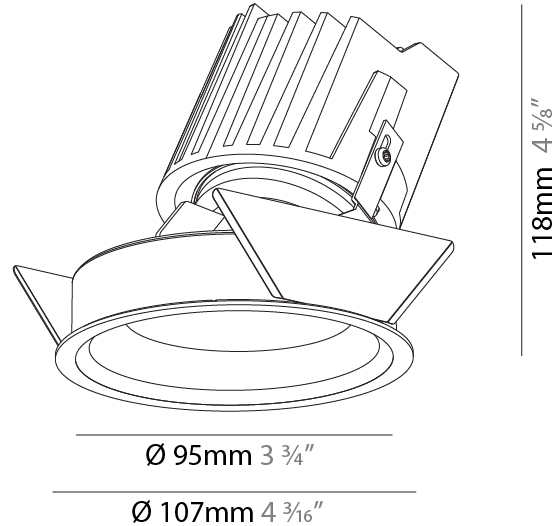

PHYSICAL

Shape: Round
Diameter (mm): 107
Diameter (in): 4 3/16
Height (mm): 118
Height (in): 4 5/8
Ceiling Thickness (mm): 10 / 12.5 / 15
Ceiling Thickness (in): 3/8 or 1/2 or 9/16
Min. Recessing Depth (mm): 140
Min. Recessing Depth (in): 5 1/2
Light Distribution: Adjustable / Asymmetric
Weight (kg): 0.473
Weight (lbs): 1.04
Fixture Finish: SSR / BKV / CWI / CRY / HAB / UFT / ITA / RUA / FTG / MYG / LOD / PUS / FRO / FUP / KIA / POP / BLS / SPG / MEY / GOH / GUM / CHC / COM / ABZ / JAG / OBR / MOS / ROR
Fixture Material: Aluminum Die Cast
Cut-out Measurements: 98mm / 3 7/8"

ELECTRICAL

Lamp Type: LED (Zhaga Standard)
Input Wattage (W): 16.5
Total Output Wattage (W): 14
Dimming: Tri-Mode (Non-Dimming and Phase Dimming (120Vac only) and 0-10V Dimming)
Driver Included: No
Driver Location: Recessed Housing
Driver Type: Constant Current - Universal
Driver Class: Class 2
Housing: See components
Input Voltage (V): 120 - 277
Constant Current (MA): 350

LED

Number of LEDs: 1
Color Temperature (°K): 2700 / 3000 / 3500 / 4000
Max. Delivered Lumen (lm): 1030 / 1070 / 1117 / 1140
Nominal Lumen (lm): 1386 / 1438 / 1511 / 1542
CRI: >90 CRI
Lamp Life (hrs): 50000

OPTICAL

Reflector: 20 / 40 / 60
Adjustability: Fixed

RATINGS AND CERTIFICATIONS

Certified By: Certified for North American Standards
IP rating: IP20

PROJECT
TYPE
SPECIFIER
QUANTITY
DATE