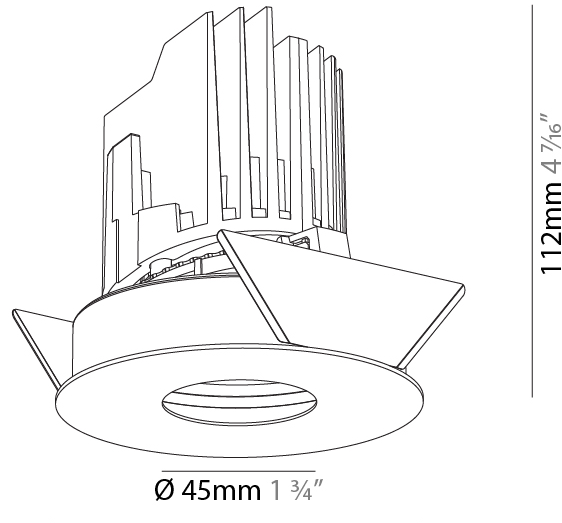

GENERAL

Series: Bioniq
 Subseries: Bioniq Round Pinhole
 Brand: Prolight
 Division: Architectural
 Mounting Type: Recessed
 Mounting Location: Ceiling
 Subcategory: Downlight

PHYSICAL

Shape: Round
 Diameter (mm): 107
 Diameter (in): 4 ³/₁₆
 Height (mm): 112
 Height (in): 4 ⁷/₁₆
 Ceiling Thickness (mm): 10 / 12.5 / 15
 Ceiling Thickness (in): 3/8 or 1/2 or 9/16
 Min. Recessing Depth (mm): 130
 Min. Recessing Depth (in): 5 ¹/₈
 Light Distribution: Adjustable / Downlight
 Weight (kg): 0.47
 Weight (lbs): 1.04
 Fixture Finish: SSR / BKV / CWI / CRY / HAB / UFT / ITA / RUA / FTG / MYG / LOD / PUS / FRO / FUP / KIA / POP / BLS / SPG / MEY / GOH / GUM / CHC / COM / ABZ / JAG / OBR / MOS / ROR
 Fixture Material: Aluminum Die Cast
 Cut-out Measurements: 98mm / 3 7/8"

OPTICAL

Reflector: 20 / 40 / 60
 Adjustability: Rotational 355°; Tilt 30°

RATINGS AND CERTIFICATIONS

Certified By: Certified for North American Standards
 IP rating: IP20

PROJECT
TYPE
SPECIFIER
QUANTITY
DATE