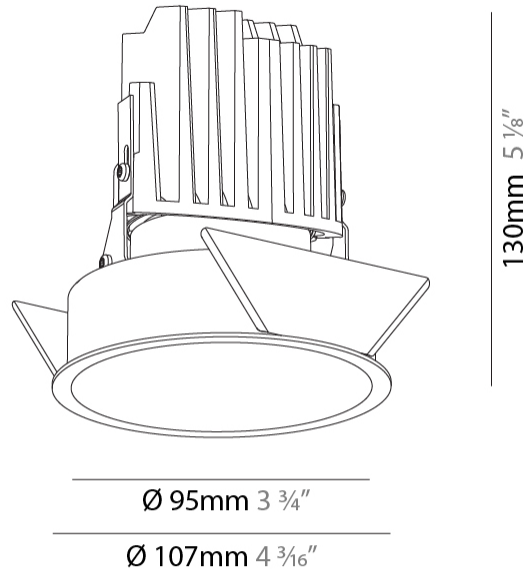

GENERAL

Series: Bioniq
Subseries: Bioniq Round Deep
Brand: Prolicht
Division: Architectural
Mounting Type: Recessed
Mounting Location: Ceiling
Subcategory: Downlight

PHYSICAL

Shape: Round
Diameter (mm): 107
Diameter (in): 4 3/16
Height (mm): 130
Height (in): 5 1/8
Ceiling Thickness (mm): 10 / 12.5 / 15
Ceiling Thickness (in): 3/8 or 1/2 or 9/16
Min. Recessing Depth (mm): 150
Min. Recessing Depth (in): 5 7/8
Light Distribution: Downlight
Weight (kg): 0.506
Weight (lbs): 1.12
Fixture Finish: SSR / BKV / CWI / CRY / HAB / LAG / UFT / ITA / RUA / RUR / MIC / FTG / MYG / TWT / LOD / PUS / FRO / FUP / KIA / POP / BLS / SPG / MEY / GOH / GUM / CHC / COM / ABZ / JAG / OBR / MOS / ROR
Fixture Material: Aluminum Die Cast
Cut-out Measurements: 98mm / 3 7/8"

ELECTRICAL

Lamp Type: LED (Zhaga Standard)
Total Output Wattage (W): 15
Dimming: Dali Dimming
Driver Included: No
Driver Location: Recessed Housing
Driver Type: Constant Current - 120Vac
Housing: See components
Input Voltage (V): 120
Constant Current (MA): 350

LED

Number of LEDs: 1
Color Temperature (°K): Warm Dim
Max. Delivered Lumen (lm): 760
Nominal Lumen (lm): 1140
CRI: >90 CRI

OPTICAL

Reflector: 20 / 40 / 60

RATINGS AND CERTIFICATIONS

Certified By: Certified for North American Standards
IP rating: IP20