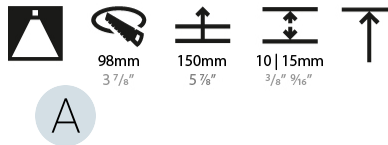

GENERAL

Series: Bioniq
 Subseries: Bioniq Round Deep
 Brand: Prolicht
 Division: Architectural
 Mounting Type: Recessed
 Mounting Location: Ceiling
 Subcategory: Downlight

PHYSICAL

Shape: Round
 Diameter (mm): 107
 Diameter (in): 4 3/16
 Height (mm): 130
 Height (in): 5 1/8
 Ceiling Thickness (mm): 10 / 12.5 / 15
 Ceiling Thickness (in): 3/8 or 1/2 or 9/16
 Min. Recessing Depth (mm): 150
 Min. Recessing Depth (in): 5 7/8
 Light Distribution: Downlight
 Weight (kg): 0.506
 Weight (lbs): 1.12
 Fixture Finish: SSR / BKV / CWI / CRY / HAB / LAG / UFT / ITA / RUA / RUR / MIC / FTG / MYG / TWT / LOD / PUS / FRO / FUP / KIA / POP / BLS / SPG / MEY / GOH / GUM / CHC / COM / ABZ / JAG / OBR / MOS / ROR
 Fixture Material: Aluminum Die Cast
 Cut-out Measurements: 98mm / 3 7/8"

LED

Number of LEDs: 1
 Color Temperature (°K): Warm Dim
 Max. Delivered Lumen (lm): 760
 Nominal Lumen (lm): 1140
 CRI: >90 CRI

OPTICAL

Reflector: 20 / 40 / 60

RATINGS AND CERTIFICATIONS

Certified By: Certified for North American Standards
 IP rating: IP20

GENERAL

Series: Bioniq
 Subseries: Bioniq Square Adjustable
 Brand: Prolicht
 Division: Architectural
 Mounting Type: Recessed
 Mounting Location: Ceiling
 Subcategory: Downlight

PHYSICAL

Shape: Square
 Length (mm): 119
 Length (in): 4 ¹¹/₁₆
 Width (mm): 119
 Width (in): 4 ¹¹/₁₆
 Depth (mm): 132
 Depth (in): 5 ³/₁₆
 Min. Recessing Depth (mm): 150
 Min. Recessing Depth (in): 5 ⁷/₈
 Light Distribution: Adjustable / Downlight
 Weight (kg): 0.544
 Weight (lbs): 1.2
 Fixture Finish: SSR / BKV / CWI / CRY / HAB / LAG / UFT / ITA / RUA / RUR / MIC / FTG / MYG / TWT / LOD / PUS / FRO / FUP / KIA / POP / BLS / SPG / MEY / GOH / GUM / CHC / COM / ABZ / JAG / OBR / MOS / ROR
 Fixture Material: Aluminum Die Cast
 Cut-out Measurements: 114mm / 4 1/2" x 114mm / 4 1/2"