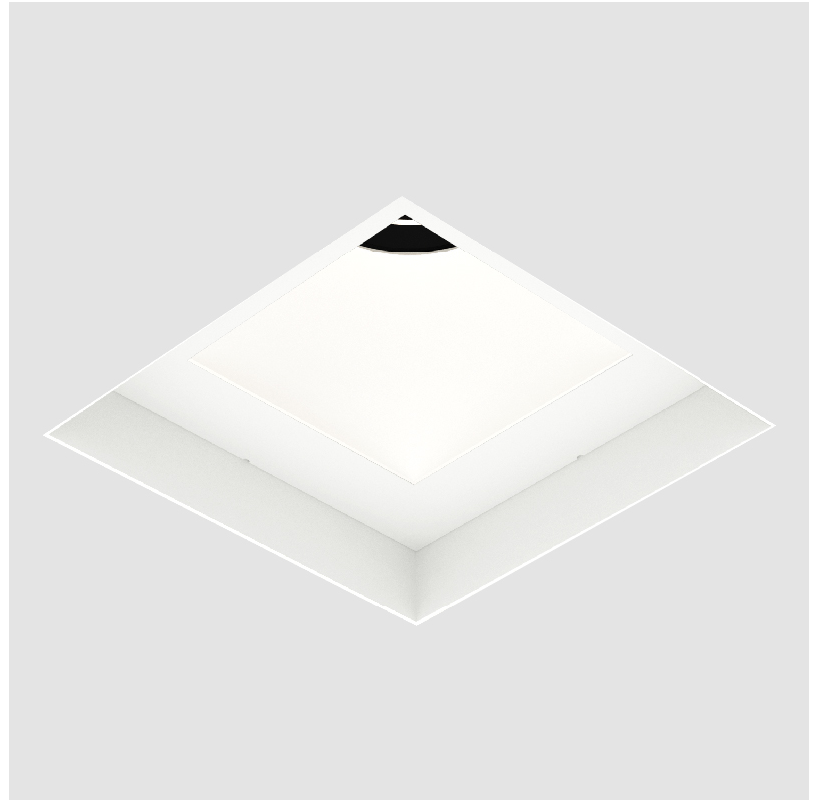

PHYSICAL

Shape: Square
Length (mm): 106
Length (in): 4 3/16
Width (mm): 106
Width (in): 4 3/16
Height (mm): 150
Height (in): 5 7/8
Ceiling Thickness (mm): 10 / 12.5 / 15 / 25
Ceiling Thickness (in): 3/8 or 1/2 or 9/16 or 1
Min. Recessing Depth (mm): 170
Min. Recessing Depth (in): 6 11/16
Light Distribution: Downlight
Weight (kg): 0.769
Weight (lbs): 1.69
Fixture Finish: SSR / BKV / CWI / CRY / HAB / LAG / UFT / ITA / RUA / RUR / MIC / FTG / MYG / TWT / LOD / PUS / FRO / FUP / KIA / POP / BLS / SPG / MEY / GOH / GUM / CHC / COM / ABZ / JAG / OBR / MOS / ROR
Fixture Material: Aluminum Die Cast
Cut-out Measurements: 120mm / 4 3/4" x 120mm / 4 3/4"
Upon Request: Unique Ceiling Thickness

ELECTRICAL

Lamp Type: LED (Zhaga Standard)
Input Wattage (W): 16.5
Total Output Wattage (W): 14.7
Dimming: Dali Dimming
Driver Included: No
Driver Location: Recessed Housing
Driver Type: Constant Current - 120Vac
Driver Class: Class 2
Housing: See Components
Input Voltage (V): 120
Constant Current (MA): 350

LED

Number of LEDs: 1
Max. Delivered Lumen (lm): 770
Nominal Lumen (lm): 1140
CRI: >90 CRI
Lamp Life (hrs): 50000
Upon Request: RGB-W Tunable White Special Color Temperature Special LED

OPTICAL

Reflector: 20 / 40 / 60
Upon Request: Special Beam Angles

RATINGS AND CERTIFICATIONS

Certified By: Certified for North American Standards
IP rating: IP20