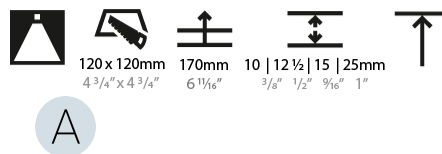

PHYSICAL

Shape: Square
Length (mm): 106
Length (in): 4 3/16
Width (mm): 106
Width (in): 4 3/16
Height (mm): 150
Height (in): 5 7/8
Ceiling Thickness (mm): 10 / 12.5 / 15 / 25
Ceiling Thickness (in): 3/8 or 1/2 or 9/16 or 1
Min. Recessing Depth (mm): 170
Min. Recessing Depth (in): 6 11/16
Light Distribution: Downlight
Weight (kg): 0.769
Weight (lbs): 1.69
Fixture Finish: SSR / BKV / CWI / CRY / HAB / LAG / UFT / ITA / RUA / RUR / MIC / FTG / MYG / TWT / LOD / PUS / FRO / FUP / KIA / POP / BLS / SPG / MEY / GOH / GUM / CHC / COM / ABZ / JAG / OBR / MOS / ROR
Fixture Material: Aluminum Die Cast
Cut-out Measurements: 120mm / 4 3/4" x 120mm / 4 3/4"
Upon Request: Unique Ceiling Thickness

ELECTRICAL

Lamp Type: LED (Zhaga Standard)
Input Wattage (W): 16.5
Total Output Wattage (W): 14.7
Dimming: Dali Dimming
Driver Included: No
Driver Location: Recessed Housing
Driver Type: Constant Current - 120Vac
Driver Class: Class 2
Housing: See Components
Input Voltage (V): 120
Constant Current (MA): 350

LED

Number of LEDs: 1
Max. Delivered Lumen (lm): 770
Nominal Lumen (lm): 1140
CRI: >90 CRI
Lamp Life (hrs): 50000
Upon Request: RGB-W Tunable White Special Color Temperature Special LED

OPTICAL

Reflector: 20 / 40 / 60
Upon Request: Special Beam Angles

RATINGS AND CERTIFICATIONS

Certified By: Certified for North American Standards
IP rating: IP20