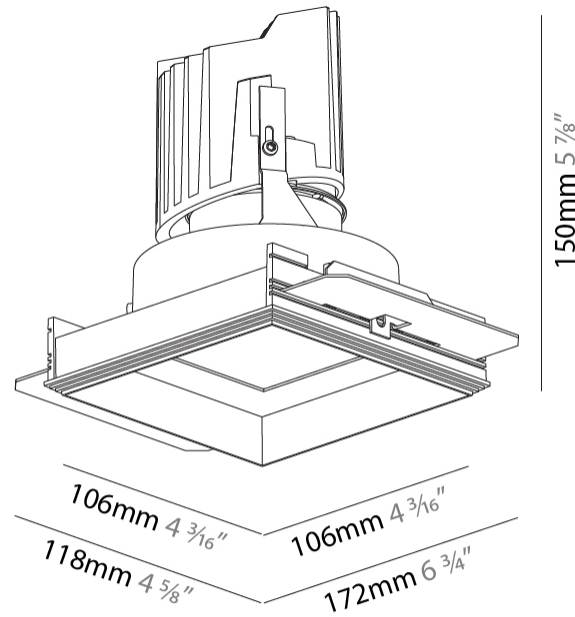

PHYSICAL

Shape: Square
Length (mm): 106
Length (in): 4 3/16
Width (mm): 106
Width (in): 4 3/16
Height (mm): 150
Height (in): 5 7/8
Ceiling Thickness (mm): 10 / 12.5 / 15 / 25
Ceiling Thickness (in): 3/8 or 1/2 or 9/16 or 1
Min. Recessing Depth (mm): 170
Min. Recessing Depth (in): 6 11/16
Light Distribution: Downlight
Weight (kg): 0.769
Weight (lbs): 1.69
Fixture Finish: SSR / BKV / CWI / CRY / HAB / LAG / UFT / ITA / RUA / RUR / MIC / FTG / MYG / TWT / LOD / PUS / FRO / FUP / KIA / POP / BLS / SPG / MEY / GOH / GUM / CHC / COM / ABZ / JAG / OBR / MOS / ROR
Fixture Material: Aluminum Die Cast
Cut-out Measurements: 120mm / 4 3/4" x 120mm / 4 3/4"
Upon Request: Unique Ceiling Thickness

ELECTRICAL

Lamp Type: LED (Zhaga Standard)
Input Wattage (W): 16.5
Total Output Wattage (W): 14.7
Dimming: Dali Dimming
Driver Included: No
Driver Location: Recessed Housing
Driver Type: Constant Current - 120Vac
Driver Class: Class 2
Housing: See Components
Input Voltage (V): 120
Constant Current (MA): 350

LED

Number of LEDs: 1
Max. Delivered Lumen (lm): 770
Nominal Lumen (lm): 1140
CRI: >90 CRI
Lamp Life (hrs): 50000
Upon Request: RGB-W Tunable White Special Color Temperature Special LED

OPTICAL

Reflector: 20 / 40 / 60
Upon Request: Special Beam Angles

RATINGS AND CERTIFICATIONS

Certified By: Certified for North American Standards
IP rating: IP20