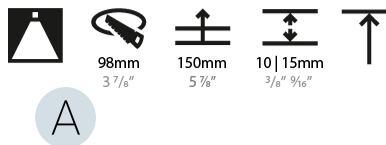

GENERAL

Series: Bioniq
Subseries: Bioniq Round Deep
Brand: Prolicht
Division: Architectural
Mounting Type: Recessed
Mounting Location: Ceiling
Subcategory: Downlight

PHYSICAL

Shape: Round
Diameter (mm): 107
Diameter (in): 4 3/16
Height (mm): 130
Height (in): 5 1/8
Ceiling Thickness (mm): 10 / 12.5 / 15
Ceiling Thickness (in): 3/8 or 1/2 or 9/16
Min. Recessing Depth (mm): 150
Min. Recessing Depth (in): 5 7/8
Light Distribution: Downlight
Weight (kg): 0.533
Weight (lbs): 1.18
Fixture Finish: SSR / BKV / CWI / CRY / HAB / LAG / UFT / ITA / RUA / RUR / MIC / FTG / MYG / TWT / LOD / PUS / FRO / FUP / KIA / POP / BLS / SPG / MEY / GOH / GUM / CHC / COM / ABZ / JAG / OBR / MOS / ROR
Fixture Material: Aluminum Die Cast
Cut-out Measurements: 98mm / 3 7/8"

ELECTRICAL

Lamp Type: LED (Zhaga Standard)
Input Wattage (W): 15.5
Total Output Wattage (W): 13
Dimming: Tri-Mode (Non-Dimming and Phase Dimming (120Vac only) and 0-10V Dimming)
Driver Included: No
Driver Location: Recessed Housing
Driver Type: Constant Current - Universal
Driver Class: Class 2
Housing: See components
Input Voltage (V): 120 - 277
Constant Current (MA): 500

LED

Number of LEDs: 1
Color Temperature (°K): 2700 / 3000 / 3500 / 4000
Max. Delivered Lumen (lm): 1140 / 1180 / 1245 / 1270
CRI: >90 CRI
Lamp Life (hrs): 50000

OPTICAL

Reflector°: 20 / 40 / 60

RATINGS AND CERTIFICATIONS

Certified By: Certified for North American Standards
IP rating: IP54