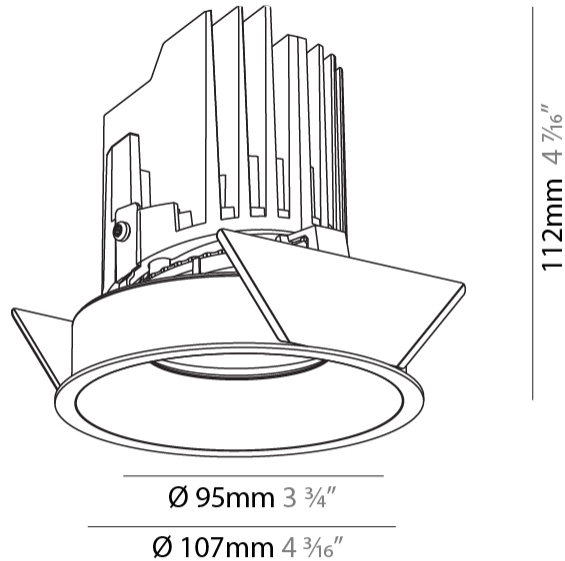

PHYSICAL

Shape: Round
Diameter (mm): 107
Diameter (in): 4 3/16
Height (mm): 112
Height (in): 4 7/16
Ceiling Thickness (mm): 10 / 12.5 / 15
Ceiling Thickness (in): 3/8 or 1/2 or 9/16
Min. Recessing Depth (mm): 130
Min. Recessing Depth (in): 5 1/8
Light Distribution: Adjustable / Downlight
Weight (kg): 0.485
Weight (lbs): 1.07
Fixture Finish: SSR / BKV / CWI / CRY / HAB / LAG / UFT / ITA / RUA / RUR / MIC / FTG / MYG / TWT / LOD / PUS / FRO / FUP / KIA / POP / BLS / SPG / MEY / GOH / GUM / CHC / COM / ABZ / JAG / OBR / MOS / ROR
Fixture Material: Aluminum Die Cast
Cut-out Measurements: 98mm / 3 7/8"

ELECTRICAL

Lamp Type: LED (Zhaga Standard)
Input Wattage (W): 15.5
Total Output Wattage (W): 13
Dimming: Tri-Mode (Non-Dimming and Phase Dimming (120Vac only) and 0-10V Dimming)
Driver Included: No
Driver Location: Recessed Housing
Driver Type: Constant Current - Universal
Driver Class: Class 2
Housing: See components
Input Voltage (V): 120 - 277
Constant Current (MA): 500

LED

Number of LEDs: 1
Color Temperature (°K): 2700 / 3000 / 3500 / 4000
Max. Delivered Lumen (lm): 940 / 980 / 1029 / 1050
Nominal Lumen (lm): 1386 / 1438 / 1511 / 1542
CRI: >90 CRI
Lamp Life (hrs): 50000

OPTICAL

Reflector: 20 / 40 / 60
Adjustability: Rotational 355°, Tilt 10°

RATINGS AND CERTIFICATIONS

Certified By: Certified for North American Standards
IP rating: IP20