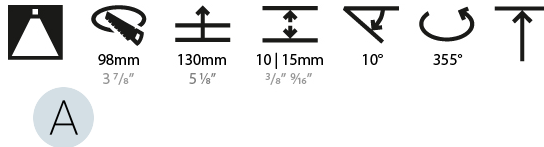

PHYSICAL

Shape: Round
Diameter (mm): 107
Diameter (in): 4 ³/₁₆
Height (mm): 112
Height (in): 4 ⁷/₁₆
Ceiling Thickness (mm): 10 / 12.5 / 15
Ceiling Thickness (in): 3/8 or 1/2 or 9/16
Min. Recessing Depth (mm): 130
Min. Recessing Depth (in): 5 ¹/₈
Light Distribution: Adjustable / Downlight
Weight (kg): 0.465
Weight (lbs): 1.03
Fixture Finish: SSR / BKV / CWI / CRY / HAB / UFT / ITA / RUA / FTG / MYG / LOD / PUS / FRO / FUP / KIA / POP / BLS / SPG / MEY / GOH / GUM / CHC / COM / ABZ / JAG / OBR / MOS / ROR
Fixture Material: Aluminum Die Cast
Cut-out Measurements: 98mm / 3 7/8"

ELECTRICAL

Lamp Type: LED (Zhaga Standard)
Input Wattage (W): 16.5
Total Output Wattage (W): 13
Dimming: Tri-Mode (Non-Dimming and Phase Dimming (120Vac only) and 0-10V Dimming)
Driver Included: No
Driver Location: Recessed Housing
Driver Type: Constant Current - Universal
Driver Class: Class 2
Housing: See components
Input Voltage (V): 120 - 277
Constant Current (MA): 500

LED

Number of LEDs: 1
Color Temperature (°K): 2700 / 3000 / 3500 / 4000
Max. Delivered Lumen (lm): 1130 / 1180 / 1235 / 1260
Nominal Lumen (lm): 1386 / 1438 / 1511 / 1542
CRI: >90 CRI
Lamp Life (hrs): 50000

OPTICAL

Reflector: 20 / 40 / 60
Adjustability: Rotational 355°, Tilt 10°

RATINGS AND CERTIFICATIONS

Certified By: Certified for North American Standards
IP rating: IP54

PROJECT
TYPE
SPECIFIER
QUANTITY
DATE