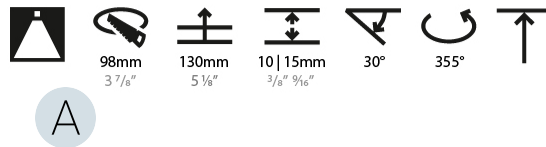

PHYSICAL

Shape: Round
Diameter (mm): 107
Diameter (in): 4 3/16
Height (mm): 112
Height (in): 4 7/16
Ceiling Thickness (mm): 10 / 12.5 / 15
Ceiling Thickness (in): 3/8 or 1/2 or 9/16
Min. Recessing Depth (mm): 130
Min. Recessing Depth (in): 5 1/8
Light Distribution: Adjustable / Downlight
Weight (kg): 0.46
Weight (lbs): 1.01
Fixture Finish: SSR / BKV / CWI / CRY / HAB / UFT / ITA / RUA / FTG / MYG / LOD / PUS / FRO / FUP / KIA / POP / BLS / SPG / MEY / GOH / GUM / CHC / COM / ABZ / JAG / OBR / MOS / ROR
Fixture Material: Aluminum Die Cast
Cut-out Measurements: 98mm / 3 7/8"

ELECTRICAL

Lamp Type: LED (Zhaga Standard)
Input Wattage (W): 16.5
Total Output Wattage (W): 14
Dimming: Tri-Mode (Non-Dimming and Phase Dimming (120Vac only) and 0-10V Dimming)
Driver Included: No
Driver Location: Recessed Housing
Driver Type: Constant Current - Universal
Driver Class: Class 2
Housing: See components
Input Voltage (V): 120 - 277
Constant Current (MA): 500

LED

Number of LEDs: 1
Color Temperature (°K): 2700 / 3000 / 3500 / 4000
Max. Delivered Lumen (lm): 930 / 960 / 1009 / 1030
Nominal Lumen (lm): 1386 / 1438 / 1511 / 1542
CRI: >90 CRI
Lamp Life (hrs): 50000

OPTICAL

Reflector: 20 / 40 / 60
Adjustability: Rotational 355°, Tilt 30°

RATINGS AND CERTIFICATIONS

Certified By: Certified for North American Standards
IP rating: IP20