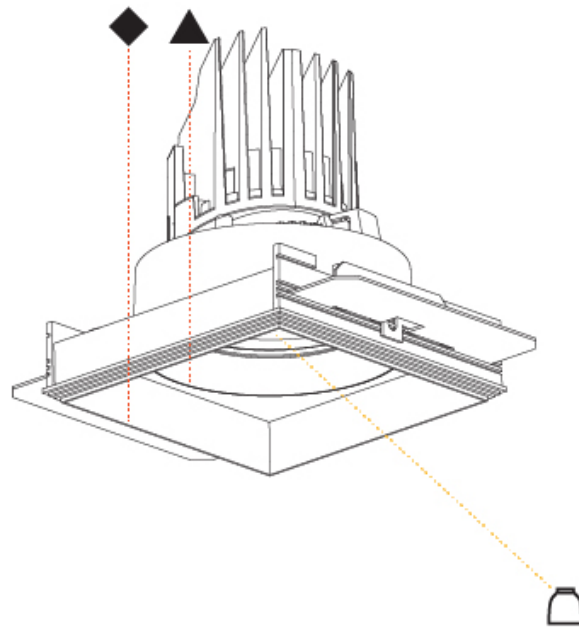

BIONIQ SQUARE ADJUSTABLE TRIMLESS

A35530-

PROJECT _____

TYPE _____

SPECIFIER _____

QUANTITY _____

DATE _____