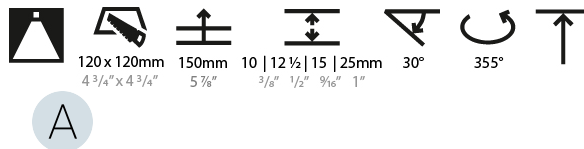

ELECTRICAL

Lamp Type: LED (Zhaga Standard)
Input Wattage (W): 16.5
Total Output Wattage (W): 14.7
Dimming: Dali Dimming
Driver Included: No
Driver Location: Recessed Housing
Driver Type: Constant Current - 120Vac
Driver Class: Class 2
Housing: See Components
Input Voltage (V): 120
Constant Current (MA): 350

LED

Number of LEDs: 1
Max. Delivered Lumen (lm): 770
Nominal Lumen (lm): 1140
CRI: >90 CRI
Lamp Life (hrs): 50000
Upon Request: RGB-W Tunable White Special Color Temperature Special LED

OPTICAL

Reflector°: 20 / 40 / 60
Adjustability: Rotational 355°; Tilt 30°
Upon Request: Special Beam Angles

RATINGS AND CERTIFICATIONS

Patents: International specifications by adding 'INT' at the end of the existing Model #. For assistance on 'custom' specifications, contact zteam@zaneen.com.
In a constant effort to supply the best product, we reserve the right to change specifications or materials without notice. The most recent specification sheets are found at zaneen.com