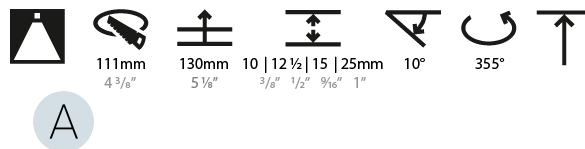

PHYSICAL

Shape: Round
Diameter (mm): 107
Diameter (in): 4 3/16
Height (mm): 112
Height (in): 4 7/16
Ceiling Thickness (mm): 10 / 12.5 / 15 / 25
Ceiling Thickness (in): 3/8 or 1/2 or 9/16 or 1
Min. Recessing Depth (mm): 130
Min. Recessing Depth (in): 5 1/8
Light Distribution: Adjustable / Downlight
Weight (kg): 0.609
Weight (lbs): 1.34
Fixture Finish: SSR / BKV / CWI / CRY / HAB / LAG / UFT / ITA / RUA / RUR / MIC / FTG / MYG / TWT / LOD / PUS / FRO / FUP / KIA / POP / BLS / SPG / MEY / GOH / GUM / CHC / COM / ABZ / JAG / OBR / MOS / ROR
Fixture Material: Aluminum Die Cast
Cut-out Measurements: Ø 111mm / 4 3/8"
Upon Request: Unique Ceiling Thickness

ELECTRICAL

Lamp Type: LED (Zhaga Standard)
Input Wattage (W): 16.5
Total Output Wattage (W): 14.7
Dimming: Dali Dimming
Driver Included: No
Driver Location: Recessed Housing
Driver Type: Constant Current - 120Vac
Driver Class: Class 2
Housing: See Components
Input Voltage (V): 120
Constant Current (MA): 350

LED

Number of LEDs: 1
Max. Delivered Lumen (lm): 770
Nominal Lumen (lm): 1140
CRI: >90 CRI
Lamp Life (hrs): 50000
Upon Request: RGB-W Tunable White Special Color Temperature Special LED

OPTICAL

Reflector: 20 / 40 / 60
Adjustability: Rotational 355°; Tilt 10°
Upon Request: Special Beam Angles

RATINGS AND CERTIFICATIONS

Certified By: Certified for North American Standards
IP rating: IP20