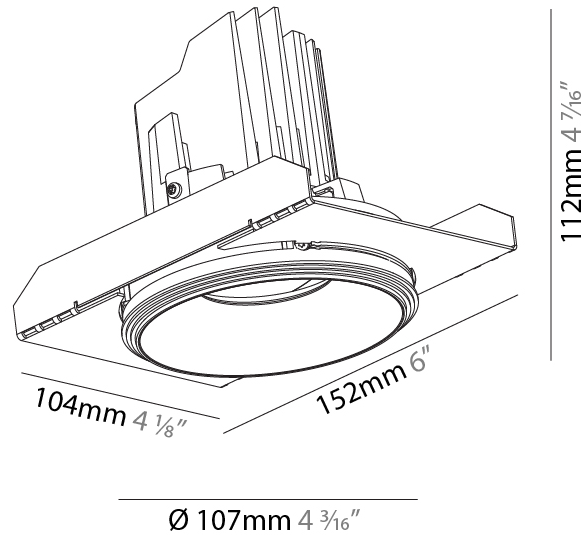

PHYSICAL

Shape: Round
Diameter (mm): 107
Diameter (in): 4 3/16
Height (mm): 112
Height (in): 4 7/16
Ceiling Thickness (mm): 10 / 12.5 / 15 / 25
Ceiling Thickness (in): 3/8 or 1/2 or 9/16 or 1
Min. Recessing Depth (mm): 130
Min. Recessing Depth (in): 5 1/8
Light Distribution: Adjustable / Downlight
Weight (kg): 0.609
Weight (lbs): 1.34
Fixture Finish: SSR / BKV / CWI / CRY / HAB / LAG / UFT / ITA / RUA / RUR / MIC / FTG / MYG / TWT / LOD / PUS / FRO / FUP / KIA / POP / BLS / SPG / MEY / GOH / GUM / CHC / COM / ABZ / JAG / OBR / MOS / ROR
Fixture Material: Aluminum Die Cast
Cut-out Measurements: Ø 111mm / 4 3/8"
Upon Request: Unique Ceiling Thickness

ELECTRICAL

Lamp Type: LED (Zhaga Standard)
Input Wattage (W): 16.5
Total Output Wattage (W): 14.7
Dimming: Dali Dimming
Driver Included: No
Driver Location: Recessed Housing
Driver Type: Constant Current - 120Vac
Driver Class: Class 2
Housing: See Components
Input Voltage (V): 120
Constant Current (MA): 350

LED

Number of LEDs: 1
Max. Delivered Lumen (lm): 770
Nominal Lumen (lm): 1140
CRI: >90 CRI
Lamp Life (hrs): 50000
Upon Request: RGB-W Tunable White Special Color Temperature Special LED

OPTICAL

Reflector: 20 / 40 / 60
Adjustability: Rotational 355°; Tilt 10°
Upon Request: Special Beam Angles

RATINGS AND CERTIFICATIONS

Certified By: Certified for North American Standards
IP rating: IP20