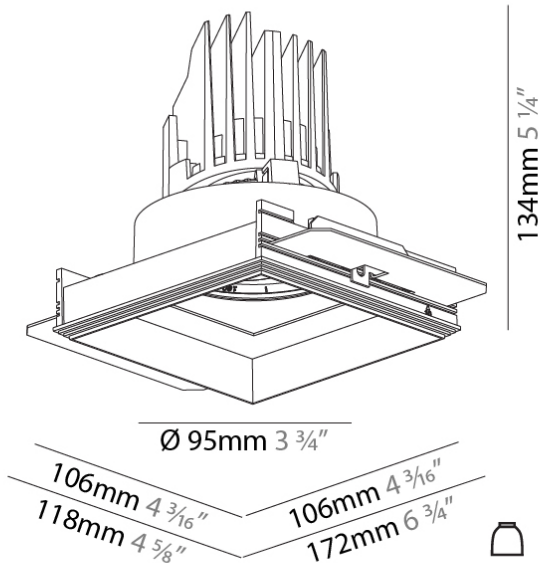

Cut-out Measurements: 120mm / 4 3/4" x 120mm / 4 3/4"
Upon Request: Unique Ceiling Thickness

ELECTRICAL

Lamp Type: LED (Zhaga Standard)
Input Wattage (W): 16.5
Total Output Wattage (W): 14.7
Dimming: Dali Dimming
Driver Included: No
Driver Location: Recessed Housing
Driver Type: Constant Current - 120Vac
Driver Class: Class 2
Housing: See Components
Input Voltage (V): 120
Constant Current (MA): 350

LED

Number of LEDs: 1
Max. Delivered Lumen (lm): 770
Nominal Lumen (lm): 1140
CRI: >90 CRI
Lamp Life (hrs): 50000
Upon Request: RGB-W Tunable White Special Color Temperature Special LED

OPTICAL

Reflector: 20 / 40 / 60
Adjustability: Rotational 355°; Tilt 30°
Upon Request: Special Beam Angles

RATINGS AND CERTIFICATIONS 382, F 416-247-9319, www.zaneen.com

Created by Zaneen Lighting for North American Standards at the end of the existing Model #. For assistance on 'custom' specifications, contact zteam@zaneen.com. In a constant effort to supply the best product, we reserve the right to change specifications or materials without notice. The most recent specification sheets are found at zaneen.com
IP rating: IP20