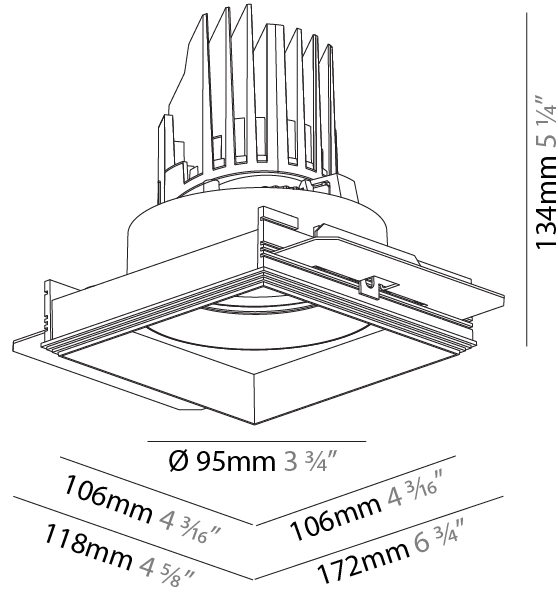

ELECTRICAL

Lamp Type: LED (Zhaga Standard)
Input Wattage (W): 16.5
Total Output Wattage (W): 14.7
Dimming: Dali Dimming
Driver Included: No
Driver Location: Recessed Housing
Driver Type: Constant Current - 120Vac
Driver Class: Class 2
Housing: See Components
Input Voltage (V): 120
Constant Current (MA): 350

LED

Number of LEDs: 1
Max. Delivered Lumen (lm): 770
Nominal Lumen (lm): 1140
CRI: >90 CRI
Lamp Life (hrs): 50000
Upon Request: RGB-W Tunable White Special Color Temperature Special LED

OPTICAL

Reflector°: 20 / 40 / 60
Adjustability: Rotational 355°; Tilt 30°
Upon Request: Special Beam Angles

RATINGS AND CERTIFICATIONS

Patents: International specifications by adding 'INT' at the end of the existing Model #. For assistance on 'custom' specifications, contact zteam@zaneen.com.
In a constant effort to supply the best product, we reserve the right to change specifications or materials without notice. The most recent specification sheets are found at zaneen.com