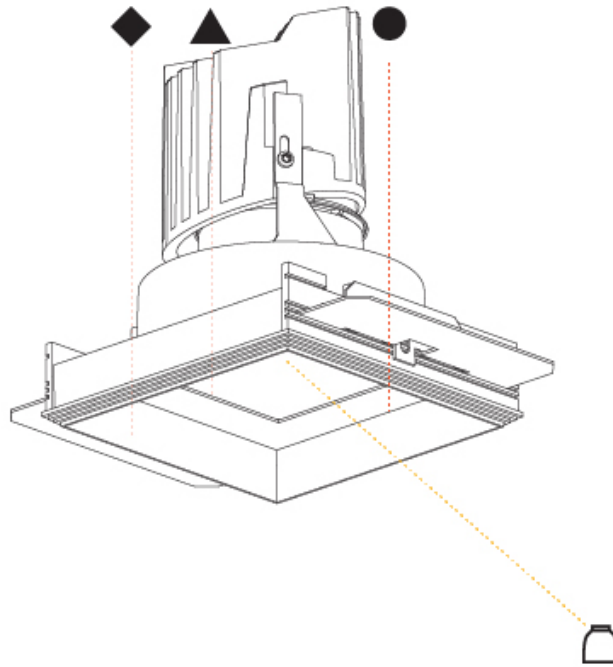

## BIONIQ SQUARE DEEP COMFORT TRIMLESS

A35533-

PROJECT

TYPE

SPECIFIER

QUANTITY

DATE

PROJECT \_\_\_\_\_  
 TYPE \_\_\_\_\_  
 SPECIFIER \_\_\_\_\_  
 QUANTITY \_\_\_\_\_  
 DATE \_\_\_\_\_