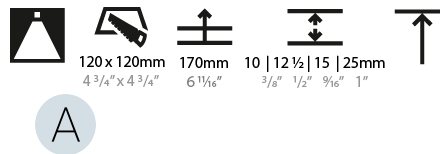

PHYSICAL

Shape: Square
Length (mm): 106
Length (in): 4 ³/₁₆
Width (mm): 106
Width (in): 4 ³/₁₆
Height (mm): 150
Height (in): 5 ⁷/₈
Ceiling Thickness (mm): 10 / 12.5 / 15 / 25
Ceiling Thickness (in): 3/8 or 1/2 or 9/16 or 1
Min. Recessing Depth (mm): 170
Min. Recessing Depth (in): 6 ¹¹/₁₆
Light Distribution: Downlight
Weight (kg): 0.769
Weight (lbs): 1.69
Fixture Finish: SSR / BKV / CWI / CRY / HAB / LAG / UFT / ITA / RUA / RUR / MIC / FTG / MYG / TWT / LOD / PUS / FRO / FUP / KIA / POP / BLS / SPG / MEY / GOH / GUM / CHC / COM / ABZ / JAG / OBR / MOS / ROR
Fixture Material: Aluminum Die Cast
Cut-out Measurements: 120mm / 4 3/4" x 120mm / 4 3/4"
Upon Request: Unique Ceiling Thickness

ELECTRICAL

Lamp Type: LED (Zhaga Standard)
Input Wattage (W): 16.5
Total Output Wattage (W): 14.7
Dimming: Dali Dimming
Driver Included: No
Driver Location: Recessed Housing
Driver Type: Constant Current - 120Vac
Driver Class: Class 2
Housing: See Components
Input Voltage (V): 120
Constant Current (MA): 350

LED

Number of LEDs: 1
Max. Delivered Lumen (lm): 770
Nominal Lumen (lm): 1140
CRI: >90 CRI
Lamp Life (hrs): 50000
Upon Request: RGB-W Tunable White Special Color Temperature Special LED

OPTICAL

Reflector*: 20 / 40 / 60
Upon Request: Special Beam Angles

RATINGS AND CERTIFICATIONS

Certified By: Certified for North American Standards

IP rating: IP20
Zaneen Company Inc. © 2024, T 1800-388-3382, F 416-247-9319, www.zaneen.com