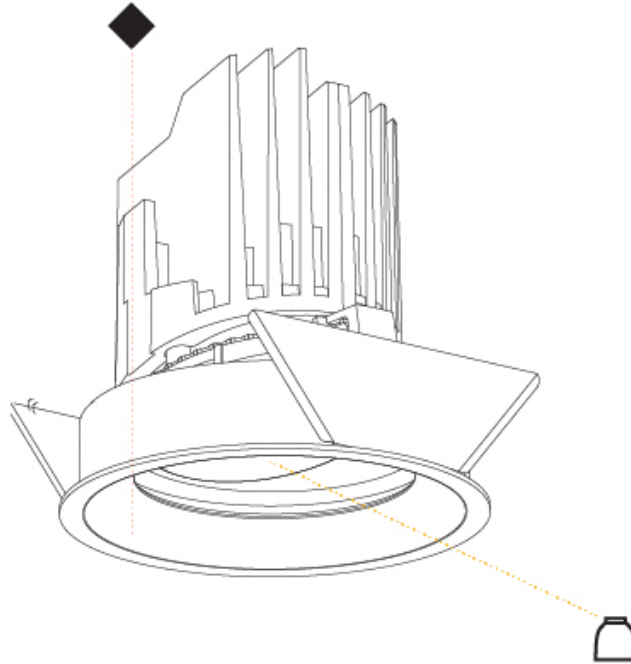

BIONIQ ROUND ADJUSTABLE RECESSED

A35542-

PROJECT

TYPE

SPECIFIER

QUANTITY

DATE

A