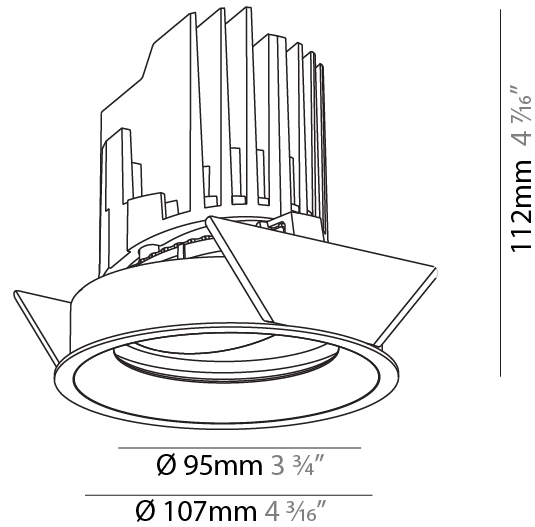

GENERAL

Series: Bioniq
Subseries: Bioniq Round Adjustable
Brand: Prolicht
Division: Architectural
Mounting Type: Recessed
Mounting Location: Ceiling
Subcategory: Downlight

PHYSICAL

Shape: Round
Diameter (mm): 107
Diameter (in): 4 3/16
Height (mm): 112
Height (in): 4 7/16
Min. Recessing Depth (mm): 130
Min. Recessing Depth (in): 5 1/8
Light Distribution: Adjustable / Downlight
Weight (kg): 0.46
Weight (lbs): 1.01
Fixture Finish: [SSR / BKV / CWI / CRY / HAB / LAG / UFT / ITA / RUA / RUR / MIC / FTG / MYG / TWT / LOD / PUS / FRO / FUP / KIA / POP / BLS / SPG / MEY / GOH / GUM / CHC / COM / ABZ / JAG / OBR / MOS / ROR](#)
Fixture Material: Aluminum Die Cast
Cut-out Measurements: 98mm / 3 7/8"

ELECTRICAL

Lamp Type: LED (Zhaga Standard)
Input Wattage (W): 16.5
Total Output Wattage (W): 14.7
Dimming: Dali Dimming
Driver Included: No
Driver Location: Recessed Housing
Driver Type: Constant Current - 120Vac
Driver Class: Class 2
Input Voltage (V): 120
Constant Current (mA): 350

LED

Number of LEDs: 1
Color Temperature (°K): Warm Dim
Max. Delivered Lumen (lm): 760
Nominal Lumen (lm): 1140
CRI: >90 CRI

OPTICAL

Reflector°: [20 / 40 / 60](#)
Adjustability: Rotational 355°; Tilt 30°

RATINGS AND CERTIFICATIONS

Certified By: Certified for North American Standards
IP rating: IP20

	98mm 3 7/8"	130mm 5 1/8"	10 | 15mm 3/8" | 9/16"	30°	355°	
A