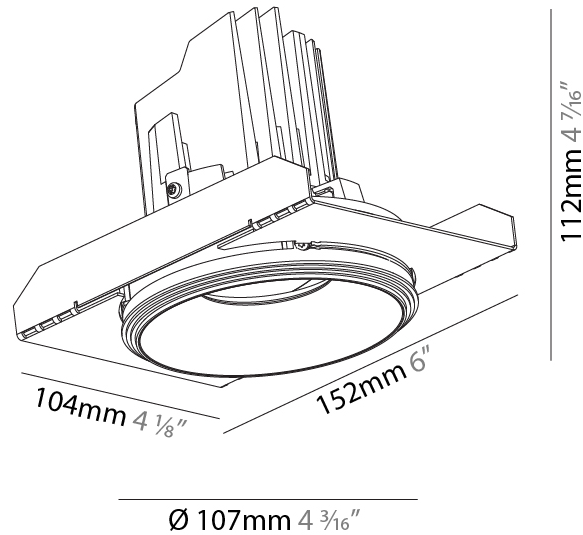

GENERAL

Series: Bioniq
 Subseries: Bioniq Round Semi Adjustable
 Brand: Prolicht
 Division: Architectural
 Mounting Type: Trimless
 Mounting Location: Ceiling
 Subcategory: Downlight

PHYSICAL

Shape: Round
 Diameter (mm): 107
 Diameter (in): 4 3/16
 Height (mm): 112
 Height (in): 4 7/16
 Ceiling Thickness (mm): 10 / 12.5 / 15 / 25
 Ceiling Thickness (in): 3/8 or 1/2 or 9/16 or 1
 Min. Recessing Depth (mm): 130
 Min. Recessing Depth (in): 5 1/8
 Light Distribution: Adjustable / Downlight
 Weight (kg): 0.609
 Weight (lbs): 1.34
 Fixture Finish: SSR / BKV / CWI / CRY / HAB / LAG / UFT / ITA / RUA / RUR / MIC / FTG / MYG / TWT / LOD / PUS / FRO / FUP / KIA / POP / BLS / SPG / MEY / GOH / GUM / CHC / COM / ABZ / JAG / OBR / MOS / ROR
 Fixture Material: Aluminum Die Cast
 Cut-out Measurements: Ø 111mm / 4 3/8"
 Upon Request: Unique Ceiling Thickness

LED

Number of LEDs: 1
 Max. Delivered Lumen (lm): 770
 Nominal Lumen (lm): 1140
 CRI: >90 CRI
 Lamp Life (hrs): 50000
 Upon Request: RGB-W Tunable White Special Color Temperature Special LED

OPTICAL

Reflector: 20 / 40 / 60
 Adjustability: Rotational 355°; Tilt 10°
 Upon Request: Special Beam Angles

RATINGS AND CERTIFICATIONS

Certified By: Certified for North American Standards
 IP rating: IP20

111mm 4 3/16"	130mm 5 1/8"	10 12 1/2 15 25mm 3/8" 1/2" 9/16" 1"	10°	355°		

A

BIONIQ ROUND SEMI ADJUSTABLE TRIMLESS