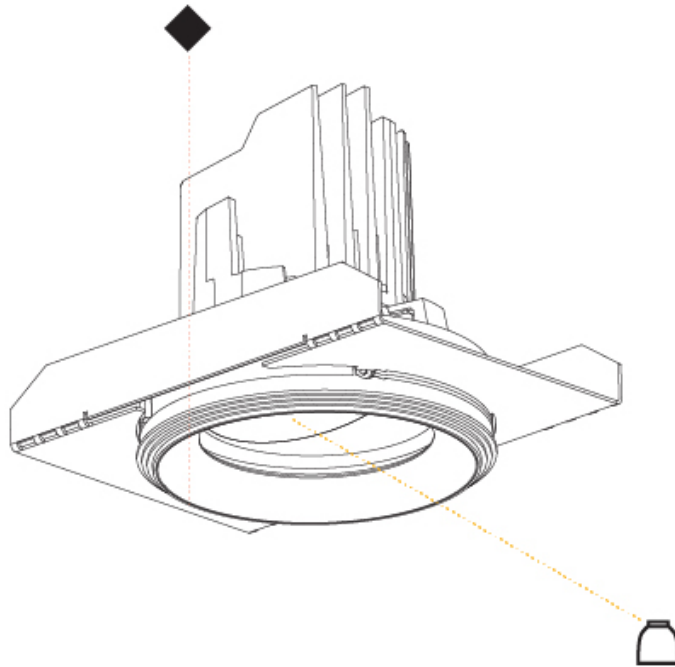

BIONIQ ROUND SEMI ADJUSTABLE TRIMLESS

A35529-

PROJECT _____

TYPE _____

SPECIFIER _____

QUANTITY _____

DATE _____