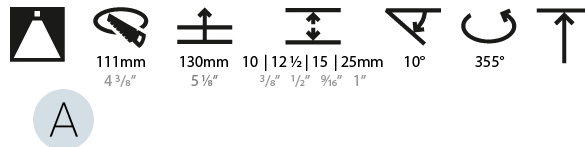

PHYSICAL

Shape: Round
Diameter (mm): 107
Diameter (in): 4 3/16
Height (mm): 112
Height (in): 4 7/16
Ceiling Thickness (mm): 10 / 12.5 / 15 / 25
Ceiling Thickness (in): 3/8 or 1/2 or 9/16 or 1
Min. Recessing Depth (mm): 130
Min. Recessing Depth (in): 5 1/8
Light Distribution: Adjustable / Downlight
Weight (kg): 0.609
Weight (lbs): 1.34
Fixture Finish: SSR / BKV / CWI / CRY / HAB / UFT / ITA / RUA / FTG / MYG / LOD / PUS / FRO / FUP / KIA / POP / BLS / SPG / MEY / GOH / GUM / CHC / COM / ABZ / JAG / OBR / MOS / ROR
Fixture Material: Aluminum Die Cast
Cut-out Measurements: Ø 111mm / 4 3/8"
Upon Request: Unique Ceiling Thickness

ELECTRICAL

Lamp Type: LED (Zhaga Standard)
Input Wattage (W): 16.5
Total Output Wattage (W): 14.7
Dimming: Dali Dimming
Driver Included: No
Driver Location: Recessed Housing
Driver Type: Constant Current - 120Vac
Driver Class: Class 2
Housing: See Components
Input Voltage (V): 120
Constant Current (MA): 350

LED

Number of LEDs: 1
Max. Delivered Lumen (lm): 770
Nominal Lumen (lm): 1140
CRI: >90 CRI
Lamp Life (hrs): 50000
Upon Request: RGB-W Tunable White Special Color Temperature Special LED

OPTICAL

Reflector°: 20 / 40 / 60
Adjustability: Rotational 355°; Tilt 10°
Upon Request: Special Beam Angles

RATINGS AND CERTIFICATIONS

Certified By: Certified for North American Standards
IP rating: IP20