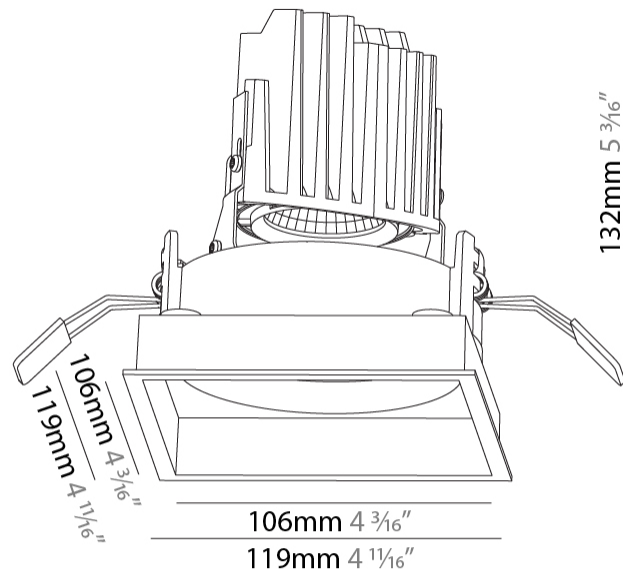

PHYSICAL

Shape: Square
Length (mm): 119
Length (in): 4 11/16
Width (mm): 119
Width (in): 4 11/16
Depth (mm): 132
Depth (in): 5 3/16
Ceiling Thickness (mm): 10 / 12.5 / 15
Ceiling Thickness (in): 3/8 or 1/2 or 9/16
Min. Recessing Depth (mm): 150
Min. Recessing Depth (in): 5 7/8
Light Distribution: Adjustable / Downlight
Weight (kg): 0.542
Weight (lbs): 1.2
Fixture Finish: SSR / BKV / CWI / CRY / HAB / LAG / UFT / ITA / RUA / RUR / MIC / FTG / MYG / TWT / LOD / PUS / FRO / FUP / KIA / POP / BLS / SPG / MEY / GOH / GUM / CHC / COM / ABZ / JAG / OBR / MOS / ROR
Fixture Material: Aluminum Die Cast
Cut-out Measurements: 114mm / 4 1/2" x 114mm / 4 1/2"

ELECTRICAL

Lamp Type: LED
Input Wattage (W): 16.5
Total Output Wattage (W): 14
Dimming: Tri-Mode (Non-Dimming and Phase Dimming (120Vac only) and 0-10V Dimming)
Driver Included: No
Driver Location: Recessed Housing
Driver Type: Constant Current - Universal
Driver Class: Class 2
Housing: See components
Input Voltage (V): 120 - 277
Constant Current (MA): 500

LED

Number of LEDs: 1
Color Temperature (°K): 2700 / 3000 / 3500 / 4000
Max. Delivered Lumen (lm): 940 / 980 / 1029 / 1050
Nominal Lumen (lm): 1386 / 1438 / 1511 / 1542
CRI: >90 CRI
Lamp Life (hrs): 50000

OPTICAL

Reflector°: 20 / 40 / 60
Adjustability: Rotational 355°; Tilt 30°

RATINGS AND CERTIFICATIONS

Certified By: Certified for North American Standards
IP rating: IP20