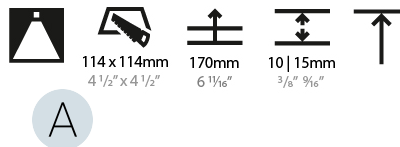

PHYSICAL

Shape: Square
Length (mm): 119
Length (in): 4 11/16
Width (mm): 119
Width (in): 4 11/16
Depth (mm): 150
Depth (in): 5 7/8
Ceiling Thickness (mm): 10 / 12.5 / 15
Ceiling Thickness (in): 3/8 or 1/2 or 9/16
Min. Recessing Depth (mm): 170
Min. Recessing Depth (in): 6 11/16
Light Distribution: Downlight
Weight (kg): 0.69
Weight (lbs): 1.5
Fixture Finish: SSR / BKV / CWI / CRY / HAB / LAG / UFT / ITA / RUA / RUR / MIC / FTG / MYG / TWT / LOD / PUS / FRO / FUP / KIA / POP / BLS / SPG / MEY / GOH / GUM / CHC / COM / ABZ / JAG / OBR / MOS / ROR
Fixture Material: Aluminum Die Cast
Cut-out Measurements: 114mm / 4 1/2" x 114mm / 4 1/2"

ELECTRICAL

Lamp Type: LED (Zhaga Standard)
Input Wattage (W): 16.5
Total Output Wattage (W): 14
Dimming: Tri-Mode (Non-Dimming and Phase Dimming (120Vac only) and 0-10V Dimming)
Driver Included: No
Driver Location: Recessed Housing
Driver Type: Constant Current - Universal
Driver Class: Class 2
Input Voltage (V): 120 - 277
Constant Current (MA): 350

LED

Number of LEDs: 1
Color Temperature (°K): 2700 / 3000 / 3500 / 4000
Max. Delivered Lumen (lm): 940 / 980 / 1029 / 1050
Nominal Lumen (lm): 1386 / 1438 / 1511 / 1542
CRI: >90 CRI
Lamp Life (hrs): 50000

OPTICAL

Reflector: 20 / 40 / 60

RATINGS AND CERTIFICATIONS

Certified By: Certified for North American Standards
IP rating: IP20