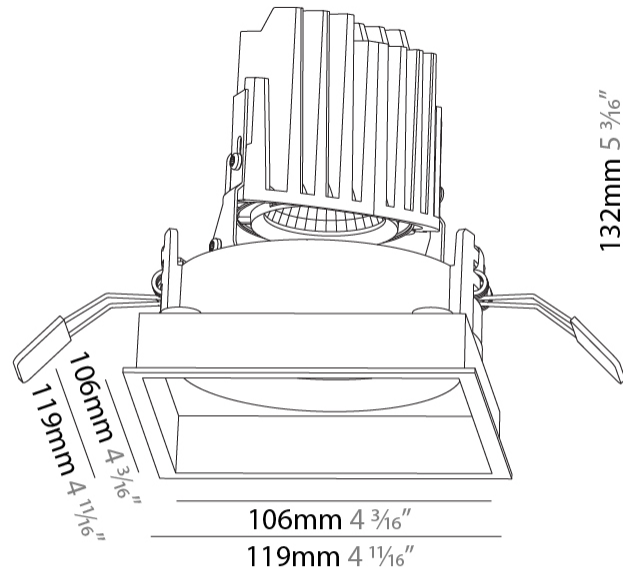

PHYSICAL

Shape: Square
Length (mm): 119
Length (in): 4 11/16
Width (mm): 119
Width (in): 4 11/16
Depth (mm): 132
Depth (in): 5 3/16
Ceiling Thickness (mm): 10 / 12.5 / 15
Ceiling Thickness (in): 3/8 or 1/2 or 9/16
Min. Recessing Depth (mm): 150
Min. Recessing Depth (in): 5 7/8
Light Distribution: Adjustable / Downlight
Weight (kg): 0.542
Weight (lbs): 1.2
Fixture Finish: SSR / BKV / CWI / CRY / HAB / UFT / ITA / RUA / FTG / MYG / LOD / PUS / FRO / FUP / KIA / POP / BLS / SPG / MEY / GOH / GUM / CHC / COM / ABZ / JAG / OBR / MOS / ROR
Fixture Material: Aluminum Die Cast
Cut-out Measurements: 114mm / 4 1/2" x 114mm / 4 1/2"

ELECTRICAL

Lamp Type: LED
Input Wattage (W): 16.5
Total Output Wattage (W): 14
Dimming: Tri-Mode (Non-Dimming and Phase Dimming (120Vac only) and 0-10V Dimming)
Driver Included: No
Driver Location: Recessed Housing
Driver Type: Constant Current - Universal
Driver Class: Class 2
Housing: See components
Input Voltage (V): 120 - 277
Constant Current (MA): 500

LED

Number of LEDs: 1
Color Temperature (°K): 2700 / 3000 / 3500 / 4000
Max. Delivered Lumen (lm): 940 / 980 / 1029 / 1050
Nominal Lumen (lm): 1386 / 1438 / 1511 / 1542
CRI: >90 CRI
Lamp Life (hrs): 50000

OPTICAL

Reflector°: 20 / 40 / 60
Adjustability: Rotational 355°; Tilt 30°

RATINGS AND CERTIFICATIONS

Certified By: Certified for North American Standards
IP rating: IP20