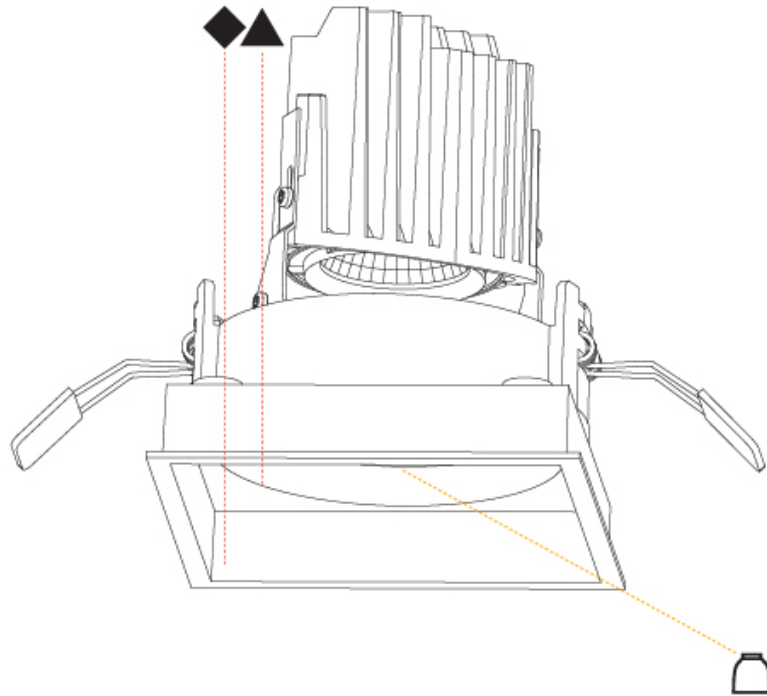

BIONIQ SQUARE DEEP RECESSED

A35368-

PROJECT	
TYPE	
SPECIFIER	
QUANTITY	
DATE	

For Color / Finish Chart & Symbology see Appendix or product page downloadable area.

	27K	35K	30K	40K	°K
Color Temperature	2700K	3500K	3000K	4000K	
Reflector	20	40	60		
	20°	40°	60°		

ORDER-EXAMPLE: **◆ ▲ °K**
L3XXXX- 02 02 30K 20
Black Black 3000K 20°