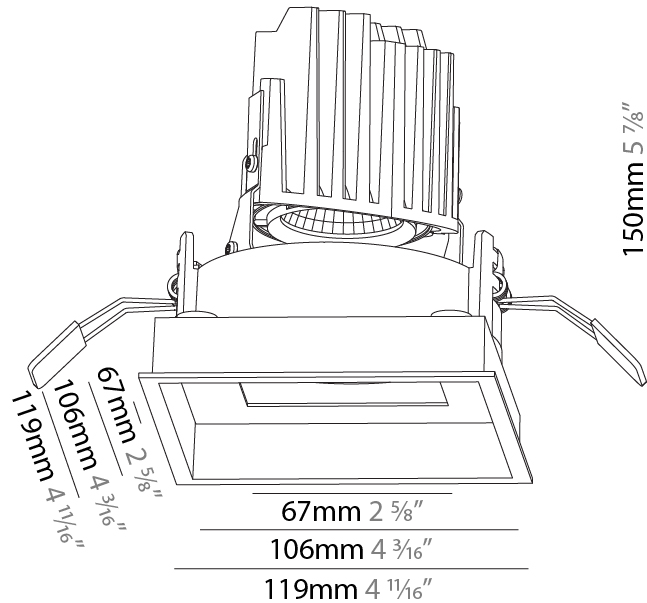

GENERAL

Series: Bioniq
Subseries: Bioniq Square Deep Comfort
Brand: Prolicht
Division: Architectural
Mounting Type: Recessed
Mounting Location: Ceiling
Subcategory: Downlight

PHYSICAL

Shape: Square
Length (mm): 119
Length (in): 4 11/16
Width (mm): 119
Width (in): 4 11/16
Depth (mm): 150
Depth (in): 5 7/8
Ceiling Thickness (mm): 10 / 12.5 / 15
Ceiling Thickness (in): 3/8 or 1/2 or 9/16
Min. Recessing Depth (mm): 170
Min. Recessing Depth (in): 6 11/16
Light Distribution: Downlight
Weight (kg): 0.656
Weight (lbs): 1.45
Fixture Finish: SSR / BKV / CWI / CRY / HAB / UFT / ITA / RUA / FTG / MYG / LOD / PUS / FRO / FUP / KIA / POP / BLS / SPG / MEY / GOH / GUM / CHC / COM / ABZ / JAG / OBR / MOS / ROR
Fixture Material: Aluminum Die Cast
Cut-out Measurements: 114mm / 4 1/2" x 114mm / 4 1/2"

ELECTRICAL

Lamp Type: LED (Zhaga Standard)
Total Output Wattage (W): 15
Dimming: Dali Dimming
Driver Included: No
Driver Location: Recessed Housing
Driver Type: Constant Current - 120Vac
Housing: See components
Input Voltage (V): 120
Constant Current (MA): 350

LED

Number of LEDs: 1
Color Temperature (°K): Warm Dim
Max. Delivered Lumen (lm): 760
Nominal Lumen (lm): 1140
CRI: >90 CRI
Lamp Life (hrs): 50000

OPTICAL

Reflector: 20 / 40 / 60

RATINGS AND CERTIFICATIONS

Certified By: Certified for North American Standards
IP rating: IP20