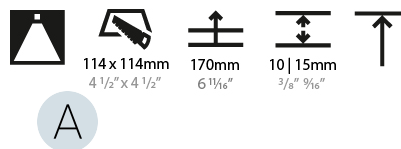

GENERAL

Series: Bioniq
Subseries: Bioniq Square Deep
Brand: Prolicht
Division: Architectural
Mounting Type: Recessed
Mounting Location: Ceiling
Subcategory: Downlight

PHYSICAL

Shape: Square
Length (mm): 119
Length (in): 4 ¹¹/₁₆
Width (mm): 119
Width (in): 4 ¹¹/₁₆
Depth (mm): 150
Depth (in): 5 ⁷/₈
Ceiling Thickness (mm): 10 / 12.5 / 15
Ceiling Thickness (in): 3/8 or 1/2 or 9/16
Min. Recessing Depth (mm): 170
Min. Recessing Depth (in): 6 ¹¹/₁₆
Light Distribution: Downlight
Weight (kg): 0.592
Weight (lbs): 1.31
Fixture Finish: SSR / BKV / CWI / CRY / HAB / UFT / ITA / RUA / FTG / MYG / LOD / PUS / FRO / FUP / KIA / POP / BLS / SPG / MEY / GOH / GUM / CHC / COM / ABZ / JAG / OBR / MOS / ROR
Fixture Material: Aluminum Die Cast
Cut-out Measurements: 114mm / 4 1/2" x 114mm / 4 1/2"

ELECTRICAL

Lamp Type: LED (Zhaga Standard)
Total Output Wattage (W): 15
Dimming: Dali Dimming
Driver Included: No
Driver Location: Recessed Housing
Driver Type: Constant Current 120Vac
Housing: See components
Input Voltage (V): 120
Constant Current (MA): 350

LED

Number of LEDs: 1
Color Temperature (°K): Warm Dim
Max. Delivered Lumen (lm): 760
Nominal Lumen (lm): 1140
CRI: >90 CRI
Lamp Life (hrs): 50000

OPTICAL

Reflector: 20 / 40 / 60
Adjustability: Rotational 355°; Tilt 30°

RATINGS AND CERTIFICATIONS

Certified By: Certified for North American Standards
IP rating: IP20