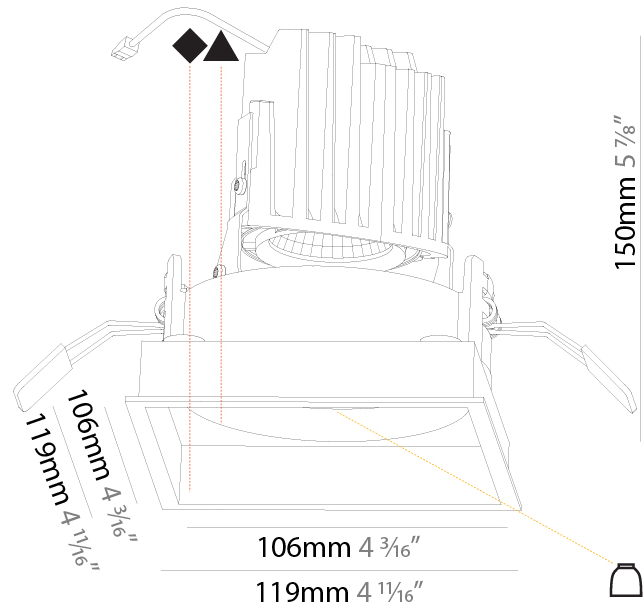

GENERAL

Series: Bioniq
Subseries: Bioniq Square Deep
Brand: Prolicht
Division: Architectural
Mounting Type: Recessed
Mounting Location: Ceiling
Subcategory: Downlight

PHYSICAL

Shape: Square
Length (mm): 119
Length (in): 4 ¹¹/₁₆
Width (mm): 119
Width (in): 4 ¹¹/₁₆
Depth (mm): 150
Depth (in): 5 ⁷/₈
Ceiling Thickness (mm): 10 / 12.5 / 15
Ceiling Thickness (in): 3/8 or 1/2 or 9/16
Min. Recessing Depth (mm): 170
Min. Recessing Depth (in): 6 ¹¹/₁₆
Light Distribution: Downlight
Weight (kg): 0.592
Weight (lbs): 1.31
Fixture Finish: SSR / BKV / CWI / CRY / HAB / UFT / ITA / RUA / FTG / MYG / LOD / PUS / FRO / FUP / KIA / POP / BLS / SPG / MEY / GOH / GUM / CHC / COM / ABZ / JAG / OBR / MOS / ROR
Fixture Material: Aluminum Die Cast
Cut-out Measurements: 114mm / 4 1/2" x 114mm / 4 1/2"

ELECTRICAL

Lamp Type: LED (Zhaga Standard)
Total Output Wattage (W): 15
Dimming: Dali Dimming
Driver Included: No
Driver Location: Recessed Housing
Driver Type: Constant Current 120Vac
Housing: See components
Input Voltage (V): 120
Constant Current (MA): 350

LED

Number of LEDs: 1
Color Temperature (°K): Warm Dim
Max. Delivered Lumen (lm): 760
Nominal Lumen (lm): 1140
CRI: >90 CRI
Lamp Life (hrs): 50000

OPTICAL

Reflector: 20 / 40 / 60
Adjustability: Rotational 355°; Tilt 30°

RATINGS AND CERTIFICATIONS

Certified By: Certified for North American Standards
IP rating: IP20