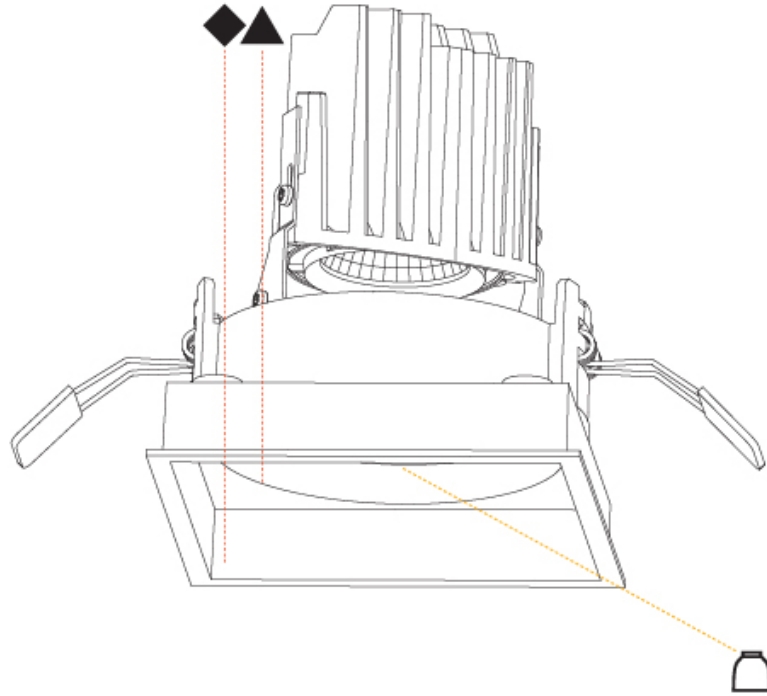

BIONIQ SQUARE DEEP RECESSED

A35368-

PROJECT	
TYPE	
SPECIFIER	
QUANTITY	
DATE	

For Color / Finish Chart & Symbology see Appendix or product page downloadable area.

	27K	35K	30K	40K	°K
Color Temperature	2700K	3500K	3000K	4000K	
Reflector	20	40	60		
	20°	40°	60°		

ORDER-EXAMPLE:
L3XXXX- 02 02 30K 20
Black Black 3000K 20°