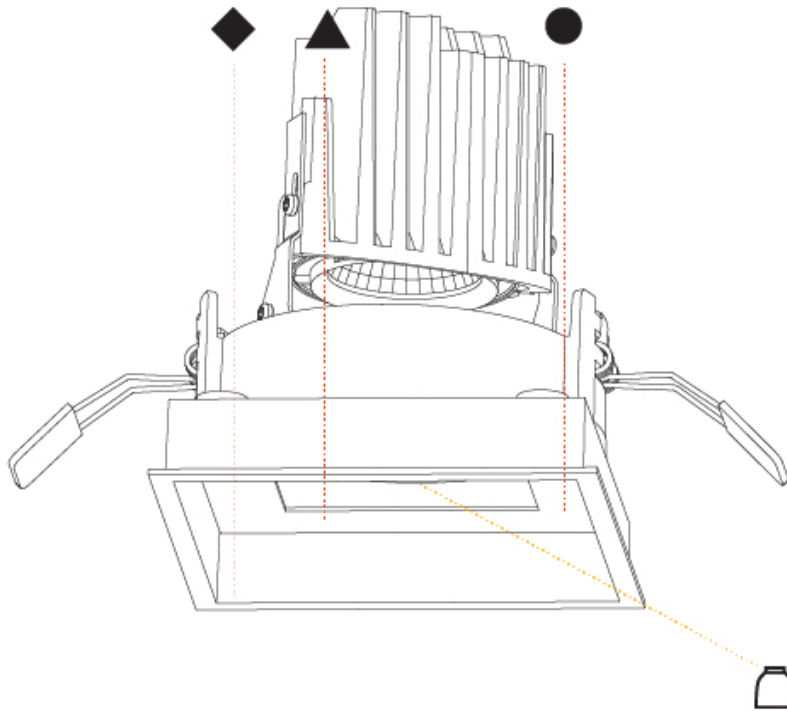

## BIONIQ SQUARE DEEP COMFORT RECESSED

A35553-

PROJECT

TYPE

SPECIFIER

QUANTITY

DATE

A