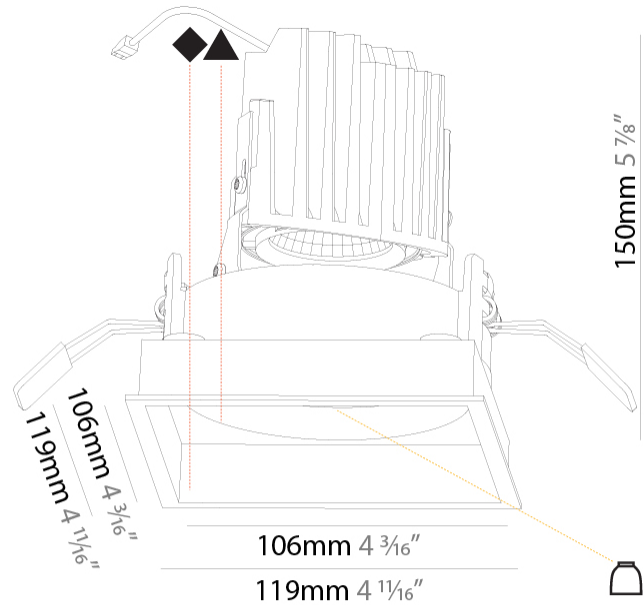

GENERAL

Series: Bioniq
Subseries: Bioniq Square Deep
Brand: Prolicht
Division: Architectural
Mounting Type: Recessed
Mounting Location: Ceiling
Subcategory: Downlight

PHYSICAL

Shape: Square
Length (mm): 119
Length (in): 4 11/16
Width (mm): 119
Width (in): 4 11/16
Depth (mm): 150
Depth (in): 5 7/8
Ceiling Thickness (mm): 10 / 12.5 / 15
Ceiling Thickness (in): 3/8 or 1/2 or 9/16
Min. Recessing Depth (mm): 170
Min. Recessing Depth (in): 6 11/16
Light Distribution: Downlight
Weight (kg): 0.626
Weight (lbs): 1.38
Fixture Finish: SSR / BKV / CWI / CRY / HAB / UFT / ITA / RUA / FTG / MYG / LOD / PUS / FRO / FUP / KIA / POP / BLS / SPG / MEY / GOH / GUM / CHC / COM / ABZ / JAG / OBR / MOS / ROR
Fixture Material: Aluminum Die Cast
Cut-out Measurements: 114mm / 4 1/2" x 114mm / 4 1/2"

ELECTRICAL

Lamp Type: LED (Zhaga Standard)
Input Wattage (W): 16.5
Total Output Wattage (W): 14
Dimming: Tri-Mode (Non-Dimming and Phase Dimming (120Vac only) and 0-10V Dimming)
Driver Included: No
Driver Location: Recessed Housing
Driver Type: Constant Current - Universal
Driver Class: Class 2
Input Voltage (V): 120 - 277
Constant Current (MA): 500

LED

Number of LEDs: 1
Color Temperature (°K): 2700 / 3000 / 3500 / 4000
Max. Delivered Lumen (lm): 940 / 980 / 1029 / 1050
Nominal Lumen (lm): 1386 / 1438 / 1511 / 1542
CRI: >90 CRI

OPTICAL

Reflector: 20 / 40 / 60

RATINGS AND CERTIFICATIONS

Certified By: Certified for North American Standards
IP rating: IP20