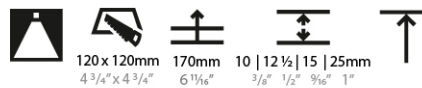

ELECTRICAL

Lamp Type: LED (Zhaga Standard)
Input Wattage (W): 15.5
Total Output Wattage (W): 14.5
Dimming: Tri-Mode (Non-Dimming and Phase Dimming (120Vac only) and 0-10V Dimming)
Driver Included: No
Driver Location: Recessed Housing
Driver Type: Constant Current - Universal
Driver Class: Class 2
Housing: See components
Input Voltage (V): 120 - 277
Constant Current (MA): 500

LED

Number of LEDs: 1
Color Temperature (°K): 2700 / 3000 / 3500 / 4000
Max. Delivered Lumen (lm): 940 / 980 / 1029 / 1050
Nominal Lumen (lm): 1386 / 1438 / 1511 / 1542
CRI: >90 CRI
Efficiency (%): 87.9 / 88.4 / 87.9
Lamp Life (hrs): 50000
Upon Request: RGB-W Tunable White Special Color Temperature Special LED

OPTICAL

Reflector*: 20 / 40 / 60
Upon Request: Special Beam Angles

RATINGS AND CERTIFICATIONS