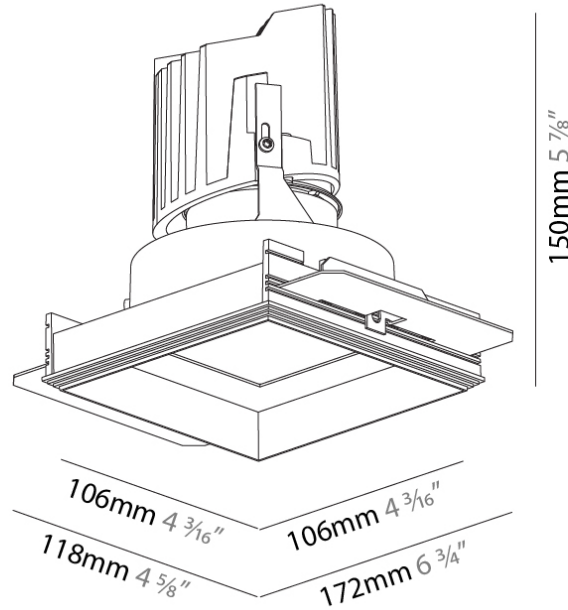

PHYSICAL

Shape: Square
Length (mm): 106
Length (in): 4 ³/₁₆
Width (mm): 106
Width (in): 4 ³/₁₆
Height (mm): 150
Height (in): 5 ⁷/₈
Ceiling Thickness (mm): 10 / 12.5 / 15 / 25
Ceiling Thickness (in): 3/8 or 1/2 or 9/16 or 1
Min. Recessing Depth (mm): 170
Min. Recessing Depth (in): 6 ¹¹/₁₆
Light Distribution: Downlight
Weight (kg): 0.717
Weight (lbs): 1.58
Fixture Finish: SSR / BKV / CWI / CRY / HAB / LAG / UFT / ITA / RUA / RUR / MIC / FTG / MYG / TWT / LOD / PUS / FRO / FUP / KIA / POP / BLS / SPG / MEY / GOH / GUM / CHC / COM / ABZ / JAG / OBR / MOS / ROR
Fixture Material: Aluminum Die Cast
Cut-out Measurements: 120mm / 4 3/4" x 120mm / 4 3/4"
Upon Request: Unique Ceiling Thickness

ELECTRICAL

Lamp Type: LED (Zhaga Standard)
Input Wattage (W): 15.5
Total Output Wattage (W): 14.5
Dimming: Tri-Mode (Non-Dimming and Phase Dimming (120Vac only) and 0-10V Dimming)
Driver Included: No
Driver Location: Recessed Housing
Driver Type: Constant Current - Universal
Driver Class: Class 2
Housing: See components
Input Voltage (V): 120 - 277
Constant Current (MA): 500

LED

Number of LEDs: 1
Color Temperature (°K): 2700 / 3000 / 3500 / 4000
Max. Delivered Lumen (lm): 940 / 980 / 1029 / 1050
Nominal Lumen (lm): 1386 / 1438 / 1511 / 1542
CRI: >90 CRI
Efficiency (%): 87.9 / 88.4 / 87.9
Lamp Life (hrs): 50000
Upon Request: RGB-W Tunable White Special Color Temperature Special LED

OPTICAL

Reflector: 20 / 40 / 60
Upon Request: Special Beam Angles

RATINGS AND CERTIFICATIONS