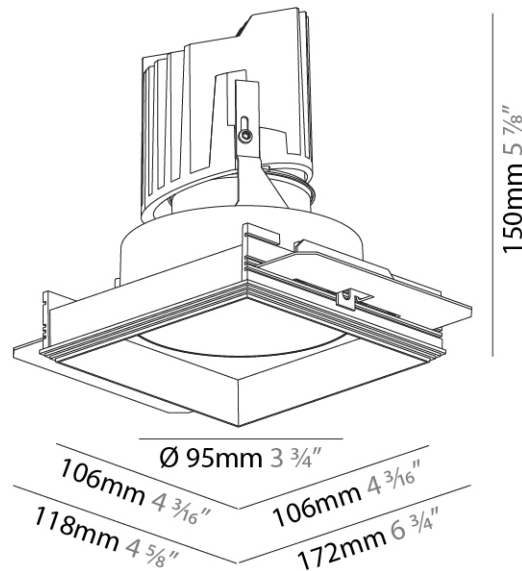

ELECTRICAL

Lamp Type: LED (Zhaga Standard)
Input Wattage (W): 15.5
Total Output Wattage (W): 14.5
Dimming: Tri-Mode (Non-Dimming and Phase Dimming (120Vac only) and 0-10V Dimming)
Driver Included: No
Driver Location: Recessed Housing
Driver Type: Constant Current - Universal
Driver Class: Class 2
Housing: See components
Input Voltage (V): 120 - 277
Constant Current (MA): 500

LED

Number of LEDs: 1
Color Temperature (°K): 2700 / 3000 / 3500 / 4000
Max. Delivered Lumen (lm): 940 / 980 / 1029 / 1050
Nominal Lumen (lm): 1386 / 1438 / 1511 / 1542
CRI: >90 CRI
Efficiency (%): 87.9 / 88.4 / 87.9
Lamp Life (hrs): 50000
Upon Request: RGB-W Tunable White Special Color Temperature Special LED

OPTICAL

Reflector*: 20 / 40 / 60
Upon Request: Special Beam Angles

RATINGS AND CERTIFICATIONS