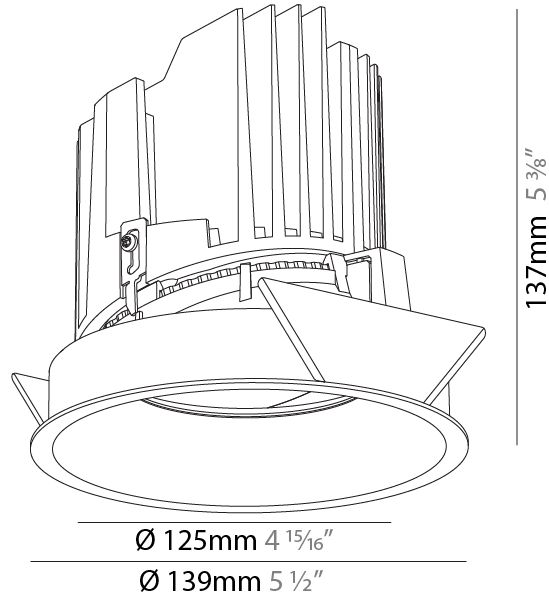

GENERAL

Series: Bioniq
Subseries: Bioniq Round Semi Adjustable
Brand: Prolicht
Division: Architectural
Mounting Type: Recessed
Mounting Location: Ceiling
Subcategory: Downlight

PHYSICAL

Shape: Round
Diameter (mm): 139
Diameter (in): 5 1/2
Height (mm): 137
Height (in): 5 3/8
Ceiling Thickness (mm): 10 / 12.5 / 15
Ceiling Thickness (in): 3/8 or 1/2 or 9/16
Min. Recessing Depth (mm): 150
Min. Recessing Depth (in): 5 7/8
Light Distribution: Adjustable / Downlight
Weight (kg): 0.856
Weight (lbs): 1.89
Fixture Finish: SSR / BKV / CWI / CRY / HAB / LAG / UFT / ITA / RUA / RUR / MIC / FTG / MYG / TWT / LOD / PUS / FRO / FUP / KIA / POP / BLS / SPG / MEY / GOH / GUM / CHC / COM / ABZ / JAG / OBR / MOS / ROR
Fixture Material: Aluminum Die Cast
Cut-out Measurements: 130mm / 5 1/8"

LED

Number of LEDs: 1
Color Temperature (°K): 2700 / 3000 / 3500 / 4000
Max. Delivered Lumen (lm): 2030 / 2080 / 2185 / 2230
Nominal Lumen (lm): 3210 / 3290 / 3459 / 3530
CRI: >90 CRI
Efficiency (%): 0.631
Lamp Life (hrs): 50000

OPTICAL

Reflector: 20 / 40 / 60
Adjustability: Rotational 355°; Tilt 10°

RATINGS AND CERTIFICATIONS

Certified By: Certified for North American Standards
IP rating: IP20

	130mm 5 1/8"	150mm 5 7/8"	10 15mm 3/8" 9/16"	10°	355°	