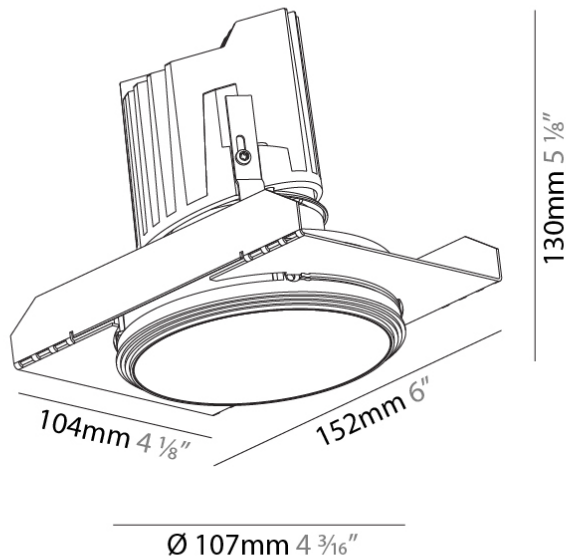

ELECTRICAL

Lamp Type: LED (Zhaga Standard)
Input Wattage (W): 13
Total Output Wattage (W): 11.8
Dimming: Tri-Mode (Non-Dimming and Phase Dimming (120Vac only) and 0-10V Dimming)
Driver Included: No
Driver Location: Recessed Housing
Driver Type: Constant Current - Universal
Driver Class: Class 2
Housing: See components
Input Voltage (V): 120 - 277
Constant Current (MA): 350

LED

Number of LEDs: 1
Color Temperature (°K): 2700 / 3000 / 3500 / 4000
Max. Delivered Lumen (lm): 876 / 909 / 955 / 974
Nominal Lumen (lm): 1304 / 1352 / 1421 / 1450
CRI: >90 CRI
Efficiency (%): 87.9 / 88.4 / 87.9
Lamp Life (hrs): 50000
Upon Request: RGB-W Tunable White Special Color Temperature Special LED

OPTICAL

Reflector°: 18 / 42 / 60
Optic°: Lens Pack - No Lens / Linear Spread Lens / Honeycomb / Spread Lens
Upon Request: Special Beam Angles

RATINGS AND CERTIFICATIONS

382, F 416-247-9319, www.zaneen.com
Certified by Intertek for North American Standards at the end of the existing Model #. For assistance on 'custom' specifications, contact zteam@zaneen.com.
In a constant effort to supply the best product, we reserve the right to change specifications or materials without notice. The most recent specification sheets are found at zaneen.com
IP rating: IP20