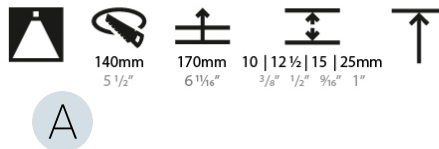

GENERAL

Series: Bioniq
 Subseries: Bioniq Round Deep
 Brand: Prolicht
 Division: Architectural
 Mounting Type: Trimless
 Mounting Location: Ceiling
 Subcategory: Downlight

PHYSICAL

Shape: Round
 Diameter (mm): 136
 Diameter (in): 5 3/8
 Height (mm): 151
 Height (in): 5 15/16
 Ceiling Thickness (mm): 10 / 12.5 / 15 / 25
 Ceiling Thickness (in): 3/8 or 1/2 or 9/16 or 1
 Min. Recessing Depth (mm): 170
 Min. Recessing Depth (in): 6 11/16
 Light Distribution: Downlight
 Weight (kg): 1.078
 Weight (lbs): 2.37
 Fixture Finish: SSR / BKV / CWI / CRY / HAB / UFT / ITA / RUA / FTG / MYG / LOD / PUS / FRO / FUP / KIA / POP / BLS / SPG / MEY / GOH / GUM / CHC / COM / ABZ / JAG / OBR / MOS / ROR
 Fixture Material: Aluminum Die Cast
 Cut-out Measurements: Ø 140mm / 5 1/2"
 Upon Request: Unique Ceiling Thickness

LED

Number of LEDs: 1
 Color Temperature (°K): 2700 / 3000 / 3500 / 4000
 Max. Delivered Lumen (lm): 2156 / 2244 / 2377 / 2425
 Nominal Lumen (lm): 2909 / 3028 / 3208 / 2373
 CRI: >90 CRI
 Lamp Life (hrs): 50000
 Upon Request: RGB-W Tunable White Special Color Temperature Special LED

OPTICAL

Reflector°: 18 / 34
 Optic°: Lens Pack - No Lens / Linear Spread Lens / Honeycomb / Spread Lens
 Adjustability: Fixed
 Upon Request: Special Beam Angles

RATINGS AND CERTIFICATIONS

382, F 416-247-9319, www.zaneen.com
 Certified and Compliant for North American Standards at the end of the existing Model #. For assistance on 'custom' specifications, contact zteam@zaneen.com.
 In a constant effort to supply the best product, we reserve the right to change specifications or materials without notice. The most recent specification sheets are found at zaneen.com
 IP rating: IP20