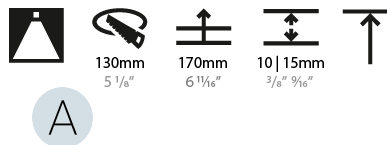

PHYSICAL

Shape: Round
Diameter (mm): 139
Diameter (in): 5 1/2
Height (mm): 151
Height (in): 5 15/16
Ceiling Thickness (mm): 10 / 12.5 / 15
Ceiling Thickness (in): 3/8 or 1/2 or 9/16
Min. Recessing Depth (mm): 170
Min. Recessing Depth (in): 6 11/16
Light Distribution: Downlight
Weight (kg): 0.926
Weight (lbs): 2.04
Fixture Finish: SSR / BKV / CWI / CRY / HAB / UFT / ITA / RUA / FTG / MYG / LOD / PUS / FRO / FUP / KIA / POP / BLS / SPG / MEY / GOH / GUM / CHC / COM / ABZ / JAG / OBR / MOS / ROR
Fixture Material: Aluminum Die Cast
Cut-out Measurements: 130mm / 5 1/8"

ELECTRICAL

Lamp Type: LED (Zhaga Standard)
Input Wattage (W): 28.6
Total Output Wattage (W): 26.4
Dimming: Tri-Mode (Non-Dimming and Phase Dimming (120Vac only) and 0-10V Dimming)
Driver Included: No
Driver Location: Recessed Housing
Driver Type: Constant Current - Universal
Driver Class: Class 2
Housing: See components
Input Voltage (V): 120 - 277
Constant Current (MA): 700

LED

Number of LEDs: 1
Color Temperature (°K): 2700 / 3000 / 3500 / 4000
Max. Delivered Lumen (lm): 2030 / 2080 / 2186 / 2230
Nominal Lumen (lm): 3210 / 3290 / 3459 / 3530
CRI: >90 CRI
Efficiency (%): 0.631
Lamp Life (hrs): 50000

OPTICAL

Reflector: 20 / 25 / 40

RATINGS AND CERTIFICATIONS

Certified By: Certified for North American Standards
IP rating: IP20