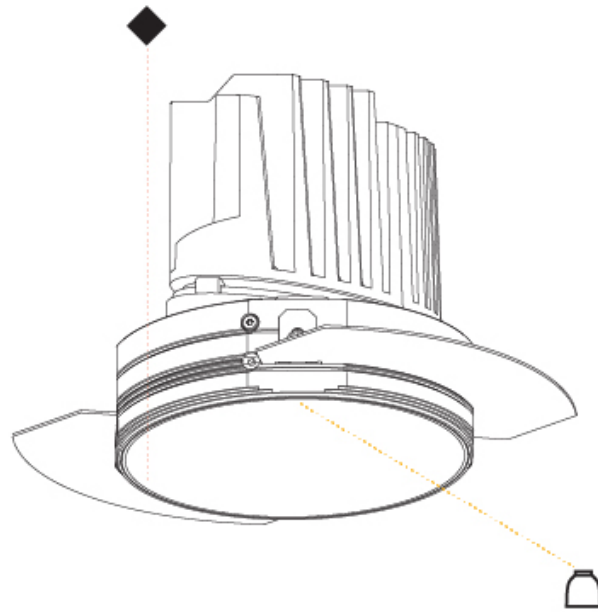

BIONIQ ROUND DEEP TRIMLESS

A35194-

PROJECT

TYPE

SPECIFIER

QUANTITY

DATE