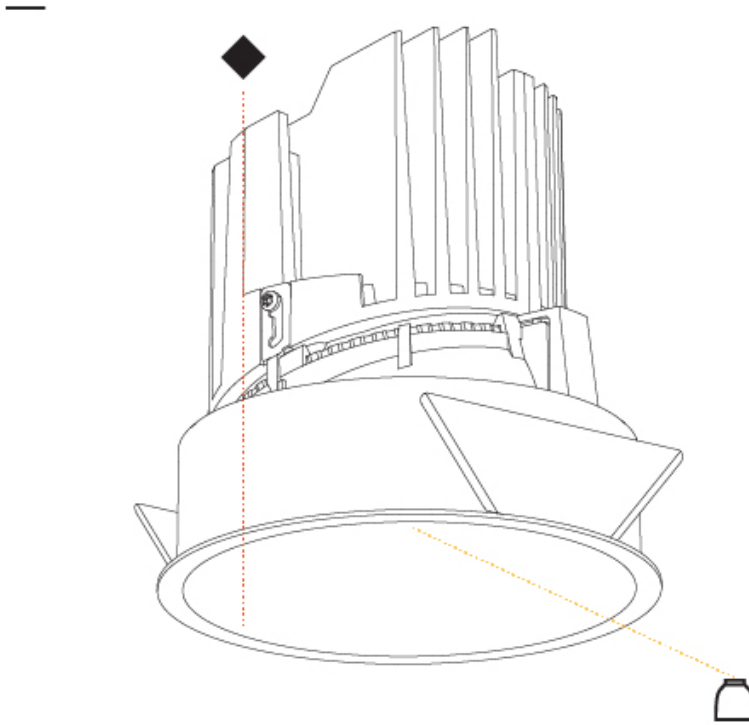

BIONIQ ROUND DEEP RECESSED

A35275-

PROJECT _____

TYPE _____

SPECIFIER _____

QUANTITY _____

DATE _____

A