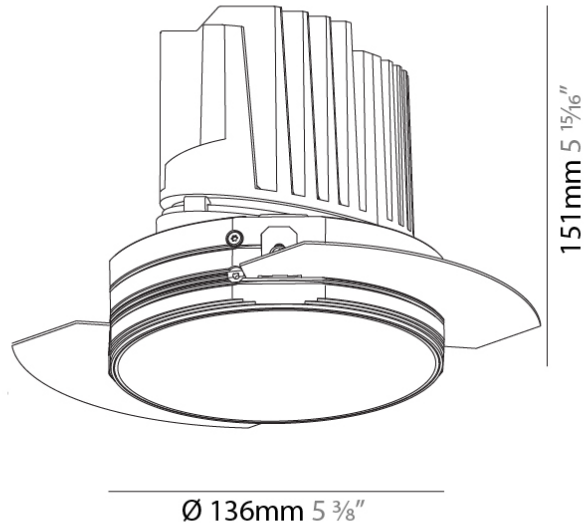

GENERAL

Series: Bioniq
 Subseries: Bioniq Round Deep
 Brand: Prolicht
 Division: Architectural
 Mounting Type: Trimless
 Mounting Location: Ceiling
 Subcategory: Downlight

PHYSICAL

Shape: Round
 Diameter (mm): 136
 Diameter (in): 5 3/8
 Height (mm): 151
 Height (in): 5 15/16
 Ceiling Thickness (mm): 10 / 12.5 / 15 / 25
 Ceiling Thickness (in): 3/8 or 1/2 or 9/16 or 1
 Min. Recessing Depth (mm): 170
 Min. Recessing Depth (in): 6 11/16
 Light Distribution: Downlight
 Weight (kg): 1.078
 Weight (lbs): 2.37
 Fixture Finish: SSR / BKV / CWI / CRY / HAB / UFT / ITA / RUA / FTG / MYG / LOD / PUS / FRO / FUP / KIA / POP / BLS / SPG / MEY / GOH / GUM / CHC / COM / ABZ / JAG / OBR / MOS / ROR
 Fixture Material: Aluminum Die Cast
 Cut-out Measurements: Ø 140mm / 5 1/2"
 Upon Request: Unique Ceiling Thickness

OPTICAL

Reflector°: 18 / 34
 Optic°: Lens Pack - No Lens / Linear Spread Lens / Honeycomb / Spread Lens
 Adjustability: Fixed
 Upon Request: Special Beam Angles

RATINGS AND CERTIFICATIONS

382, F 416-247-9319, www.zaneen.com
 Certified and Compliant for North American Standards at the end of the existing Model #. For assistance on 'custom' specifications, contact zteam@zaneen.com.
 In a constant effort to supply the best product, we reserve the right to change specifications or materials without notice. The most recent specification sheets are found at zaneen.com
 IP rating: IP20