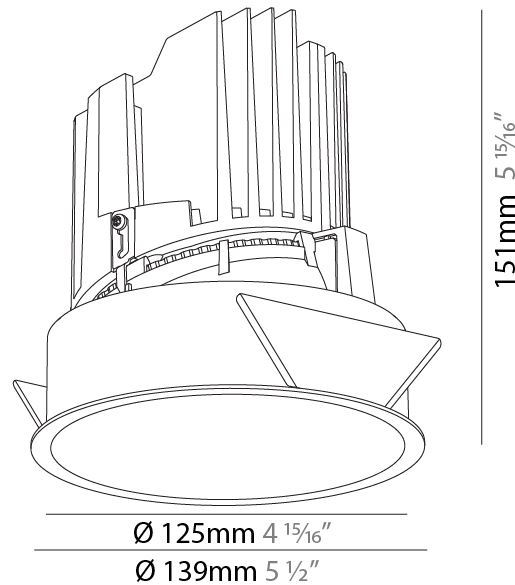

PHYSICAL

Shape: Round
Diameter (mm): 139
Diameter (in): 5 1/2
Height (mm): 151
Height (in): 5 15/16
Ceiling Thickness (mm): 10 / 12.5 / 15
Ceiling Thickness (in): 3/8 or 1/2 or 9/16
Min. Recessing Depth (mm): 170
Min. Recessing Depth (in): 6 11/16
Light Distribution: Downlight
Weight (kg): 0.926
Weight (lbs): 2.04
Fixture Finish: SSR / BKV / CWI / CRY / HAB / UFT / ITA / RUA / FTG / MYG / LOD / PUS / FRO / FUP / KIA / POP / BLS / SPG / MEY / GOH / GUM / CHC / COM / ABZ / JAG / OBR / MOS / ROR
Fixture Material: Aluminum Die Cast
Cut-out Measurements: 130mm / 5 1/8"

ELECTRICAL

Lamp Type: LED (Zhaga Standard)
Input Wattage (W): 28.6
Total Output Wattage (W): 26.4
Dimming: Tri-Mode (Non-Dimming and Phase Dimming (120Vac only) and 0-10V Dimming)
Driver Included: No
Driver Location: Recessed Housing
Driver Type: Constant Current - Universal
Driver Class: Class 2
Housing: See components
Input Voltage (V): 120 - 277
Constant Current (MA): 700

LED

Number of LEDs: 1
Color Temperature (°K): 2700 / 3000 / 3500 / 4000
Max. Delivered Lumen (lm): 2030 / 2080 / 2186 / 2230
Nominal Lumen (lm): 3210 / 3290 / 3459 / 3530
CRI: >90 CRI
Efficiency (%): 0.631
Lamp Life (hrs): 50000

OPTICAL

Reflector: 20 / 25 / 40

RATINGS AND CERTIFICATIONS

Certified By: Certified for North American Standards
IP rating: IP20