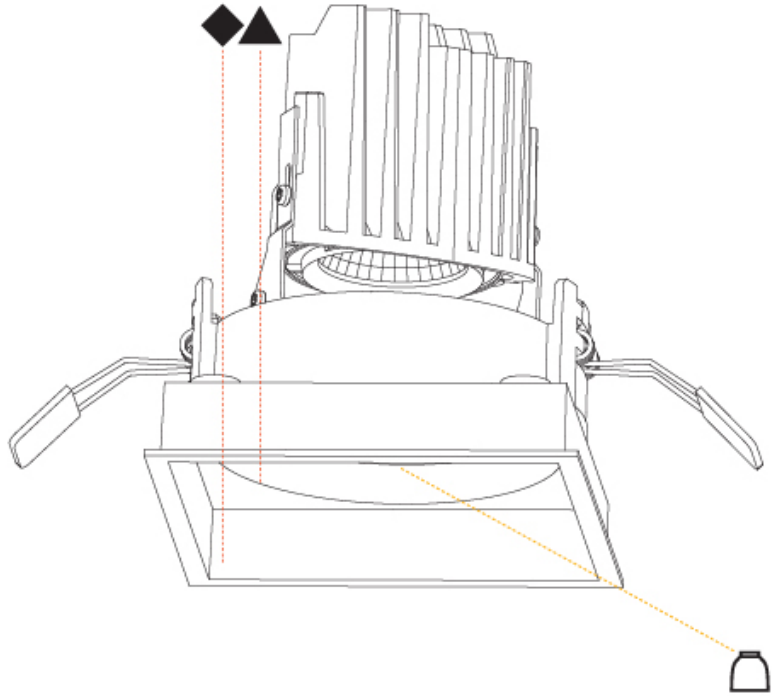

BIONIQ SQUARE DEEP RECESSED

A35368-

PROJECT	
TYPE	
SPECIFIER	
QUANTITY	
DATE	

For Color / Finish Chart & Symbology see Appendix or product page downloadable area.

	27K	35K	30K	40K	°K
Color Temperature	2700K	3500K	3000K	4000K	
Reflector	20	40	60		
	20°	40°	60°		

ORDER-EXAMPLE: °K
L3XXXX- 02 02 30K 20
Black Black 3000K 20°