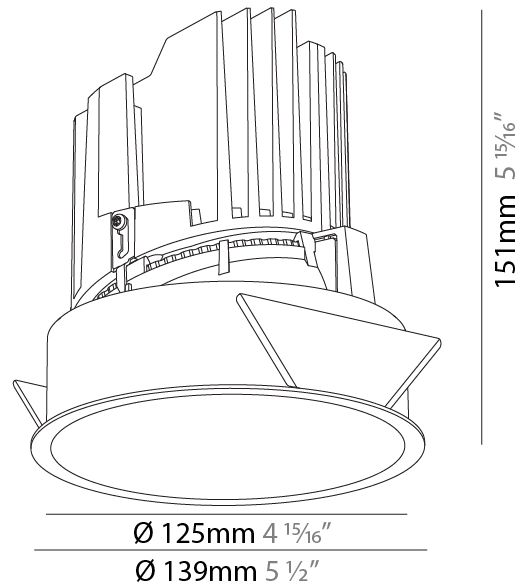

PHYSICAL

Shape: Round
Diameter (mm): 139
Diameter (in): 5 1/2
Height (mm): 151
Height (in): 5 15/16
Ceiling Thickness (mm): 10 / 12.5 / 15
Ceiling Thickness (in): 3/8 or 1/2 or 9/16
Min. Recessing Depth (mm): 170
Min. Recessing Depth (in): 6 11/16
Light Distribution: Downlight
Weight (kg): 0.926
Weight (lbs): 2.04
Fixture Finish: SSR / BKV / CWI / CRY / HAB / UFT / ITA / RUA / FTG / MYG / LOD / PUS / FRO / FUP / KIA / POP / BLS / SPG / MEY / GOH / GUM / CHC / COM / ABZ / JAG / OBR / MOS / ROR
Fixture Material: Aluminum Die Cast
Cut-out Measurements: 130mm / 5 1/8"

ELECTRICAL

Lamp Type: LED (Zhaga Standard)
Input Wattage (W): 28.6
Total Output Wattage (W): 26.4
Dimming: Tri-Mode (Non-Dimming and Phase Dimming (120Vac only) and 0-10V Dimming)
Driver Included: No
Driver Location: Recessed Housing
Driver Type: Constant Current - Universal
Driver Class: Class 2
Housing: See components
Input Voltage (V): 120 - 277
Constant Current (MA): 700

LED

Number of LEDs: 1
Color Temperature (°K): 2700 / 3000 / 3500 / 4000
Max. Delivered Lumen (lm): 2030 / 2080 / 2186 / 2230
Nominal Lumen (lm): 3210 / 3290 / 3459 / 3530
CRI: >90 CRI
Efficiency (%): 0.631
Lamp Life (hrs): 50000

OPTICAL

Reflector: 20 / 25 / 40

RATINGS AND CERTIFICATIONS

Certified By: Certified for North American Standards
IP rating: IP20

PROJECT	
TYPE	
SPECIFIER	
QUANTITY	
DATE