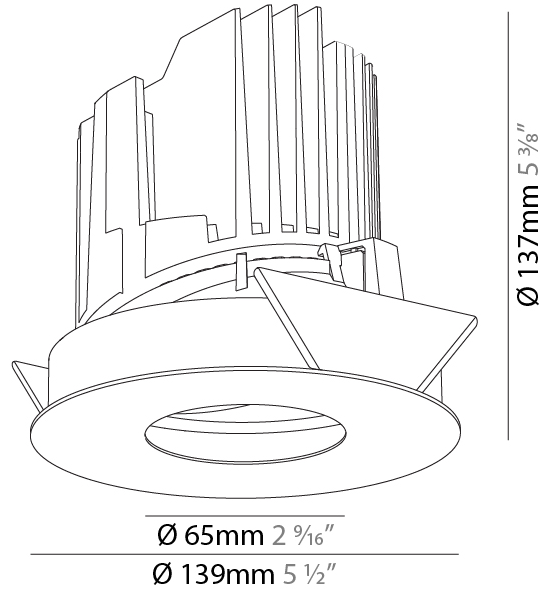

GENERAL

Series: Bioniq
 Subseries: Bioniq Round Pinhole
 Brand: Prolicht
 Division: Architectural
 Mounting Type: Recessed
 Mounting Location: Ceiling
 Subcategory: Downlight

PHYSICAL

Shape: Round
 Diameter (mm): 139
 Diameter (in): 5 1/2
 Height (mm): 126
 Height (in): 4 15/16
 Ceiling Thickness (mm): 10 / 12.5 / 15
 Ceiling Thickness (in): 3/8 or 1/2 or 9/16
 Min. Recessing Depth (mm): 140
 Min. Recessing Depth (in): 5 1/2
 Light Distribution: Adjustable / Downlight
 Weight (kg): 0.86
 Weight (lbs): 1.9
 Fixture Finish: SSR / BKV / CWI / CRY / HAB / LAG / UFT / ITA / RUA / RUR / MIC / FTG / MYG / TWT / LOD / PUS / FRO / FUP / KIA / POP / BLS / SPG / MEY / GOH / GUM / CHC / COM / ABZ / JAG / OBR / MOS / ROR
 Fixture Material: Aluminum Die Cast
 Cut-out Measurements: 130mm / 5 1/8"

OPTICAL

Reflector°: 10
 Adjustability: Rotational 355°; Tilt 30°

RATINGS AND CERTIFICATIONS

Certified By: Certified for North American Standards
 IP rating: IP20

PROJECT	_____
TYPE	_____
SPECIFIER	_____
QUANTITY	_____
DATE	_____