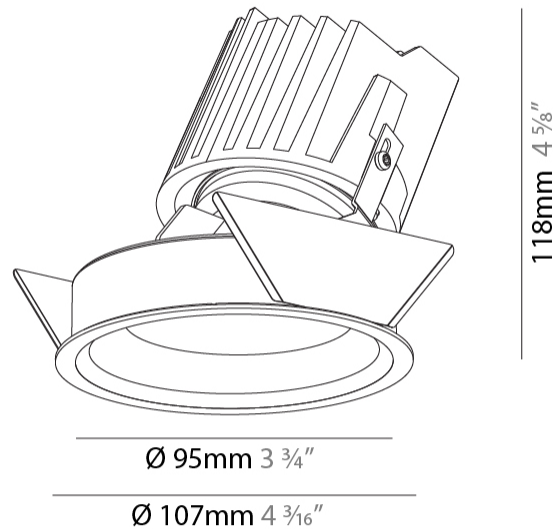

PHYSICAL

Shape: Round
Diameter (mm): 107
Diameter (in): 4 3/16
Height (mm): 118
Height (in): 4 5/8
Ceiling Thickness (mm): 10 / 12.5 / 15
Ceiling Thickness (in): 3/8 or 1/2 or 9/16
Min. Recessing Depth (mm): 140
Min. Recessing Depth (in): 5 1/2
Light Distribution: Adjustable / Asymmetric
Weight (kg): 0.473
Weight (lbs): 1.04
Fixture Finish: SSR / BKV / CWI / CRY / HAB / UFT / ITA / RUA / FTG / MYG / LOD / PUS / FRO / FUP / KIA / POP / BLS / SPG / MEY / GOH / GUM / CHC / COM / ABZ / JAG / OBR / MOS / ROR
Fixture Material: Aluminum Die Cast
Cut-out Measurements: 98mm / 3 7/8"

ELECTRICAL

Lamp Type: LED (Zhaga Standard)
Input Wattage (W): 16.5
Total Output Wattage (W): 14
Dimming: Tri-Mode (Non-Dimming and Phase Dimming (120Vac only) and 0-10V Dimming)
Driver Included: No
Driver Location: Recessed Housing
Driver Type: Constant Current - Universal
Driver Class: Class 2
Housing: See components
Input Voltage (V): 120 - 277
Constant Current (MA): 350

LED

Number of LEDs: 1
Color Temperature (°K): 2700 / 3000 / 3500 / 4000
Max. Delivered Lumen (lm): 1030 / 1070 / 1117 / 1140
Nominal Lumen (lm): 1386 / 1438 / 1511 / 1542
CRI: >90 CRI
Lamp Life (hrs): 50000

OPTICAL

Reflector: 20 / 40 / 60
Adjustability: Fixed

RATINGS AND CERTIFICATIONS

Certified By: Certified for North American Standards
IP rating: IP20

PROJECT	
TYPE	
SPECIFIER	
QUANTITY	
DATE