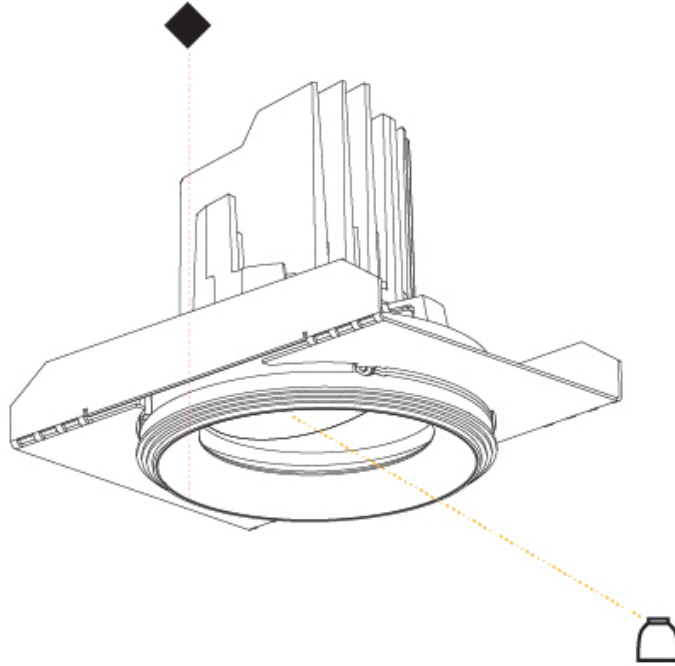

BIONIQ ROUND SEMI ADJUSTABLE TRIMLESS

A35529-

PROJECT

TYPE

SPECIFIER

QUANTITY

DATE