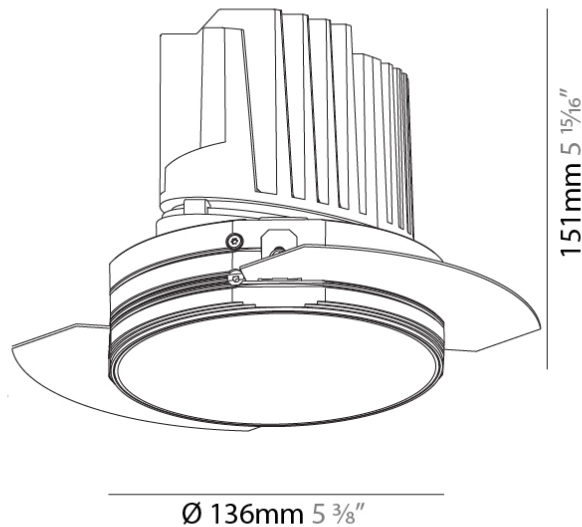

ELECTRICAL

Lamp Type: LED (Zhaga Standard)
Input Wattage (W): 28
Total Output Wattage (W): 26.4
Dimming: Tri-Mode (Non-Dimming and Phase Dimming (120Vac only) and 0-10V Dimming)
Driver Included: No
Driver Location: Recessed Housing
Driver Type: Constant Current - Universal
Driver Class: Class 2
Housing: See components
Input Voltage (V): 120 - 277
Constant Current (MA): 700

LED

Number of LEDs: 1
Color Temperature (°K): 2700 / 3000 / 3500 / 4000
Max. Delivered Lumen (lm): 2156 / 2244 / 2377 / 2425
Nominal Lumen (lm): 2909 / 3028 / 3208 / 2373
CRI: >90 CRI
Lamp Life (hrs): 50000
Upon Request: RGB-W Tunable White Special Color Temperature Special LED

OPTICAL

Reflector°: 18 / 34
Optic°: Lens Pack - No Lens / Linear Spread Lens / Honeycomb / Spread Lens
Adjustability: Fixed
Upon Request: Special Beam Angles

RATINGS AND CERTIFICATIONS

382, F 416-247-9319, www.zaneen.com

Created by Zaneen Lighting for North American Standards at the end of the existing Model #. For assistance on 'custom' specifications, contact zteam@zaneen.com. In a constant effort to supply the best product, we reserve the right to change specifications or materials without notice. The most recent specification sheets are found at zaneen.com

IP rating: IP20