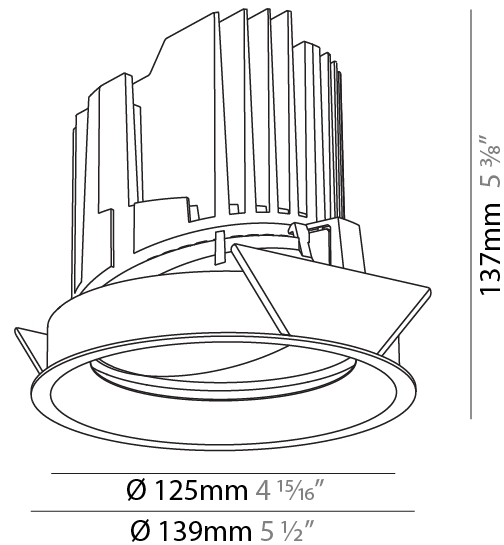

ELECTRICAL

Lamp Type: LED (Zhaga Standard)
Input Wattage (W): 28
Total Output Wattage (W): 26.4
Dimming: Tri-Mode (Non-Dimming and Phase Dimming (120Vac only) and 0-10V Dimming)
Driver Included: No
Driver Location: Recessed Housing
Driver Type: Constant Current - Universal
Driver Class: Class 2
Housing: See components
Input Voltage (V): 120 - 277
Constant Current (MA): 700

LED

Number of LEDs: 1
Color Temperature (°K): 2700 / 3000 / 3500 / 4000
Max. Delivered Lumen (lm): 2191 / 2280 / 2415 / 2164
Nominal Lumen (lm): 2909 / 3028 / 3208 / 3273
CRI: >90 CRI
Efficiency (%): 63.10%
Lamp Life (hrs): 50000

OPTICAL

Reflector°: 18 / 38
Optic°: Lens Pack - No Lens / Linear Spread Lens / Honeycomb / Spread Lens
Adjustability: Rotational 355°; Tilt 30°

RATINGS AND CERTIFICATIONS

Certified By: Certified for North American Standards
IP rating: IP20
Zaneen Group Inc. © 2024, T 1800-388-3382, F 416-247-9319, www.zaneen.com

Available for International specifications by adding 'INT' at the end of the existing Model #. For assistance on 'custom' specifications, contact zteam@zaneen.com. In a constant effort to supply the best product, we reserve the right to change specifications or materials without notice. The most recent specification sheets are found at zaneen.com

PROJECT	_____
TYPE	_____
SPECIFIER	_____
QUANTITY	_____
DATE	_____