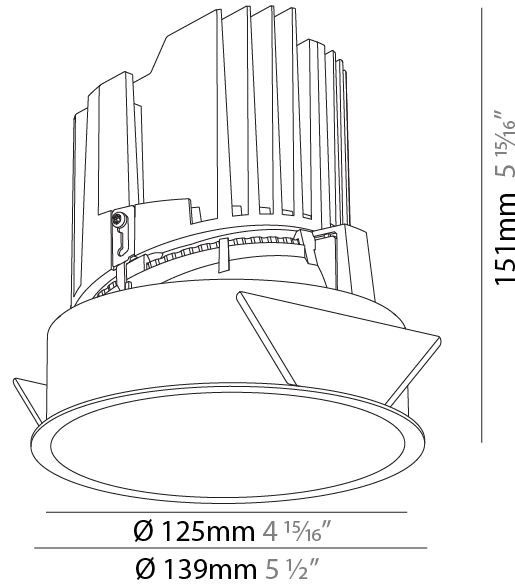

PHYSICAL

Shape: Round
Diameter (mm): 139
Diameter (in): 5 1/2
Height (mm): 151
Height (in): 5 15/16
Ceiling Thickness (mm): 10 / 12.5 / 15
Ceiling Thickness (in): 3/8 or 1/2 or 9/16
Min. Recessing Depth (mm): 170
Min. Recessing Depth (in): 6 11/16
Light Distribution: Downlight
Weight (kg): 0.926
Weight (lbs): 2.04
Fixture Finish: SSR / BKV / CWI / CRY / HAB / LAG / UFT / ITA / RUA / RUR / MIC / FTG / MYG / TWT / LOD / PUS / FRO / FUP / KIA / POP / BLS / SPG / MEY / GOH / GUM / CHC / COM / ABZ / JAG / OBR / MOS / ROR
Fixture Material: Aluminum Die Cast
Cut-out Measurements: 130mm / 5 1/8"

ELECTRICAL

Lamp Type: LED (Zhaga Standard)
Input Wattage (W): 28.6
Total Output Wattage (W): 26.4
Dimming: Tri-Mode (Non-Dimming and Phase Dimming (120Vac only) and 0-10V Dimming)
Driver Included: No
Driver Location: Recessed Housing
Driver Type: Constant Current - Universal
Driver Class: Class 2
Housing: See components
Input Voltage (V): 120 - 277
Constant Current (MA): 700

LED

Number of LEDs: 1
Color Temperature (°K): 2700 / 3000 / 3500 / 4000
Max. Delivered Lumen (lm): 2030 / 2080 / 2186 / 2230
Nominal Lumen (lm): 3210 / 3290 / 3459 / 3530
CRI: >90 CRI
Efficiency (%): 0.631
Lamp Life (hrs): 50000

OPTICAL

Reflector: 20 / 25 / 40

RATINGS AND CERTIFICATIONS

Certified By: Certified for North American Standards
IP rating: IP20