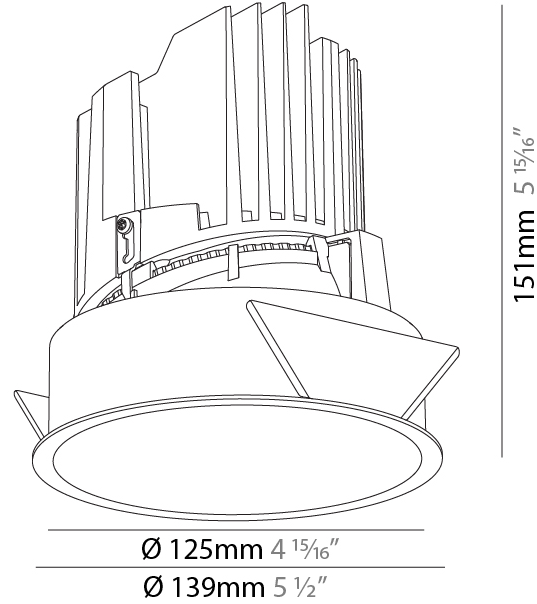

PHYSICAL

Shape: Round
Diameter (mm): 139
Diameter (in): 5 1/2
Height (mm): 151
Height (in): 5 15/16
Ceiling Thickness (mm): 10 / 12.5 / 15
Ceiling Thickness (in): 3/8 or 1/2 or 9/16
Min. Recessing Depth (mm): 170
Min. Recessing Depth (in): 6 11/16
Light Distribution: Downlight
Weight (kg): 0.921
Weight (lbs): 2.03
Fixture Finish: SSR / BKV / CWI / CRY / HAB / LAG / UFT / ITA / RUA / RUR / MIC / FTG / MYG / TWT / LOD / PUS / FRO / FUP / KIA / POP / BLS / SPG / MEY / GOH / GUM / CHC / COM / ABZ / JAG / OBR / MOS / ROR
Fixture Material: Aluminum Die Cast
Cut-out Measurements: 130mm / 5 1/8"

ELECTRICAL

Lamp Type: LED (Zhaga Standard)
Input Wattage (W): 13.2 / 16.5
Total Output Wattage (W): 12 / 14
Dimming: Tri-Mode (Non-Dimming and Phase Dimming (120Vac only) and 0-10V Dimming)
Driver Included: No
Driver Location: Recessed Housing
Driver Type: Constant Current - Universal
Driver Class: Class 2
Housing: See components
Input Voltage (V): 120 - 277
Constant Current (MA): 350

LED

Number of LEDs: 1
Color Temperature (°K): 2700 / 3000 / 3500 / 4000
Max. Delivered Lumen (lm): 870 / 970 / 1039 / 1060
Nominal Lumen (lm): 960 / 1070 / 1156 / 1180
CRI: >90 CRI
Efficiency (%): 0.905
Lamp Life (hrs): 50000

OPTICAL

Reflector°: 10

RATINGS AND CERTIFICATIONS

Certified By: Certified for North American Standards
IP rating: IP20