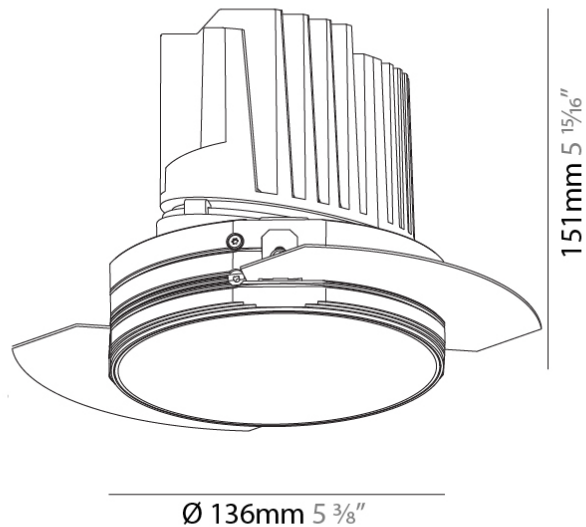

GENERAL

Series: Bioniq
 Subseries: Bioniq Round Deep
 Brand: Prolicht
 Division: Architectural
 Mounting Type: Trimless
 Mounting Location: Ceiling
 Subcategory: Downlight

PHYSICAL

Shape: Round
 Diameter (mm): 136
 Diameter (in): 5 3/8
 Height (mm): 151
 Height (in): 5 15/16
 Ceiling Thickness (mm): 10 / 12.5 / 15 / 25
 Ceiling Thickness (in): 3/8 or 1/2 or 9/16 or 1
 Min. Recessing Depth (mm): 170
 Min. Recessing Depth (in): 6 11/16
 Light Distribution: Downlight
 Weight (kg): 1.078
 Weight (lbs): 2.37
 Fixture Finish: SSR / BKV / CWI / CRY / HAB / LAG / UFT / ITA / RUA / RUR / MIC / FTG / MYG / TWT / LOD / PUS / FRO / FUP / KIA / POP / BLS / SPG / MEY / GOH / GUM / CHC / COM / ABZ / JAG / OBR / MOS / ROR
 Fixture Material: Aluminum Die Cast
 Cut-out Measurements: \varnothing 140mm / 5 1/2"
 Upon Request: Unique Ceiling Thickness

OPTICAL

Reflector°: 18 / 34
 Optic°: Lens Pack - No Lens / Linear Spread Lens / Honeycomb / Spread Lens
 Adjustability: Fixed
 Upon Request: Special Beam Angles

RATINGS AND CERTIFICATIONS

382, F 416-247-9319, www.zaneen.com
 Certified and tested for North American standards at the end of the existing Model #. For assistance on 'custom' specifications, contact zteam@zaneen.com.
 In a constant effort to supply the best product, we reserve the right to change specifications or materials without notice. The most recent specification sheets are found at zaneen.com
 IP rating: IP20