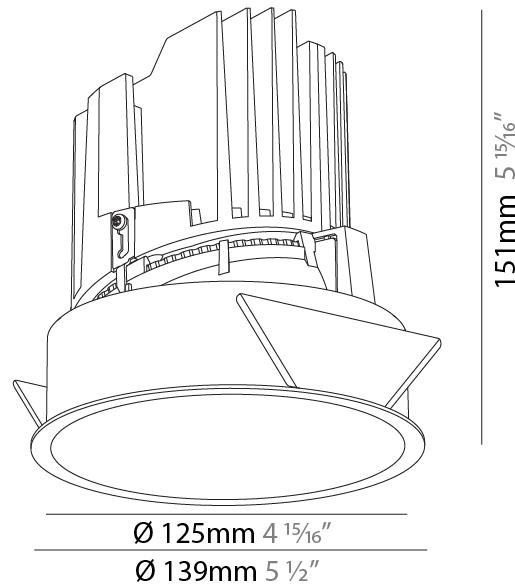

PHYSICAL

Shape: Round
Diameter (mm): 139
Diameter (in): 5 1/2
Height (mm): 151
Height (in): 5 15/16
Ceiling Thickness (mm): 10 / 12.5 / 15
Ceiling Thickness (in): 3/8 or 1/2 or 9/16
Min. Recessing Depth (mm): 170
Min. Recessing Depth (in): 6 11/16
Light Distribution: Downlight
Weight (kg): 0.926
Weight (lbs): 2.04
Fixture Finish: SSR / BKV / CWI / CRY / HAB / LAG / UFT / ITA / RUA / RUR / MIC / FTG / MYG / TWT / LOD / PUS / FRO / FUP / KIA / POP / BLS / SPG / MEY / GOH / GUM / CHC / COM / ABZ / JAG / OBR / MOS / ROR
Fixture Material: Aluminum Die Cast
Cut-out Measurements: 130mm / 5 1/8"

ELECTRICAL

Lamp Type: LED (Zhaga Standard)
Input Wattage (W): 28.6
Total Output Wattage (W): 26.4
Dimming: Tri-Mode (Non-Dimming and Phase Dimming (120Vac only) and 0-10V Dimming)
Driver Included: No
Driver Location: Recessed Housing
Driver Type: Constant Current - Universal
Driver Class: Class 2
Housing: See components
Input Voltage (V): 120 - 277
Constant Current (MA): 700

LED

Number of LEDs: 1
Color Temperature (°K): 2700 / 3000 / 3500 / 4000
Max. Delivered Lumen (lm): 2030 / 2080 / 2186 / 2230
Nominal Lumen (lm): 3210 / 3290 / 3459 / 3530
CRI: >90 CRI
Efficiency (%): 0.631
Lamp Life (hrs): 50000

OPTICAL

Reflector: 20 / 25 / 40

RATINGS AND CERTIFICATIONS

Certified By: Certified for North American Standards
IP rating: IP20