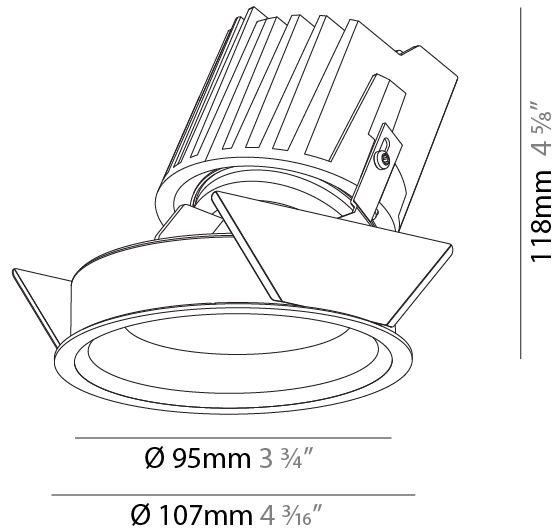

PHYSICAL

Shape: Round
Diameter (mm): 107
Diameter (in): 4 3/8
Height (mm): 118
Height (in): 4 5/8
Ceiling Thickness (mm): 10 / 12.5 / 15
Ceiling Thickness (in): 3/8 or 1/2 or 9/16
Min. Recessing Depth (mm): 140
Min. Recessing Depth (in): 5 1/2
Light Distribution: Adjustable / Asymmetric
Weight (kg): 0.473
Weight (lbs): 1.04
Fixture Finish: SSR / BKV / CWI / CRY / HAB / UFT / ITA / RUA / FTG / MYG / LOD / PUS / FRO / FUP / KIA / POP / BLS / SPG / MEY / GOH / GUM / CHC / COM / ABZ / JAG / OBR / MOS / ROR
Fixture Material: Aluminum Die Cast
Cut-out Measurements: 98mm / 3 7/8"

ELECTRICAL

Lamp Type: LED (Zhaga Standard)
Input Wattage (W): 16.5
Total Output Wattage (W): 14
Dimming: Tri-Mode (Non-Dimming and Phase Dimming (120Vac only) and 0-10V Dimming)
Driver Included: No
Driver Location: Recessed Housing
Driver Type: Constant Current - Universal
Driver Class: Class 2
Housing: See components
Input Voltage (V): 120 - 277
Constant Current (MA): 350

LED

Number of LEDs: 1
Color Temperature (°K): 2700 / 3000 / 3500 / 4000
Max. Delivered Lumen (lm): 1030 / 1070 / 1117 / 1140
Nominal Lumen (lm): 1386 / 1438 / 1511 / 1542
CRI: >90 CRI
Lamp Life (hrs): 50000

OPTICAL

Reflector: 20 / 40 / 60
Adjustability: Fixed

RATINGS AND CERTIFICATIONS

Certified By: Certified for North American Standards
IP rating: IP20