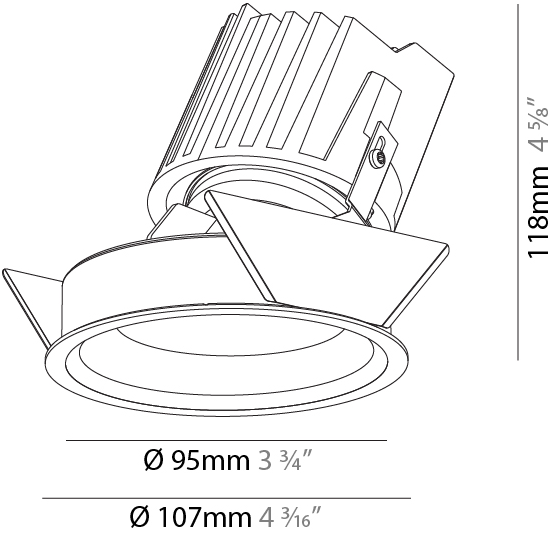

Series: Bioniq
Subseries: Bioniq Round Wallwash
Brand: Prolicht
Division: Architectural
Mounting Type: Recessed
Mounting Location: Ceiling
Subcategory: Wallwash

PHYSICAL

Shape: Round
Diameter (mm): 107
Diameter (in): 4 3/16
Height (mm): 118
Height (in): 4 5/8
Ceiling Thickness (mm): 10 / 12.5 / 15
Ceiling Thickness (in): 3/8 or 1/2 or 9/16
Min. Recessing Depth (mm): 140
Min. Recessing Depth (in): 5 1/2
Light Distribution: Adjustable / Asymmetric
Weight (kg): 0.473
Weight (lbs): 1.04
Fixture Finish: SSR / BKV / CWI / CRY / HAB / UFT / ITA / RUA / FTG / MYG / LOD / PUS / FRO / FUP / KIA / POP / BLS / SPG / MEY / GOH / GUM / CHC / COM / ABZ / JAG / OBR / MOS / ROR
Fixture Material: Aluminum Die Cast
Cut-out Measurements: 98mm / 3 7/8"

ELECTRICAL

Lamp Type: LED (Zhaga Standard)
Input Wattage (W): 16.5
Total Output Wattage (W): 14
Dimming: Tri-Mode (Non-Dimming and Phase Dimming (120Vac only) and 0-10V Dimming)
Driver Included: No
Driver Location: Recessed Housing
Driver Type: Constant Current - Universal
Driver Class: Class 2
Housing: See components
Input Voltage (V): 120 - 277
Constant Current (MA): 500

LED

Number of LEDs: 1
Color Temperature (°K): 2700 / 3000 / 3500 / 4000
Max. Delivered Lumen (lm): 1100 / 1140 / 1196 / 1220
Nominal Lumen (lm): 1386 / 1438 / 1511 / 1542
CRI: >90 CRI
Lamp Life (hrs): 50000

OPTICAL

Reflector: 20 / 40 / 60

RATINGS AND CERTIFICATIONS

Certified By: Certified for North American Standards
IP rating: IP20

98mm 3 7/8"	140mm 5 1/2"	10 | 15mm 3/8" 5/16"	30°	
A