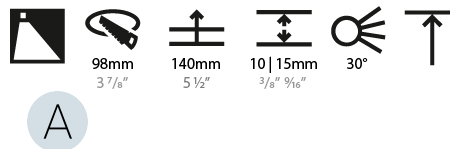

PHYSICAL

Shape: Round
Diameter (mm): 107
Diameter (in): 4 3/8
Height (mm): 118
Height (in): 4 5/8
Ceiling Thickness (mm): 10 / 12.5 / 15
Ceiling Thickness (in): 3/8 or 1/2 or 9/16
Min. Recessing Depth (mm): 140
Min. Recessing Depth (in): 5 1/2
Light Distribution: Adjustable / Asymmetric
Weight (kg): 0.473
Weight (lbs): 1.04
Fixture Finish: SSR / BKV / CWI / CRY / HAB / UFT / ITA / RUA / FTG / MYG / LOD / PUS / FRO / FUP / KIA / POP / BLS / SPG / MEY / GOH / GUM / CHC / COM / ABZ / JAG / OBR / MOS / ROR
Fixture Material: Aluminum Die Cast
Cut-out Measurements: 98mm / 3 7/8"

ELECTRICAL

Lamp Type: LED (Zhaga Standard)
Input Wattage (W): 16.5
Total Output Wattage (W): 14
Dimming: Tri-Mode (Non-Dimming and Phase Dimming (120Vac only) and 0-10V Dimming)
Driver Included: No
Driver Location: Recessed Housing
Driver Type: Constant Current - Universal
Driver Class: Class 2
Housing: See components
Input Voltage (V): 120 - 277
Constant Current (MA): 350

LED

Number of LEDs: 1
Color Temperature (°K): 2700 / 3000 / 3500 / 4000
Max. Delivered Lumen (lm): 1030 / 1070 / 1117 / 1140
Nominal Lumen (lm): 1386 / 1438 / 1511 / 1542
CRI: >90 CRI
Lamp Life (hrs): 50000

OPTICAL

Reflector: 20 / 40 / 60
Adjustability: Fixed

RATINGS AND CERTIFICATIONS

Certified By: Certified for North American Standards
IP rating: IP20