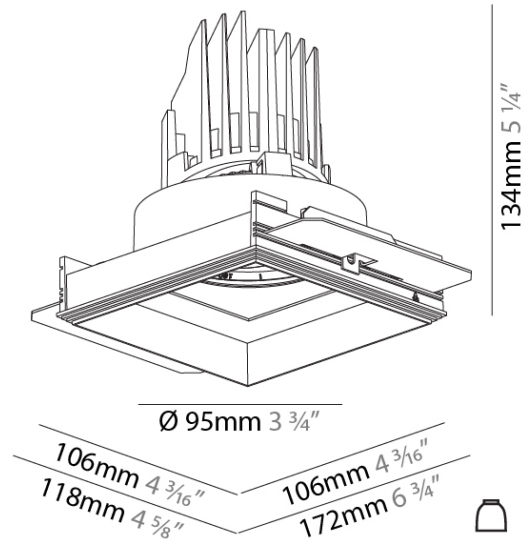

ELECTRICAL
Lamp Type: LED (Zhaga Standard)
Input Wattage (W): 15.5
Total Output Wattage (W): 14.5
Dimming: Tri-Mode (Non-Dimming and Phase Dimming (120Vac only) and 0-10V Dimming)
Driver Included: No
Driver Location: Recessed Housing
Driver Type: Constant Current - Universal
Driver Class: Class 2
Housing: See components
Input Voltage (V): 120 - 277
Constant Current (MA): 500

LED
Number of LEDs: 1
Color Temperature (°K): 2700 / 3000 / 3500 / 4000
Max. Delivered Lumen (lm): 940 / 980 / 1029 / 1050
Nominal Lumen (lm): 1386 / 1438 / 1511 / 1542
CRI: >90 CRI
Efficiency (%): 87.9 / 88.4 / 87.9
Lamp Life (hrs): 50000
Upon Request: RGB-W Tunable White Special Color Temperature Special LED

OPTICAL
Reflector: 20 / 40 / 60
Adjustability: Rotational 355°; Tilt 30°
Upon Request: Special Beam Angles

Available for international specifications by adding "INT" at the end of the existing Model #. For assistance on 'custom' specifications, contact zteam@zaneen.com.
Certified By: Certified for North American Standards
In a constant effort to supply the best product, we reserve the right to change specifications or materials without notice. The most recent specification sheets are found at zaneen.com
IP rating: IP20