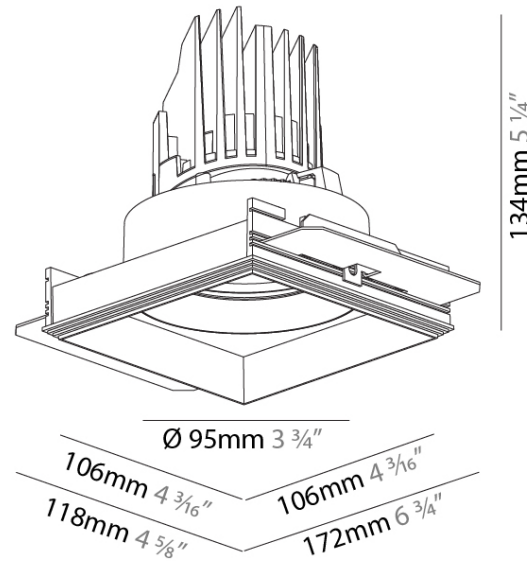

ELECTRICAL

Lamp Type: LED (Zhaga Standard)
Input Wattage (W): 16.5
Total Output Wattage (W): 14.5
Dimming: Tri-Mode (Non-Dimming and Phase Dimming (120Vac only) and 0-10V Dimming)
Driver Included: No
Driver Location: Recessed Housing
Driver Type: Constant Current - Universal
Driver Class: Class 2
Housing: See components
Input Voltage (V): 120 - 277
Constant Current (MA): 500

LED

Number of LEDs: 1
Color Temperature (°K): 2700 / 3000 / 3500 / 4000
Max. Delivered Lumen (lm): 940 / 980 / 1029 / 1050
Nominal Lumen (lm): 1386 / 1438 / 1511 / 1542
CRI: >90 CRI
Efficiency (%): 87.9 / 88.4 / 87.9
Lamp Life (hrs): 50000
Upon Request: RGB-W Tunable White Special Color Temperature Special LED

OPTICAL

Reflector: 20 / 40 / 60
Adjustability: Rotational 355°; Tilt 30°
Upon Request: Special Beam Angles

RATINGS AND CERTIFICATIONS

Zaneen Lighting Inc. © 2024, T 1-800-388-3382, F 416-247-9319, www.zaneen.com

Available for international specifications by adding "INT" at the end of the existing Model #. For assistance on 'custom' specifications, contact zteam@zaneen.com. In a constant effort to supply the best product, we reserve the right to change specifications or materials without notice. The most recent specification sheets are found at zaneen.com
IP rating: IP20