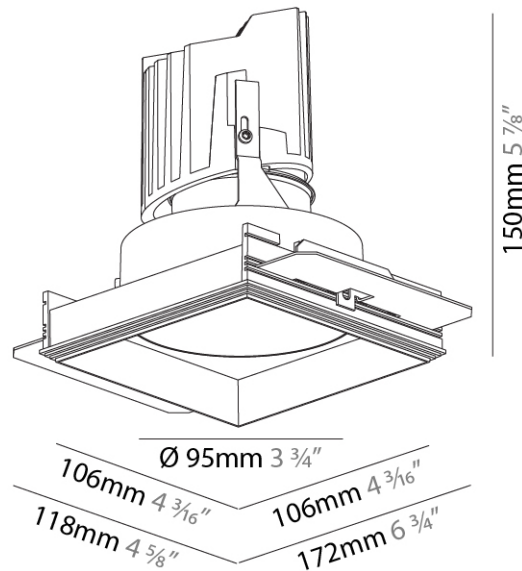

ELECTRICAL

Lamp Type: LED (Zhaga Standard)
Input Wattage (W): 15.5
Total Output Wattage (W): 14.5
Dimming: Tri-Mode (Non-Dimming and Phase Dimming (120Vac only) and 0-10V Dimming)
Driver Included: No
Driver Location: Recessed Housing
Driver Type: Constant Current - Universal
Driver Class: Class 2
Housing: See components
Input Voltage (V): 120 - 277
Constant Current (MA): 500

LED

Number of LEDs: 1
Color Temperature (°K): 2700 / 3000 / 3500 / 4000
Max. Delivered Lumen (lm): 940 / 980 / 1029 / 1050
Nominal Lumen (lm): 1386 / 1438 / 1511 / 1542
CRI: >90 CRI
Efficiency (%): 87.9 / 88.4 / 87.9
Lamp Life (hrs): 50000
Upon Request: RGB-W Tunable White Special Color Temperature Special LED

OPTICAL

Reflector°: 20 / 40 / 60
Upon Request: Special Beam Angles

RATINGS AND CERTIFICATIONS

© 2024 Zaneen Lighting, Inc. 180-3382, F 416-247-9319, www.zaneen.com

Available for international specifications by adding 'INT' at the end of the existing Model #. For assistance on 'custom' specifications, contact zteam@zaneen.com. In a constant effort to supply the best product, we reserve the right to change specifications or materials without notice. The most recent specification sheets are found at zaneen.com
IP rating: IP20