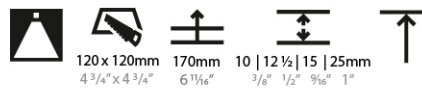

ELECTRICAL

Lamp Type: LED (Zhaga Standard)
Input Wattage (W): 15.5
Total Output Wattage (W): 14.5
Dimming: Tri-Mode (Non-Dimming and Phase Dimming (120Vac only) and 0-10V Dimming)
Driver Included: No
Driver Location: Recessed Housing
Driver Type: Constant Current - Universal
Driver Class: Class 2
Housing: See components
Input Voltage (V): 120 - 277
Constant Current (MA): 500

LED

Number of LEDs: 1
Color Temperature (°K): 2700 / 3000 / 3500 / 4000
Max. Delivered Lumen (lm): 940 / 980 / 1029 / 1050
Nominal Lumen (lm): 1386 / 1438 / 1511 / 1542
CRI: >90 CRI
Efficiency (%): 87.9 / 88.4 / 87.9
Lamp Life (hrs): 50000
Upon Request: RGB-W Tunable White Special Color Temperature Special LED

OPTICAL

Reflector°: 20 / 40 / 60
Upon Request: Special Beam Angles

RATINGS AND CERTIFICATIONS

© 2024 Zaneen Lighting, Inc. 180-3382, F 416-247-9319, www.zaneen.com

Available for international specifications by adding 'INT' at the end of the existing Model #. For assistance on 'custom' specifications, contact zteam@zaneen.com. In a constant effort to supply the best product, we reserve the right to change specifications or materials without notice. The most recent specification sheets are found at zaneen.com
IP rating: IP20