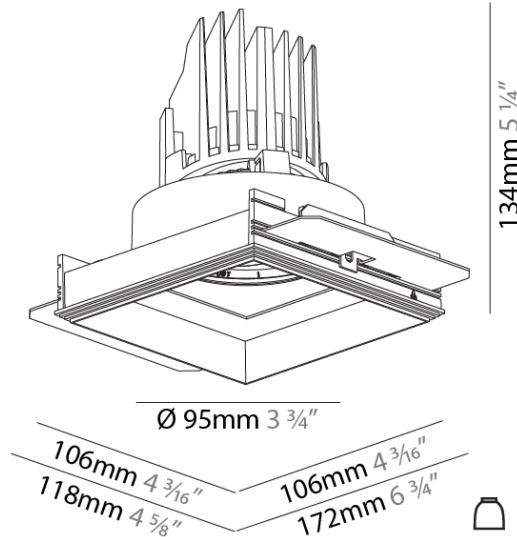

ELECTRICAL
Lamp Type: LED (Zhaga Standard)
Input Wattage (W): 15.5
Total Output Wattage (W): 14.5
Dimming: Tri-Mode (Non-Dimming and Phase Dimming (120Vac only) and 0-10V Dimming)
Driver Included: No
Driver Location: Recessed Housing
Driver Type: Constant Current - Universal
Driver Class: Class 2
Housing: See components
Input Voltage (V): 120 - 277
Constant Current (MA): 500

LED
Number of LEDs: 1
Color Temperature (°K): 2700 / 3000 / 3500 / 4000
Max. Delivered Lumen (lm): 940 / 980 / 1029 / 1050
Nominal Lumen (lm): 1386 / 1438 / 1511 / 1542
CRI: >90 CRI
Efficiency (%): 87.9 / 88.4 / 87.9
Lamp Life (hrs): 50000
Upon Request: RGB-W Tunable White Special Color Temperature Special LED

OPTICAL
Reflector: 20 / 40 / 60
Adjustability: Rotational 355°; Tilt 30°
Upon Request: Special Beam Angles

Available for international specifications by adding "INT" at the end of the existing Model #. For assistance on 'custom' specifications, contact zteam@zaneen.com.
Certified By: Certified for North American Standards
In a constant effort to supply the best product, we reserve the right to change specifications or materials without notice. The most recent specification sheets are found at zaneen.com
IP rating: IP20