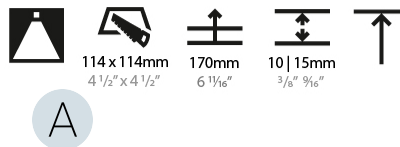

PHYSICAL

Shape: Square
Length (mm): 119
Length (in): 4 ¹¹/₁₆
Width (mm): 119
Width (in): 4 ¹¹/₁₆
Depth (mm): 150
Depth (in): 5 ⁷/₈
Ceiling Thickness (mm): 10 / 12.5 / 15
Ceiling Thickness (in): 3/8 or 1/2 or 9/16
Min. Recessing Depth (mm): 170
Min. Recessing Depth (in): 6 ¹¹/₁₆
Light Distribution: Downlight
Weight (kg): 0.69
Weight (lbs): 1.5
Fixture Finish: SSR / BKV / CWI / CRY / HAB / LAG / UFT / ITA / RUA / RUR / MIC / FTG / MYG / TWT / LOD / PJS / FRO / FUP / KIA / POP / BLS / SPG / MEY / GOH / GUM / CHC / COM / ABZ / JAG / OBR / MOS / ROR
Fixture Material: Aluminum Die Cast
Cut-out Measurements: 114mm / 4 1/2" x 114mm / 4 1/2"

ELECTRICAL

Lamp Type: LED (Zhaga Standard)
Input Wattage (W): 16.5
Total Output Wattage (W): 14
Dimming: Tri-Mode (Non-Dimming and Phase Dimming (120Vac only) and 0-10V Dimming)
Driver Included: No
Driver Location: Recessed Housing
Driver Type: Constant Current - Universal
Driver Class: Class 2
Input Voltage (V): 120 - 277
Constant Current (MA): 350

LED

Number of LEDs: 1
Color Temperature (°K): 2700 / 3000 / 3500 / 4000
Max. Delivered Lumen (lm): 940 / 980 / 1029 / 1050
Nominal Lumen (lm): 1386 / 1438 / 1511 / 1542
CRI: >90 CRI
Lamp Life (hrs): 50000

OPTICAL

Reflector: 20 / 40 / 60

RATINGS AND CERTIFICATIONS

Certified By: Certified for North American Standards
IP rating: IP20