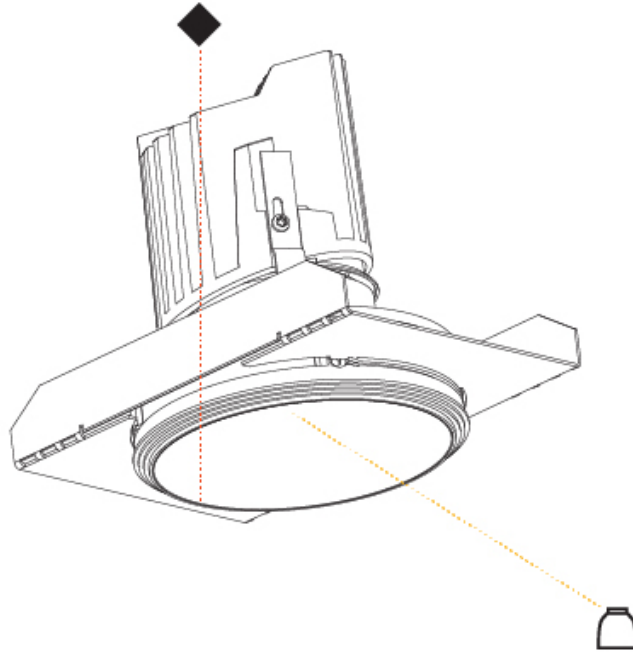

BIONIQ ROUND SEMI ADJUSTABLE TRIMLESS

A35528-

PROJECT _____

TYPE _____

SPECIFIER _____

QUANTITY _____

DATE _____