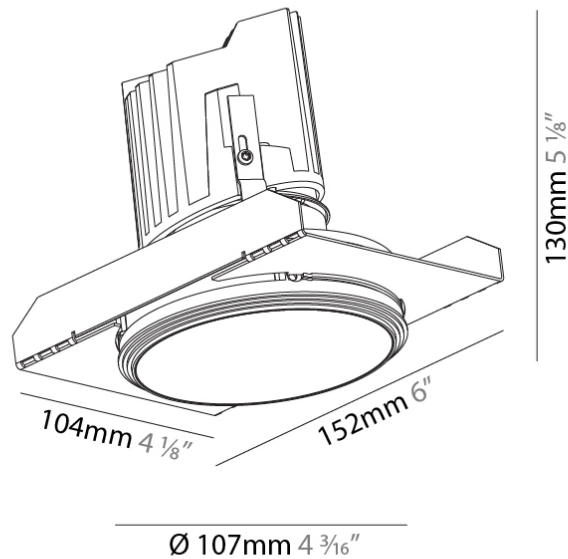

ELECTRICAL

Lamp Type: LED (Zhaga Standard)
Input Wattage (W): 13
Total Output Wattage (W): 11.8
Dimming: Tri-Mode (Non-Dimming and Phase Dimming (120Vac only) and 0-10V Dimming)
Driver Included: No
Driver Location: Recessed Housing
Driver Type: Constant Current - Universal
Driver Class: Class 2
Housing: See components
Input Voltage (V): 120 - 277
Constant Current (MA): 350

LED

Number of LEDs: 1
Color Temperature (°K): 2700 / 3000 / 3500 / 4000
Max. Delivered Lumen (lm): 876 / 909 / 955 / 974
Nominal Lumen (lm): 1304 / 1352 / 1421 / 1450
CRI: >90 CRI
Efficiency (%): 87.9 / 88.4 / 87.9
Lamp Life (hrs): 50000
Upon Request: RGB-W Tunable White Special Color Temperature Special LED

OPTICAL

Reflector°: 18 / 42 / 60
Optic°: Lens Pack - No Lens / Linear Spread Lens / Honeycomb / Spread Lens
Upon Request: Special Beam Angles

RATINGS AND CERTIFICATIONS

382, F 416-247-9319, www.zaneen.com

Not to be used in conjunction with other products at the end of the existing Model #. For assistance on 'custom' specifications, contact zteam@zaneen.com. In a constant effort to supply the best product, we reserve the right to change specifications or materials without notice. The most recent specification sheets are found at zaneen.com

IP rating: IP20