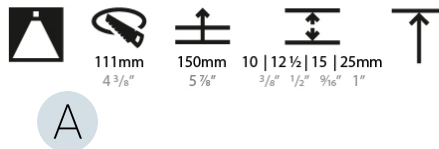

ELECTRICAL

Lamp Type: LED (Zhaga Standard)
Input Wattage (W): 13
Total Output Wattage (W): 11.8
Dimming: Tri-Mode (Non-Dimming and Phase Dimming (120Vac only) and 0-10V Dimming)
Driver Included: No
Driver Location: Recessed Housing
Driver Type: Constant Current - Universal
Driver Class: Class 2
Housing: See components
Input Voltage (V): 120 - 277
Constant Current (MA): 350

LED

Number of LEDs: 1
Color Temperature (°K): 2700 / 3000 / 3500 / 4000
Max. Delivered Lumen (lm): 876 / 909 / 955 / 974
Nominal Lumen (lm): 1304 / 1352 / 1421 / 1450
CRI: >90 CRI
Efficiency (%): 87.9 / 88.4 / 87.9
Lamp Life (hrs): 50000
Upon Request: RGB-W Tunable White Special Color Temperature Special LED

OPTICAL

Reflector°: 18 / 42 / 60
Optic°: Lens Pack - No Lens / Linear Spread Lens / Honeycomb / Spread Lens
Upon Request: Special Beam Angles

RATINGS AND CERTIFICATIONS

382, F 416-247-9319, www.zaneen.com

Not to be used in conjunction with other products at the end of the existing Model #. For assistance on 'custom' specifications, contact zteam@zaneen.com. In a constant effort to supply the best product, we reserve the right to change specifications or materials without notice. The most recent specification sheets are found at zaneen.com

IP rating: IP20