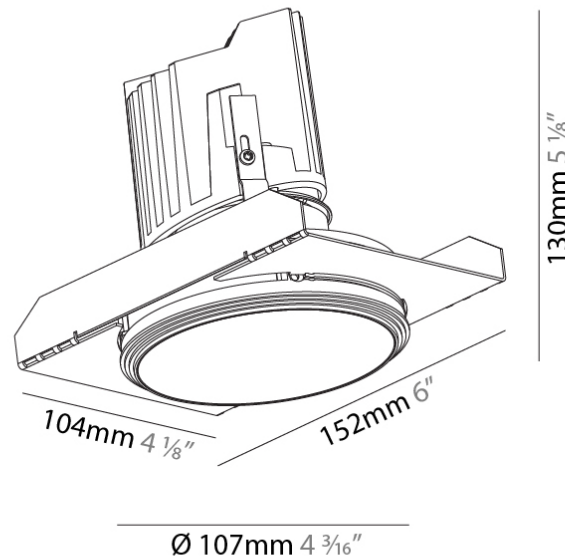

ELECTRICAL

Lamp Type: LED (Zhaga Standard)
Input Wattage (W): 13
Total Output Wattage (W): 11.8
Dimming: Tri-Mode (Non-Dimming and Phase Dimming (120Vac only) and 0-10V Dimming)
Driver Included: No
Driver Location: Recessed Housing
Driver Type: Constant Current - Universal
Driver Class: Class 2
Housing: See components
Input Voltage (V): 120 - 277
Constant Current (MA): 350

LED

Number of LEDs: 1
Color Temperature (°K): 2700 / 3000 / 3500 / 4000
Max. Delivered Lumen (lm): 876 / 909 / 955 / 974
Nominal Lumen (lm): 1304 / 1352 / 1421 / 1450
CRI: >90 CRI
Efficiency (%): 87.9 / 88.4 / 87.9
Lamp Life (hrs): 50000
Upon Request: RGB-W Tunable White Special Color Temperature Special LED

OPTICAL

Reflector°: 18 / 42 / 60
Optic°: Lens Pack - No Lens / Linear Spread Lens / Honeycomb / Spread Lens
Upon Request: Special Beam Angles

RATINGS AND CERTIFICATIONS

382, F 416-247-9319, www.zaneen.com

Not to be used in conjunction with other products at the end of the existing Model #. For assistance on 'custom' specifications, contact zteam@zaneen.com. In a constant effort to supply the best product, we reserve the right to change specifications or materials without notice. The most recent specification sheets are found at zaneen.com

IP rating: IP20