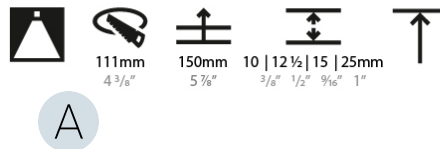

ELECTRICAL

Lamp Type: LED (Zhaga Standard)
Input Wattage (W): 13
Total Output Wattage (W): 11.8
Dimming: Tri-Mode (Non-Dimming and Phase Dimming (120Vac only) and 0-10V Dimming)
Driver Included: No
Driver Location: Recessed Housing
Driver Type: Constant Current - Universal
Driver Class: Class 2
Housing: See components
Input Voltage (V): 120 - 277
Constant Current (MA): 350

LED

Number of LEDs: 1
Color Temperature (°K): 2700 / 3000 / 3500 / 4000
Max. Delivered Lumen (lm): 876 / 909 / 955 / 974
Nominal Lumen (lm): 1304 / 1352 / 1421 / 1450
CRI: >90 CRI
Efficiency (%): 87.9 / 88.4 / 87.9
Lamp Life (hrs): 50000
Upon Request: RGB-W Tunable White Special Color Temperature Special LED

OPTICAL

Reflector°: 18 / 42 / 60
Optic°: Lens Pack - No Lens / Linear Spread Lens / Honeycomb / Spread Lens
Upon Request: Special Beam Angles

RATINGS AND CERTIFICATIONS

382, F 416-247-9319, www.zaneen.com

Not to be used in conjunction with other products at the end of the existing Model #. For assistance on 'custom' specifications, contact zteam@zaneen.com. In a constant effort to supply the best product, we reserve the right to change specifications or materials without notice. The most recent specification sheets are found at zaneen.com

IP rating: IP20