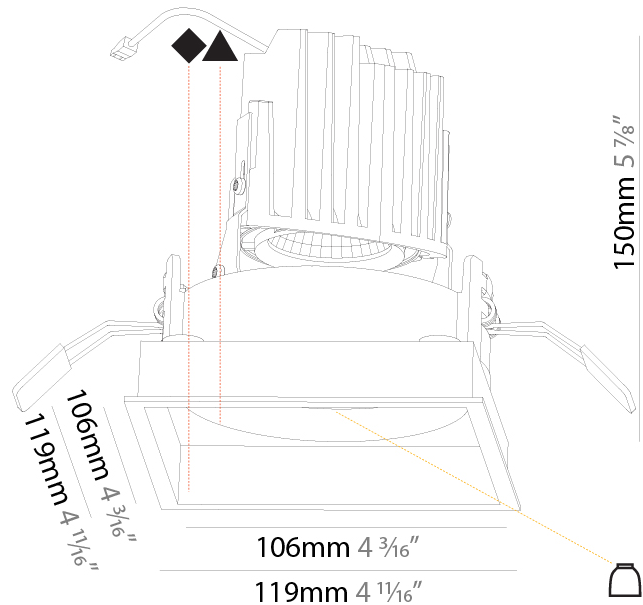

GENERAL

Series: Bioniq
Subseries: Bioniq Square Deep
Brand: Prolicht
Division: Architectural
Mounting Type: Recessed
Mounting Location: Ceiling
Subcategory: Downlight

PHYSICAL

Shape: Square
Length (mm): 119
Length (in): 4 11/16
Width (mm): 119
Width (in): 4 11/16
Depth (mm): 150
Depth (in): 5 7/8
Ceiling Thickness (mm): 10 / 12.5 / 15
Ceiling Thickness (in): 3/8 or 1/2 or 9/16
Min. Recessing Depth (mm): 170
Min. Recessing Depth (in): 6 11/16
Light Distribution: Downlight
Weight (kg): 0.592
Weight (lbs): 1.31
Fixture Finish: SSR / BKV / CWI / CRY / HAB / LAG / UFT / ITA / RUA / RUR / MIC / FTG / MYG / TWT / LOD / PUS / FRO / FUP / KIA / POP / BLS / SPG / MEY / GOH / GUM / CHC / COM / ABZ / JAG / OBR / MOS / ROR
Fixture Material: Aluminum Die Cast
Cut-out Measurements: 114mm / 4 1/2" x 114mm / 4 1/2"

ELECTRICAL

Lamp Type: LED (Zhaga Standard)
Total Output Wattage (W): 15
Dimming: Dali Dimming
Driver Included: No
Driver Location: Recessed Housing
Driver Type: Constant Current 120Vac
Housing: See components
Input Voltage (V): 120
Constant Current (MA): 350

LED

Number of LEDs: 1
Color Temperature (°K): Warm Dim
Max. Delivered Lumen (lm): 760
Nominal Lumen (lm): 1140
CRI: >90 CRI
Lamp Life (hrs): 50000

OPTICAL

Reflector: 20 / 40 / 60
Adjustability: Rotational 35°; Tilt 30°

RATINGS AND CERTIFICATIONS

Certified By: Certified for North American Standards
IP rating: IP20