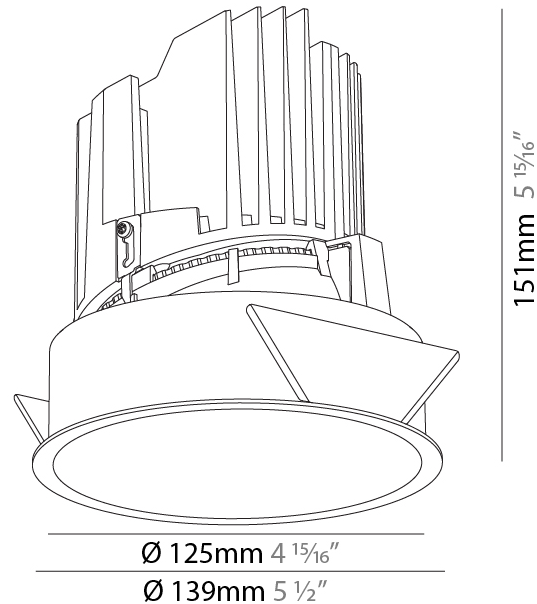

PHYSICAL

Shape: Round
Diameter (mm): 139
Diameter (in): 5 1/2
Height (mm): 151
Height (in): 5 15/16
Ceiling Thickness (mm): 10 / 12.5 / 15
Ceiling Thickness (in): 3/8 or 1/2 or 9/16
Min. Recessing Depth (mm): 170
Min. Recessing Depth (in): 6 11/16
Light Distribution: Downlight
Weight (kg): 0.946
Weight (lbs): 2.09
Fixture Finish: SSR / BKV / CWI / CRY / HAB / UFT / ITA / RUA / FTG / MYG / LOD / PUS / FRO / FUP / KIA / POP / BLS / SPG / MEY / GOH / GUM / CHC / COM / ABZ / JAG / OBR / MOS / ROR
Fixture Material: Aluminum Die Cast
Cut-out Measurements: 130mm / 5 1/8"

ELECTRICAL

Lamp Type: LED (Zhaga Standard)
Input Wattage (W): 13.2 / 16.5
Total Output Wattage (W): 12 / 14
Dimming: Tri-Mode (Non-Dimming and Phase Dimming (120Vac only) and 0-10V Dimming)
Driver Included: No
Driver Location: Recessed Housing
Driver Type: Constant Current - Universal
Driver Class: Class 2
Housing: See components
Input Voltage (V): 120 - 277
Constant Current (MA): 350

LED

Number of LEDs: 1
Color Temperature (°K): 2700 / 3000 / 3500 / 4000
Max. Delivered Lumen (lm): 810 / 900 / 970 / 990
Nominal Lumen (lm): 960 / 1070 / 1156 / 1180
CRI: >90 CRI
Efficiency (%): 0.905
Lamp Life (hrs): 50000

OPTICAL

Reflector: 10

RATINGS AND CERTIFICATIONS

Certified By: Certified for North American Standards
IP rating: IP54