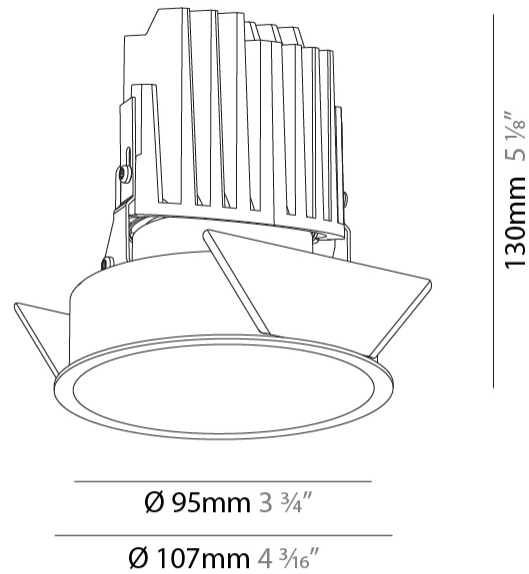

GENERAL

Series: Bioniq
Subseries: Bioniq Round Deep
Brand: Prolicht
Division: Architectural
Mounting Type: Recessed
Mounting Location: Ceiling
Subcategory: Downlight

PHYSICAL

Shape: Round
Diameter (mm): 107
Diameter (in): 4 3/16
Height (mm): 130
Height (in): 5 1/8
Ceiling Thickness (mm): 10 / 12.5 / 15
Ceiling Thickness (in): 3/8 or 1/2 or 9/16
Min. Recessing Depth (mm): 150
Min. Recessing Depth (in): 5 7/8
Light Distribution: Downlight
Weight (kg): 0.533
Weight (lbs): 1.18
Fixture Finish: SSR / BKV / CWI / CRY / HAB / LAG / UFT / ITA / RUA / RUR / MIC / FTG / MYG / TWT / LOD / PUS / FRO / FUP / KIA / POP / BLS / SPG / MEY / GOH / GUM / CHC / COM / ABZ / JAG / OBR / MOS / ROR
Fixture Material: Aluminum Die Cast
Cut-out Measurements: 98mm / 3 7/8"

ELECTRICAL

Lamp Type: LED (Zhaga Standard)
Input Wattage (W): 15.5
Total Output Wattage (W): 13
Dimming: Tri-Mode (Non-Dimming and Phase Dimming (120Vac only) and 0-10V Dimming)
Driver Included: No
Driver Location: Recessed Housing
Driver Type: Constant Current - Universal
Driver Class: Class 2
Housing: See components
Input Voltage (V): 120 - 277
Constant Current (MA): 500

LED

Number of LEDs: 1
Color Temperature (°K): 2700 / 3000 / 3500 / 4000
Max. Delivered Lumen (lm): 1140 / 1180 / 1245 / 1270
CRI: >90 CRI
Lamp Life (hrs): 50000

OPTICAL

Reflector°: 20 / 40 / 60

RATINGS AND CERTIFICATIONS

Certified By: Certified for North American Standards
IP rating: IP54