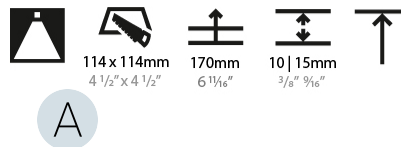

GENERAL

Series: Bioniq
Subseries: Bioniq Square Deep
Brand: Prolicht
Division: Architectural
Mounting Type: Recessed
Mounting Location: Ceiling
Subcategory: Downlight

PHYSICAL

Shape: Square
Length (mm): 119
Length (in): 4 11/16
Width (mm): 119
Width (in): 4 11/16
Depth (mm): 150
Depth (in): 5 7/8
Ceiling Thickness (mm): 10 / 12.5 / 15
Ceiling Thickness (in): 3/8 or 1/2 or 9/16
Min. Recessing Depth (mm): 170
Min. Recessing Depth (in): 6 11/16
Light Distribution: Downlight
Weight (kg): 0.592
Weight (lbs): 1.31
Fixture Finish: SSR / BKV / CWI / CRY / HAB / UFT / ITA / RUA / FTG / MYG / LOD / PUS / FRO / FUP / KIA / POP / BLS / SPG / MEY / GOH / GUM / CHC / COM / ABZ / JAG / OBR / MOS / ROR
Fixture Material: Aluminum Die Cast
Cut-out Measurements: 114mm / 4 1/2" x 114mm / 4 1/2"

ELECTRICAL

Lamp Type: LED (Zhaga Standard)
Total Output Wattage (W): 15
Dimming: Dali Dimming
Driver Included: No
Driver Location: Recessed Housing
Driver Type: Constant Current 120Vac
Housing: See components
Input Voltage (V): 120
Constant Current (MA): 350

LED

Number of LEDs: 1
Color Temperature (°K): Warm Dim
Max. Delivered Lumen (lm): 760
Nominal Lumen (lm): 1140
CRI: >90 CRI
Lamp Life (hrs): 50000

OPTICAL

Reflector°: 20 / 40 / 60
Adjustability: Rotational 35°; Tilt 30°

RATINGS AND CERTIFICATIONS

Certified By: Certified for North American Standards
IP rating: IP20