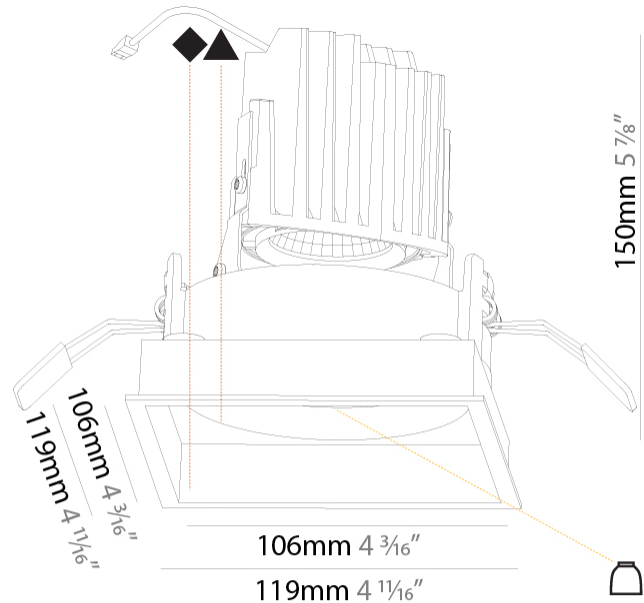

GENERAL

Series: Bioniq
Subseries: Bioniq Square Deep
Brand: Prolicht
Division: Architectural
Mounting Type: Recessed
Mounting Location: Ceiling
Subcategory: Downlight

PHYSICAL

Shape: Square
Length (mm): 119
Length (in): 4 11/16
Width (mm): 119
Width (in): 4 11/16
Depth (mm): 150
Depth (in): 5 7/8
Ceiling Thickness (mm): 10 / 12.5 / 15
Ceiling Thickness (in): 3/8 or 1/2 or 9/16
Min. Recessing Depth (mm): 170
Min. Recessing Depth (in): 6 11/16
Light Distribution: Downlight
Weight (kg): 0.592
Weight (lbs): 1.31
Fixture Finish: SSR / BKV / CWI / CRY / HAB / UFT / ITA / RUA / FTG / MYG / LOD / PUS / FRO / FUP / KIA / POP / BLS / SPG / MEY / GOH / GUM / CHC / COM / ABZ / JAG / OBR / MOS / ROR
Fixture Material: Aluminum Die Cast
Cut-out Measurements: 114mm / 4 1/2" x 114mm / 4 1/2"

ELECTRICAL

Lamp Type: LED (Zhaga Standard)
Total Output Wattage (W): 15
Dimming: Dali Dimming
Driver Included: No
Driver Location: Recessed Housing
Driver Type: Constant Current 120Vac
Housing: See components
Input Voltage (V): 120
Constant Current (MA): 350

LED

Number of LEDs: 1
Color Temperature (°K): Warm Dim
Max. Delivered Lumen (lm): 760
Nominal Lumen (lm): 1140
CRI: >90 CRI
Lamp Life (hrs): 50000

OPTICAL

Reflector°: 20 / 40 / 60
Adjustability: Rotational 35°; Tilt 30°

RATINGS AND CERTIFICATIONS

Certified By: Certified for North American Standards
IP rating: IP20