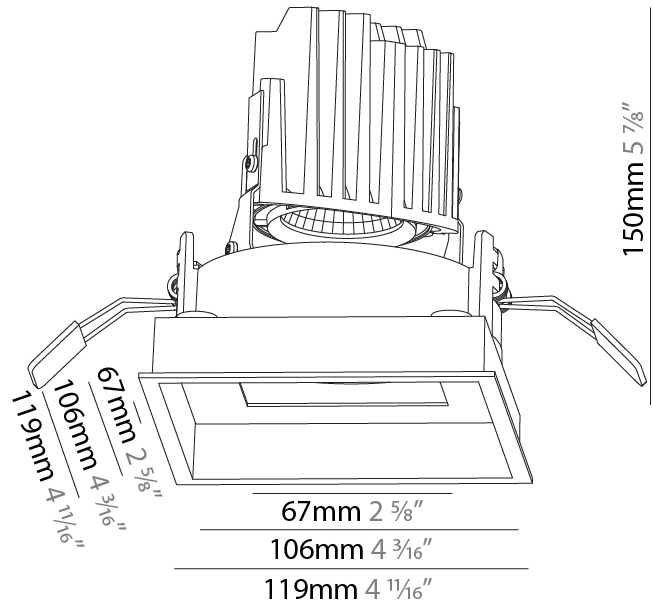

GENERAL

Series: Bioniq
Subseries: Bioniq Square Deep Comfort
Brand: Prolicht
Division: Architectural
Mounting Type: Recessed
Mounting Location: Ceiling
Subcategory: Downlight

PHYSICAL

Shape: Square
Length (mm): 119
Length (in): 4 ¹¹/₁₆
Width (mm): 119
Width (in): 4 ¹¹/₁₆
Depth (mm): 150
Depth (in): 5 ⁷/₈
Ceiling Thickness (mm): 10 / 12.5 / 15
Ceiling Thickness (in): 3/8 or 1/2 or 9/16
Min. Recessing Depth (mm): 170
Min. Recessing Depth (in): 6 ¹¹/₁₆
Light Distribution: Downlight
Weight (kg): 0.656
Weight (lbs): 1.45
Fixture Finish: SSR / BKV / CWI / CRY / HAB / UFT / ITA / RUA / FTG / MYG / LOD / PUS / FRO / FUP / KIA / POP / BLS / SPG / MEY / GOH / GUM / CHC / COM / ABZ / JAG / OBR / MOS / ROR
Fixture Material: Aluminum Die Cast
Cut-out Measurements: 114mm / 4 1/2" x 114mm / 4 1/2"

ELECTRICAL

Lamp Type: LED (Zhaga Standard)
Total Output Wattage (W): 15
Dimming: Dali Dimming
Driver Included: No
Driver Location: Recessed Housing
Driver Type: Constant Current - 120Vac
Housing: See components
Input Voltage (V): 120
Constant Current (MA): 350

LED

Number of LEDs: 1
Color Temperature (°K): Warm Dim
Max. Delivered Lumen (lm): 760
Nominal Lumen (lm): 1140
CRI: >90 CRI
Lamp Life (hrs): 50000

OPTICAL

Reflector°: 20 / 40 / 60

RATINGS AND CERTIFICATIONS

Certified By: Certified for North American Standards
IP rating: IP20