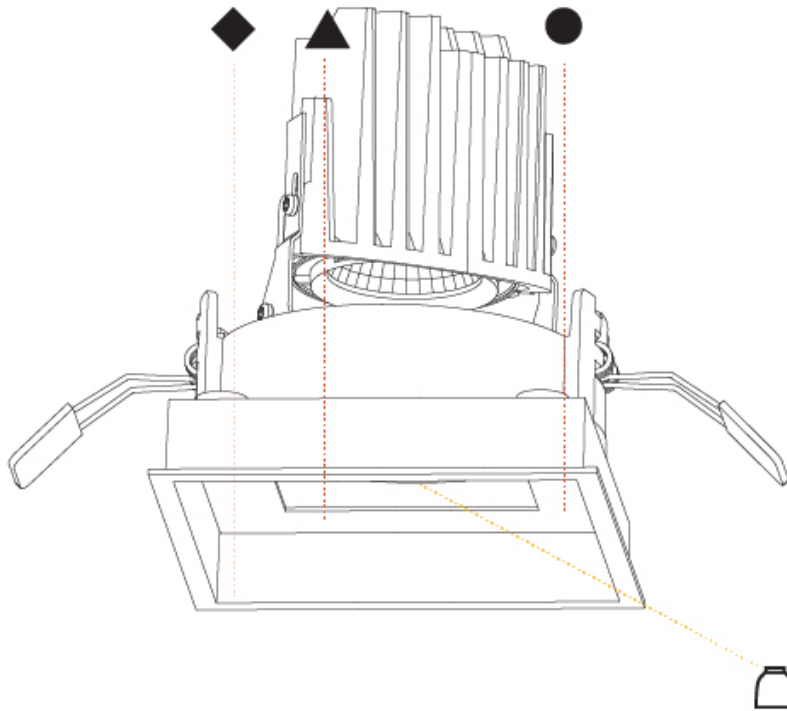

BIONIQ SQUARE DEEP COMFORT RECESSED

A35553-

PROJECT	_____
TYPE	_____
SPECIFIER	_____
QUANTITY	_____
DATE	_____

A