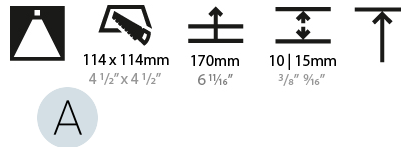

Series: Bioniq
Subseries: Bioniq Square Deep
Brand: Prolicht
Division: Architectural
Mounting Type: Recessed
Mounting Location: Ceiling
Subcategory: Downlight

PHYSICAL

Shape: Square
Length (mm): 119
Length (in): 4 11/16
Width (mm): 119
Width (in): 4 11/16
Depth (mm): 150
Depth (in): 5 7/8
Ceiling Thickness (mm): 10 / 12.5 / 15
Ceiling Thickness (in): 3/8 or 1/2 or 9/16
Min. Recessing Depth (mm): 170
Min. Recessing Depth (in): 6 11/16
Light Distribution: Downlight
Weight (kg): 0.626
Weight (lbs): 1.38
Fixture Finish: SSR / BKV / CWI / CRY / HAB / LAG / UFT / ITA / RUA / RUR / MIC / FTG / MYG / TWT / LOD / PUS / FRO / FUP / KIA / POP / BLS / SPG / MEY / GOH / GUM / CHC / COM / ABZ / JAG / OBR / MOS / ROR
Fixture Material: Aluminum Die Cast
Cut-out Measurements: 114mm / 4 1/2" x 114mm / 4 1/2"

ELECTRICAL

Lamp Type: LED (Zhaga Standard)
Input Wattage (W): 16.5
Total Output Wattage (W): 14
Dimming: Tri-Mode (Non-Dimming and Phase Dimming (120Vac only) and 0-10V Dimming)
Driver Included: No
Driver Location: Recessed Housing
Driver Type: Constant Current - Universal
Driver Class: Class 2
Input Voltage (V): 120 - 277
Constant Current (MA): 500

LED

Number of LEDs: 1
Color Temperature (°K): 2700 / 3000 / 3500 / 4000
Max. Delivered Lumen (lm): 940 / 980 / 1029 / 1050
Nominal Lumen (lm): 1386 / 1438 / 1511 / 1542
CRI: >90 CRI

OPTICAL

Reflector: 20 / 40 / 60

RATINGS AND CERTIFICATIONS

Certified By: Certified for North American Standards
IP rating: IP20