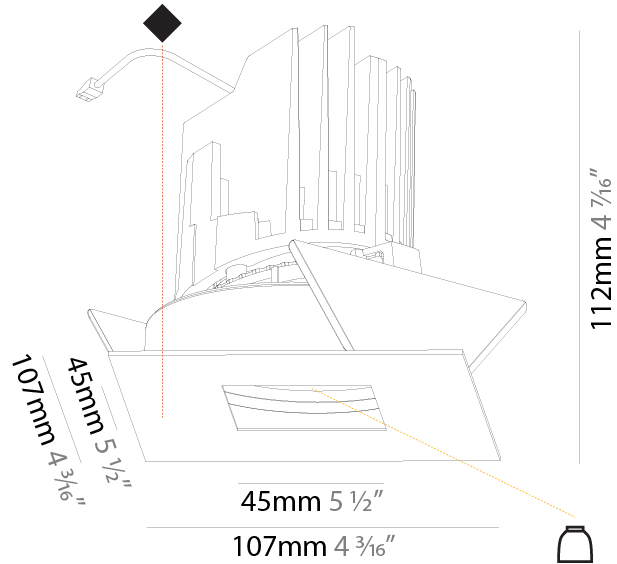

PHYSICAL

Shape: Square
Length (mm): 107
Length (in): 4 3/16
Width (mm): 107
Width (in): 4 3/16
Depth (mm): 112
Depth (in): 4 7/16
Ceiling Thickness (mm): 10 / 12.5 / 15
Ceiling Thickness (in): 3/8 or 1/2 or 9/16
Min. Recessing Depth (mm): 130
Min. Recessing Depth (in): 5 1/8
Light Distribution: Adjustable / Downlight
Weight (kg): 0.479
Weight (lbs): 1.06
Fixture Finish: SSR / BKV / CWI / CRY / HAB / UFT / ITA / RUA / FTG / MYG / LOD / PUS / FRO / FUP / KIA / POP / BLS / SPG / MEY / GOH / GUM / CHC / COM / ABZ / JAG / OBR / MOS / ROR
Fixture Material: Aluminum Die Cast
Cut-out Measurements: 98mm / 3 7/8"

ELECTRICAL

Lamp Type: LED (Zhaga Standard)
Input Wattage (W): 16.5
Total Output Wattage (W): 14
Dimming: Tri-Mode (Non-Dimming and Phase Dimming (120Vac only) and 0-10V Dimming)
Driver Included: No
Driver Location: Recessed Housing
Driver Type: Constant Current - Universal
Driver Class: Class 2
Housing: See components
Input Voltage (V): 120 - 277
Constant Current (MA): 500

LED

Number of LEDs: 1
Color Temperature (°K): 2700 / 3000 / 3500 / 4000
Max. Delivered Lumen (lm): 940 / 980 / 1029 / 1050
Nominal Lumen (lm): 1386 / 1438 / 1511 / 1542
CRI: >90 CRI
Lamp Life (hrs): 50000

OPTICAL

Reflector°: 20 / 40 / 60
Adjustability: Rotational 355°; Tilt 30°

RATINGS AND CERTIFICATIONS

Certified By: Certified for North American Standards
IP rating: IP20