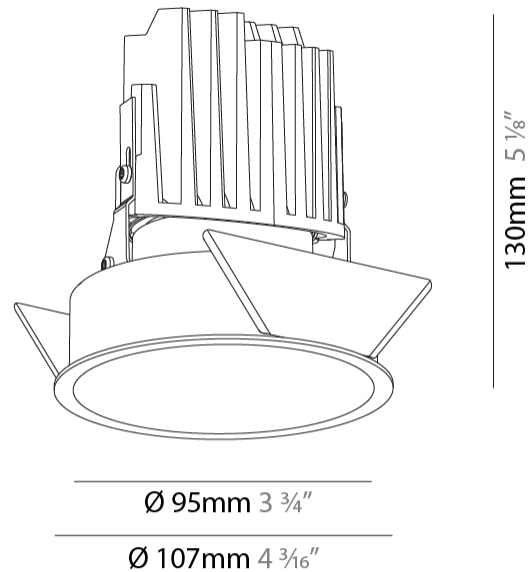

GENERAL

Series: Bioniq
Subseries: Bioniq Round Deep
Brand: Prolicht
Division: Architectural
Mounting Type: Recessed
Mounting Location: Ceiling
Subcategory: Downlight

PHYSICAL

Shape: Round
Diameter (mm): 107
Diameter (in): 4 3/16
Height (mm): 130
Height (in): 5 1/8
Ceiling Thickness (mm): 10 / 12.5 / 15
Ceiling Thickness (in): 3/8 or 1/2 or 9/16
Min. Recessing Depth (mm): 150
Min. Recessing Depth (in): 5 7/8
Light Distribution: Downlight
Weight (kg): 0.533
Weight (lbs): 1.18
Fixture Finish: SSR / BKV / CWI / CRY / HAB / UFT / ITA / RUA / FTG / MYG / LOD / PUS / FRO / FUP / KIA / POP / BLS / SPG / MEY / GOH / GUM / CHC / COM / ABZ / JAG / OBR / MOS / ROR
Fixture Material: Aluminum Die Cast
Cut-out Measurements: 98mm / 3 7/8"

ELECTRICAL

Lamp Type: LED (Zhaga Standard)
Input Wattage (W): 15.5
Total Output Wattage (W): 13
Dimming: Tri-Mode (Non-Dimming and Phase Dimming (120Vac only) and 0-10V Dimming)
Driver Included: No
Driver Location: Recessed Housing
Driver Type: Constant Current - Universal
Driver Class: Class 2
Housing: See components
Input Voltage (V): 120 - 277
Constant Current (MA): 500

LED

Number of LEDs: 1
Color Temperature (°K): 2700 / 3000 / 3500 / 4000
Max. Delivered Lumen (lm): 1140 / 1180 / 1245 / 1270
CRI: >90 CRI
Lamp Life (hrs): 50000

OPTICAL

Reflector: 20 / 40 / 60

RATINGS AND CERTIFICATIONS

Certified By: Certified for North American Standards
IP rating: IP54