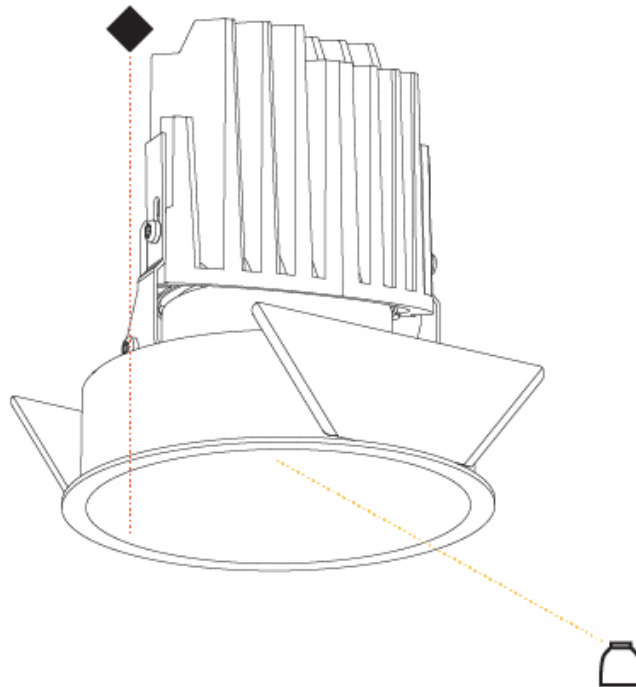

BIONIQ ROUND DEEP RECESSED

A35281-

PROJECT

TYPE

SPECIFIER

QUANTITY

DATE

A