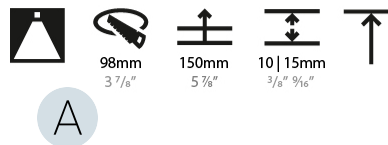

GENERAL

Series: Bioniq
Subseries: Bioniq Round Deep
Brand: Prolicht
Division: Architectural
Mounting Type: Recessed
Mounting Location: Ceiling
Subcategory: Downlight

PHYSICAL

Shape: Round
Diameter (mm): 107
Diameter (in): 4 3/16
Height (mm): 130
Height (in): 5 1/8
Ceiling Thickness (mm): 10 / 12.5 / 15
Ceiling Thickness (in): 3/8 or 1/2 or 9/16
Min. Recessing Depth (mm): 150
Min. Recessing Depth (in): 5 7/8
Light Distribution: Downlight
Weight (kg): 0.506
Weight (lbs): 1.12
Fixture Finish: SSR / BKV / CWI / CRY / HAB / UFT / ITA / RUA / FTG / MYG / LOD / PUS / FRO / FUP / KIA / POP / BLS / SPG / MEY / GOH / GUM / CHC / COM / ABZ / JAG / OBR / MOS / ROR
Fixture Material: Aluminum Die Cast
Cut-out Measurements: 98mm / 3 7/8"

ELECTRICAL

Lamp Type: LED (Zhaga Standard)
Total Output Wattage (W): 15
Dimming: Dali Dimming
Driver Included: No
Driver Location: Recessed Housing
Driver Type: Constant Current - 120Vac
Housing: See components
Input Voltage (V): 120
Constant Current (MA): 350

LED

Number of LEDs: 1
Color Temperature (°K): Warm Dim
Max. Delivered Lumen (lm): 760
Nominal Lumen (lm): 1140
CRI: >90 CRI

OPTICAL

Reflector: 20 / 40 / 60

RATINGS AND CERTIFICATIONS

Certified By: Certified for North American Standards
IP rating: IP20