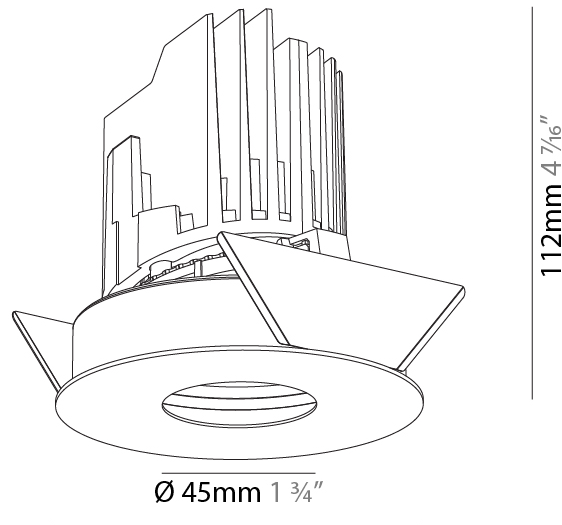

GENERAL

Series: Bioniq
Subseries: Bioniq Round Pinhole
Brand: Prolicht
Division: Architectural
Mounting Type: Recessed
Mounting Location: Ceiling
Subcategory: Downlight

PHYSICAL

Shape: Round
Diameter (mm): 107
Diameter (in): 4 3/16
Height (mm): 112
Height (in): 4 7/16
Ceiling Thickness (mm): 10 / 12.5 / 15
Ceiling Thickness (in): 3/8 or 1/2 or 9/16
Min. Recessing Depth (mm): 130
Min. Recessing Depth (in): 5 1/8
Light Distribution: Adjustable / Downlight
Weight (kg): 0.456
Weight (lbs): 1
Fixture Finish: SSR / BKV / CWI / CRY / HAB / UFT / ITA / RUA / FTG / MYG / LOD / PUS / FRO / FUP / KIA / POP / BLS / SPG / MEY / GOH / GUM / CHC / COM / ABZ / JAG / OBR / MOS / ROR
Fixture Material: Aluminum Die Cast
Cut-out Measurements: 98mm / 3 7/8"

ELECTRICAL

Lamp Type: LED (Zhaga Standard)
Total Output Wattage (W): 15
Dimming: Dali Dimming
Driver Included: No
Driver Location: Recessed Housing
Driver Type: Constant Current - 120Vac
Housing: See components
Input Voltage (V): 120
Constant Current (MA): 350

LED

Number of LEDs: 1
Color Temperature (°K): Warm Dim
Max. Delivered Lumen (lm): 760
Nominal Lumen (lm): 1140
CRI: >90 CRI
Lamp Life (hrs): 50000

OPTICAL

Reflector: 20 / 40 / 60
Adjustability: Rotational 355°, Tilt 30°

RATINGS AND CERTIFICATIONS

Certified By: Certified for North American Standards
IP rating: IP20

PROJECT
TYPE
SPECIFIER
QUANTITY
DATE