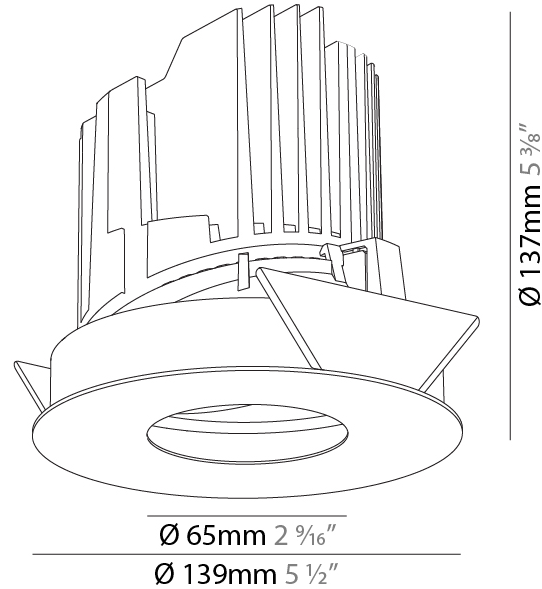

GENERAL

Series: Bioniq
 Subseries: Bioniq Round Pinhole
 Brand: Prolight
 Division: Architectural
 Mounting Type: Recessed
 Mounting Location: Ceiling
 Subcategory: Downlight

PHYSICAL

Shape: Round
 Diameter (mm): 139
 Diameter (in): 5 1/2
 Height (mm): 126
 Height (in): 4 15/16
 Ceiling Thickness (mm): 10 / 12.5 / 15
 Ceiling Thickness (in): 3/8 or 1/2 or 9/16
 Min. Recessing Depth (mm): 140
 Min. Recessing Depth (in): 5 1/2
 Light Distribution: Adjustable / Downlight
 Weight (kg): 0.86
 Weight (lbs): 1.9
 Fixture Finish: SSR / BKV / CWI / CRY / HAB / UFT / ITA / RUA / FTG / MYG / LOD / PUS / FRO / FUP / KIA / POP / BLS / SPG / MEY / GOH / GUM / CHC / COM / ABZ / JAG / OBR / MOS / ROR
 Fixture Material: Aluminum Die Cast
 Cut-out Measurements: 130mm / 5 1/8"

OPTICAL

Reflector°: 10
 Adjustability: Rotational 355°; Tilt 30°

RATINGS AND CERTIFICATIONS

Certified By: Certified for North American Standards
 IP rating: IP20

PROJECT	_____
TYPE	_____
SPECIFIER	_____
QUANTITY	_____
DATE	_____