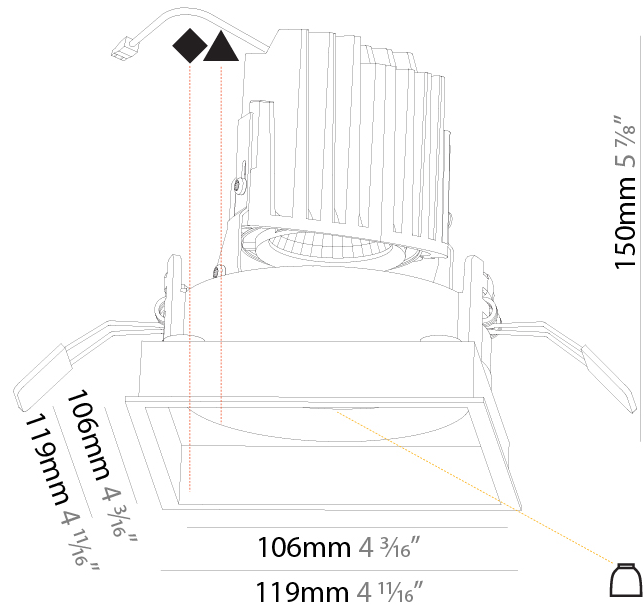

GENERAL

Series: Bioniq
Subseries: Bioniq Square Deep
Brand: Prolicht
Division: Architectural
Mounting Type: Recessed
Mounting Location: Ceiling
Subcategory: Downlight

PHYSICAL

Shape: Square
Length (mm): 119
Length (in): 4 11/16
Width (mm): 119
Width (in): 4 11/16
Depth (mm): 150
Depth (in): 5 7/8
Ceiling Thickness (mm): 10 / 12.5 / 15
Ceiling Thickness (in): 3/8 or 1/2 or 9/16
Min. Recessing Depth (mm): 170
Min. Recessing Depth (in): 6 11/16
Light Distribution: Downlight
Weight (kg): 0.592
Weight (lbs): 1.31
Fixture Finish: SSR / BKV / CWI / CRY / HAB / LAG / UFT / ITA / RUA / RUR / MIC / FTG / MYG / TWT / LOD / PUS / FRO / FUP / KIA / POP / BLS / SPG / MEY / GOH / GUM / CHC / COM / ABZ / JAG / OBR / MOS / ROR
Fixture Material: Aluminum Die Cast
Cut-out Measurements: 114mm / 4 1/2" x 114mm / 4 1/2"

ELECTRICAL

Lamp Type: LED (Zhaga Standard)
Total Output Wattage (W): 15
Dimming: Dali Dimming
Driver Included: No
Driver Location: Recessed Housing
Driver Type: Constant Current 120Vac
Housing: See components
Input Voltage (V): 120
Constant Current (MA): 350

LED

Number of LEDs: 1
Color Temperature (°K): Warm Dim
Max. Delivered Lumen (lm): 760
Nominal Lumen (lm): 1140
CRI: >90 CRI
Lamp Life (hrs): 50000

OPTICAL

Reflector: 20 / 40 / 60
Adjustability: Rotational 355°; Tilt 30°

RATINGS AND CERTIFICATIONS

Certified By: Certified for North American Standards
IP rating: IP20