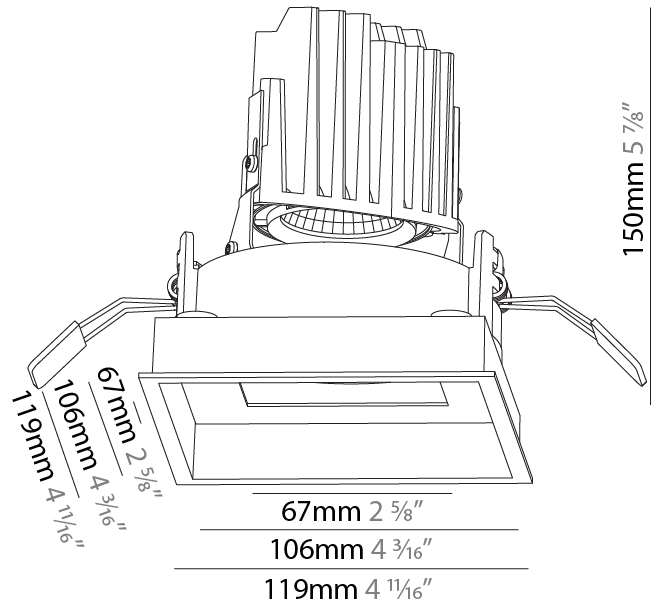

GENERAL

Series: Bioniq
Subseries: Bioniq Square Deep Comfort
Brand: Prolicht
Division: Architectural
Mounting Type: Recessed
Mounting Location: Ceiling
Subcategory: Downlight

PHYSICAL

Shape: Square
Length (mm): 119
Length (in): 4 11/16
Width (mm): 119
Width (in): 4 11/16
Depth (mm): 150
Depth (in): 5 7/8
Ceiling Thickness (mm): 10 / 12.5 / 15
Ceiling Thickness (in): 3/8 or 1/2 or 9/16
Min. Recessing Depth (mm): 170
Min. Recessing Depth (in): 6 11/16
Light Distribution: Downlight
Weight (kg): 0.656
Weight (lbs): 1.45
Fixture Finish: SSR / BKV / CWI / CRY / HAB / LAG / UFT / ITA / RUA / RUR / MIC / FTG / MYG / TWT / LOD / PUS / FRO / FUP / KIA / POP / BLS / SPG / MEY / GOH / GUM / CHC / COM / ABZ / JAG / OBR / MOS / ROR
Fixture Material: Aluminum Die Cast
Cut-out Measurements: 114mm / 4 1/2" x 114mm / 4 1/2"

ELECTRICAL

Lamp Type: LED (Zhaga Standard)
Total Output Wattage (W): 15
Dimming: Dali Dimming
Driver Included: No
Driver Location: Recessed Housing
Driver Type: Constant Current - 120Vac
Housing: See components
Input Voltage (V): 120
Constant Current (MA): 350

LED

Number of LEDs: 1
Color Temperature (°K): Warm Dim
Max. Delivered Lumen (lm): 760
Nominal Lumen (lm): 1140
CRI: >90 CRI
Lamp Life (hrs): 50000

OPTICAL

Reflector°: 20 / 40 / 60

RATINGS AND CERTIFICATIONS

Certified By: Certified for North American Standards
IP rating: IP20