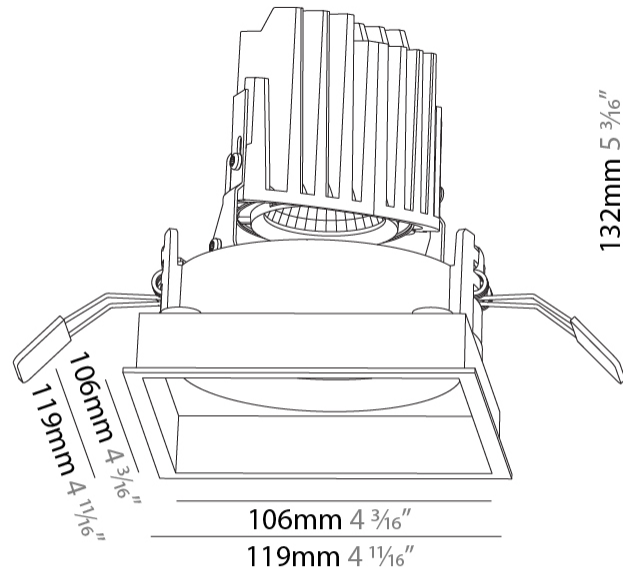

GENERAL

Series: Bioniq
Subseries: Bioniq Square Adjustable
Brand: Prolicht
Division: Architectural
Mounting Type: Recessed
Mounting Location: Ceiling
Subcategory: Downlight

PHYSICAL

Shape: Square
Length (mm): 119
Length (in): 4 11/16
Width (mm): 119
Width (in): 4 11/16
Depth (mm): 132
Depth (in): 5 3/16
Min. Recessing Depth (mm): 150
Min. Recessing Depth (in): 5 7/8
Light Distribution: Adjustable / Downlight
Weight (kg): 0.544
Weight (lbs): 1.2
Fixture Finish: SSR / BKV / CWI / CRY / HAB / LAG / UFT / ITA / RUA / RUR / MIC / FTG / MYG / TWT / LOD / PUS / FRO / FUP / KIA / POP / BLS / SPG / MEY / GOH / GUM / CHC / COM / ABZ / JAG / OBR / MOS / ROR
Fixture Material: Aluminum Die Cast
Cut-out Measurements: 114mm / 4 1/2" x 114mm / 4 1/2"

RATINGS AND CERTIFICATIONS

Certified By: Certified for North American Standards
IP rating: IP20

						
114 x 114mm 4 1/2" x 4 1/2"	150mm 5 7/8"	10 15mm 3/8" 9/16"	30°	355°		

A

BIONIQ SQUARE ADJUSTABLE RECESSED