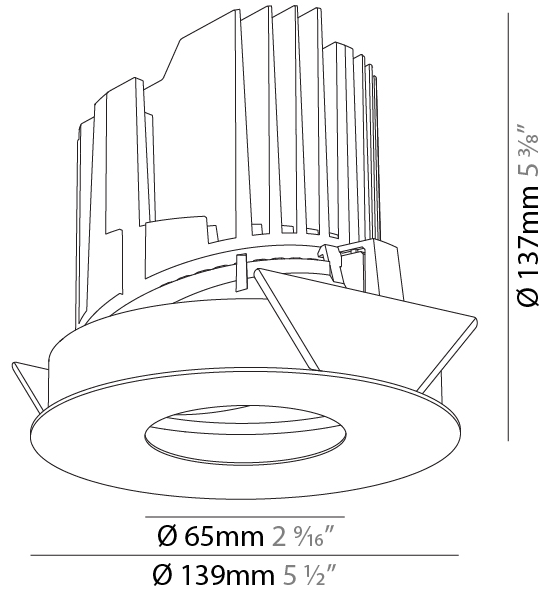

Series: Bioniq
Subseries: Bioniq Round Wallwash
Brand: Prolicht
Division: Architectural
Mounting Type: Recessed
Mounting Location: Ceiling
Subcategory: Downlight

PHYSICAL

Shape: Round
Diameter (mm): 139
Diameter (in): 5 1/2
Height (mm): 137
Height (in): 5 3/8
Ceiling Thickness (mm): 10 / 12.5 / 15 / 25
Ceiling Thickness (in): 3/8 or 1/2 or 9/16
Min. Recessing Depth (mm): 150
Min. Recessing Depth (in): 5 7/8
Light Distribution: Adjustable / Asymmetric
Weight (kg): 0.865
Weight (lbs): 1.9
Fixture Finish: SSR / BKV / CWI / CRY / HAB / UFT / ITA / RUA / FTG / MYG / LOD / PUS / FRO / FUP / KIA / POP / BLS / SPG / MEY / GOH / GUM / CHC / COM / ABZ / JAG / OBR / MOS / ROR
Fixture Material: Aluminum Die Cast
Cut-out Measurements: 130mm / 5 1/8"

ELECTRICAL

Lamp Type: LED (Zhaga Standard)
Input Wattage (W): 28.6
Total Output Wattage (W): 26
Dimming: Tri-Mode (Non-Dimming and Phase Dimming (120Vac only) and 0-10V Dimming)
Driver Included: No
Driver Location: Recessed Housing
Driver Type: Constant Current - Universal
Housing: See components
Input Voltage (V): 120 - 277
Constant Current (MA): 700

LED

Number of LEDs: 1
Color Temperature (°K): 2700 / 3000 / 3500 / 4000
Max. Delivered Lumen (lm): 1890 / 1930 / 2028 / 2070
Nominal Lumen (lm): 3210 / 3290 / 3459 / 3530
CRI: >90 CRI
Lamp Life (hrs): 50000

OPTICAL

Reflector: 20 / 25 / 40
Adjustability: Fixed

RATINGS AND CERTIFICATIONS

Certified By: Certified for North American Standards
IP rating: IP20

Ø 65mm 2 5/16"

Ø 139mm 5 1/2"