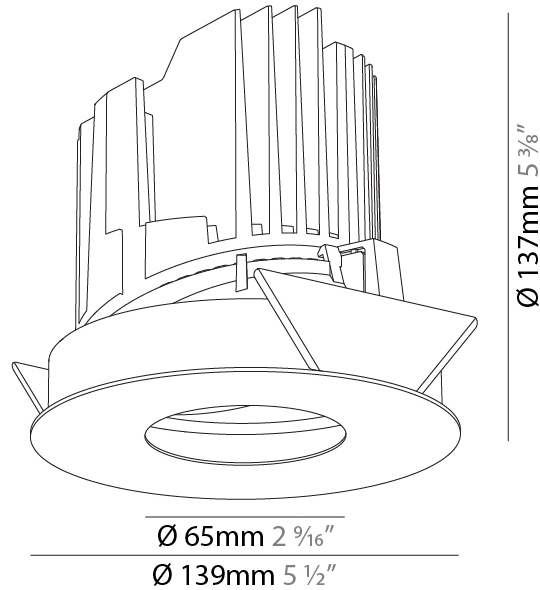

GENERAL

Series: Bioniq
Subseries: Bioniq Round Wallwash
Brand: Prolicht
Division: Architectural
Mounting Type: Recessed
Mounting Location: Ceiling
Subcategory: Downlight

PHYSICAL

Shape: Round
Diameter (mm): 139
Diameter (in): 5 1/2
Height (mm): 137
Height (in): 5 3/8
Ceiling Thickness (mm): 10 / 12.5 / 15 / 25
Ceiling Thickness (in): 3/8 or 1/2 or 9/16
Min. Recessing Depth (mm): 150
Min. Recessing Depth (in): 5 7/8
Light Distribution: Adjustable / Asymmetric
Weight (kg): 0.865
Weight (lbs): 1.9
Fixture Finish: SSR / BKV / CWI / CRY / HAB / UFT / ITA / RUA / FTG / MYG / LOD / PUS / FRO / FUP / KIA / POP / BLS / SPG / MEY / GOH / GUM / CHC / COM / ABZ / JAG / OBR / MOS / ROR
Fixture Material: Aluminum Die Cast
Cut-out Measurements: 130mm / 5 1/8"

OPTICAL

Reflector: 20 / 25 / 40
Adjustability: Fixed

RATINGS AND CERTIFICATIONS

Certified By: Certified for North American Standards
IP rating: IP20

Ø 65mm 2 5/16"

Ø 139mm 5 1/2"

BIONIQ ROUND WALLWASH RECESSED