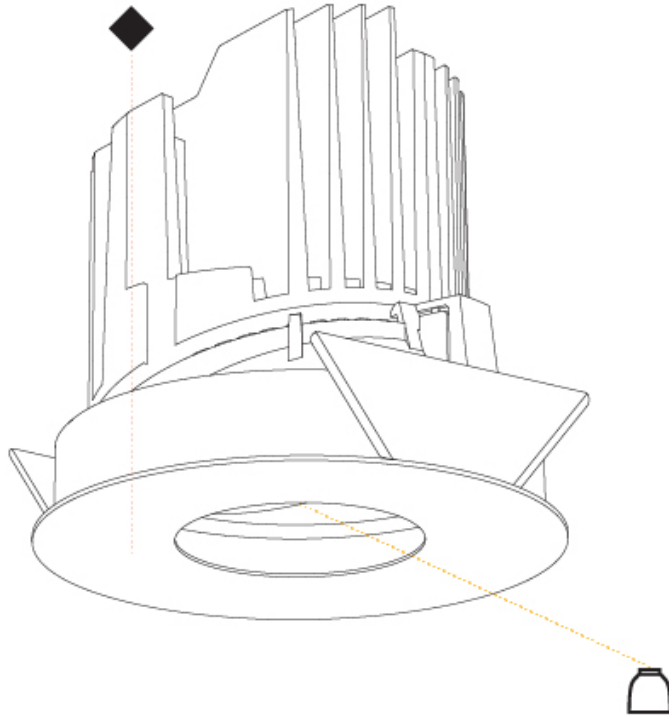

BIONIQ ROUND WALLWASH RECESSED

A37858-

PROJECT	_____
TYPE	_____
SPECIFIER	_____
QUANTITY	_____
DATE	_____

A