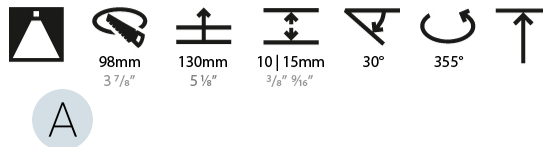

GENERAL

Series: Bioniq
Subseries: Bioniq Round Pinhole
Brand: Prolicht
Division: Architectural
Mounting Type: Recessed
Mounting Location: Ceiling
Subcategory: Downlight

PHYSICAL

Shape: Round
Diameter (mm): 107
Diameter (in): 4 ³/₁₆
Height (mm): 112
Height (in): 4 ⁷/₁₆
Ceiling Thickness (mm): 10 / 12.5 / 15
Ceiling Thickness (in): 3/8 or 1/2 or 9/16
Min. Recessing Depth (mm): 130
Min. Recessing Depth (in): 5 ¹/₈
Light Distribution: Adjustable / Downlight
Weight (kg): 0.456
Weight (lbs): 1
Fixture Finish: SSR / BKV / CWI / CRY / HAB / UFT / ITA / RUA / FTG / MYG / LOD / PUS / FRO / FUP / KIA / POP / BLS / SPG / MEY / GOH / GUM / CHC / COM / ABZ / JAG / OBR / MOS / ROR
Fixture Material: Aluminum Die Cast
Cut-out Measurements: 98mm / 3 7/8"

ELECTRICAL

Lamp Type: LED (Zhaga Standard)
Total Output Wattage (W): 15
Dimming: Dali Dimming
Driver Included: No
Driver Location: Recessed Housing
Driver Type: Constant Current - 120Vac
Housing: See components
Input Voltage (V): 120
Constant Current (MA): 350

LED

Number of LEDs: 1
Color Temperature (°K): Warm Dim
Max. Delivered Lumen (lm): 760
Nominal Lumen (lm): 1140
CRI: >90 CRI
Lamp Life (hrs): 50000

OPTICAL

Reflector: 20 / 40 / 60
Adjustability: Rotational 355°; Tilt 30°

RATINGS AND CERTIFICATIONS

Certified By: Certified for North American Standards
IP rating: IP20

PROJECT
TYPE
SPECIFIER
QUANTITY
DATE