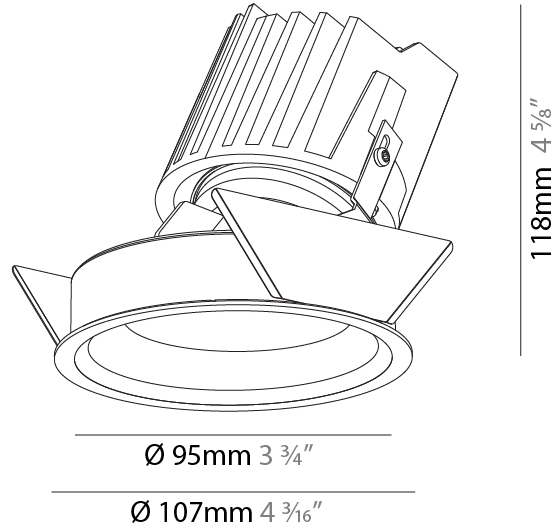

GENERAL

Series: Bioniq
Subseries: Bioniq Round Wallwash
Brand: Prolicht
Division: Architectural
Mounting Type: Recessed
Mounting Location: Ceiling
Subcategory: Downlight

PHYSICAL

Shape: Round
Diameter (mm): 107
Diameter (in): 4 3/16
Height (mm): 118
Height (in): 4 5/8
Ceiling Thickness (mm): 10 / 12.5 / 15
Ceiling Thickness (in): 3/8 or 1/2 or 9/16
Min. Recessing Depth (mm): 140
Min. Recessing Depth (in): 5 1/2
Light Distribution: Adjustable / Asymmetric
Weight (kg): 0.456
Weight (lbs): 1
Fixture Finish: SSR / BKV / CWI / CRY / HAB / UFT / ITA / RUA / FTG / MYG / LOD / PUS / FRO / FUP / KIA / POP / BLS / SPG / MEY / GOH / GUM / CHC / COM / ABZ / JAG / OBR / MOS / ROR
Fixture Material: Aluminum Die Cast
Cut-out Measurements: 98mm / 3 7/8"

ELECTRICAL

Lamp Type: LED (Zhaga Standard)
Total Output Wattage (W): 15
Dimming: Dali Dimming
Driver Included: No
Driver Location: Recessed Housing
Driver Type: Constant Current - 120Vac
Housing: See components
Input Voltage (V): 120
Constant Current (MA): 350

LED

Number of LEDs: 1
Color Temperature (°K): Warm Dim
Max. Delivered Lumen (lm): 850
Nominal Lumen (lm): 1140
CRI: >90 CRI
Lamp Life (hrs): 50000

OPTICAL

Reflector: 20 / 40 / 60
Adjustability: Fixed

RATINGS AND CERTIFICATIONS

Certified By: Certified for North American Standards
IP rating: IP20

PROJECT	_____
TYPE	_____
SPECIFIER	_____
QUANTITY	_____
DATE	_____