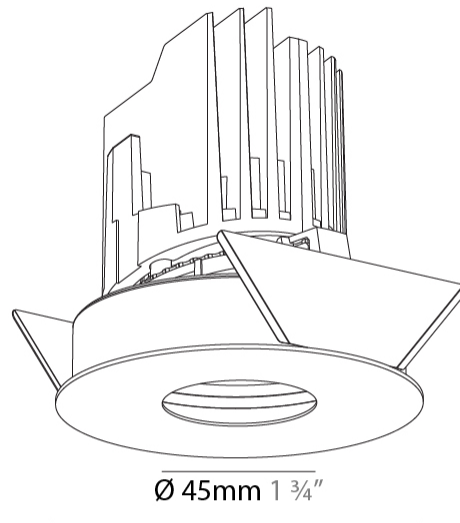

GENERAL

Series: Bioniq
Subseries: Bioniq Round Pinhole
Brand: Prolicht
Division: Architectural
Mounting Type: Recessed
Mounting Location: Ceiling
Subcategory: Downlight

PHYSICAL

Shape: Round
Diameter (mm): 107
Diameter (in): 4 3/16
Height (mm): 112
Height (in): 4 7/16
Ceiling Thickness (mm): 10 / 12.5 / 15
Ceiling Thickness (in): 3/8 or 1/2 or 9/16
Min. Recessing Depth (mm): 130
Min. Recessing Depth (in): 5 1/8
Light Distribution: Adjustable / Downlight
Weight (kg): 0.456
Weight (lbs): 1
Fixture Finish: SSR / BKV / CWI / CRY / HAB / UFT / ITA / RUA / FTG / MYG / LOD / PUS / FRO / FUP / KIA / POP / BLS / SPG / MEY / GOH / GUM / CHC / COM / ABZ / JAG / OBR / MOS / ROR
Fixture Material: Aluminum Die Cast
Cut-out Measurements: 98mm / 3 7/8"

ELECTRICAL

Lamp Type: LED (Zhaga Standard)
Total Output Wattage (W): 15
Dimming: Dali Dimming
Driver Included: No
Driver Location: Recessed Housing
Driver Type: Constant Current - 120Vac
Housing: See components
Input Voltage (V): 120
Constant Current (MA): 350

LED

Number of LEDs: 1
Color Temperature (°K): Warm Dim
Max. Delivered Lumen (lm): 760
Nominal Lumen (lm): 1140
CRI: >90 CRI
Lamp Life (hrs): 50000

OPTICAL

Reflector: 20 / 40 / 60
Adjustability: Rotational 355°, Tilt 30°

RATINGS AND CERTIFICATIONS

Certified By: Certified for North American Standards
IP rating: IP20

PROJECT
TYPE
SPECIFIER
QUANTITY
DATE