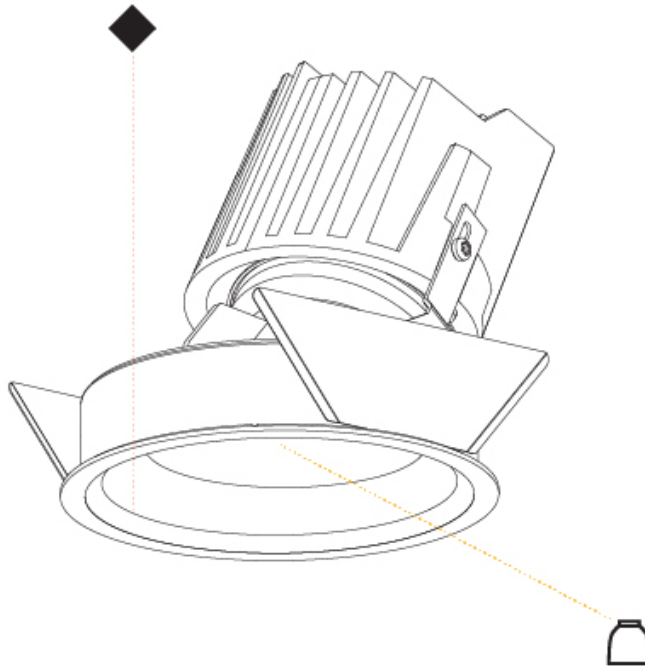

BIONIQ ROUND WALLWASH RECESSED

A35548-

PROJECT

TYPE

SPECIFIER

QUANTITY

DATE

A