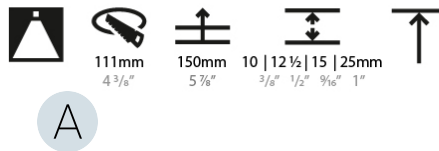

ELECTRICAL

Lamp Type: LED (Zhaga Standard)
Input Wattage (W): 13
Total Output Wattage (W): 11.8
Dimming: Tri-Mode (Non-Dimming and Phase Dimming (120Vac only) and 0-10V Dimming)
Driver Included: No
Driver Location: Recessed Housing
Driver Type: Constant Current - Universal
Driver Class: Class 2
Housing: See components
Input Voltage (V): 120 - 277
Constant Current (MA): 350

LED

Number of LEDs: 1
Color Temperature (°K): 2700 / 3000 / 3500 / 4000
Max. Delivered Lumen (lm): 876 / 909 / 955 / 974
Nominal Lumen (lm): 1304 / 1352 / 1421 / 1450
CRI: >90 CRI
Efficiency (%): 87.9 / 88.4 / 87.9
Lamp Life (hrs): 50000
Upon Request: RGB-W Tunable White Special Color Temperature Special LED

OPTICAL

Reflector°: 18 / 42 / 60
Optic°: Lens Pack - No Lens / Linear Spread Lens / Honeycomb / Spread Lens
Upon Request: Special Beam Angles

RATINGS AND CERTIFICATIONS

382, F 416-247-9319, www.zaneen.com

Created by Zaneen Lighting for North American Standards. At the end of the existing Model #. For assistance on 'custom' specifications, contact zteam@zaneen.com. In a constant effort to supply the best product, we reserve the right to change specifications or materials without notice. The most recent specification sheets are found at zaneen.com

IP rating: IP20