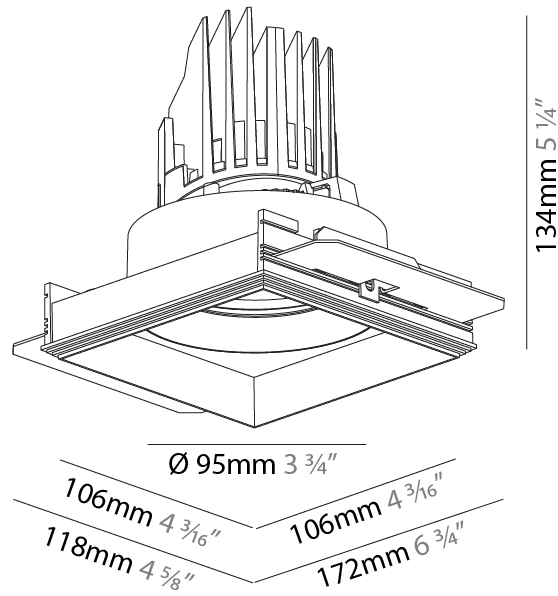

ELECTRICAL

Lamp Type: LED (Zhaga Standard)
Input Wattage (W): 16.5
Total Output Wattage (W): 14.7
Dimming: Dali Dimming
Driver Included: No
Driver Location: Recessed Housing
Driver Type: Constant Current - 120Vac
Driver Class: Class 2
Housing: See Components
Input Voltage (V): 120
Constant Current (MA): 350

LED

Number of LEDs: 1
Max. Delivered Lumen (lm): 770
Nominal Lumen (lm): 1140
CRI: >90 CRI
Lamp Life (hrs): 50000
Upon Request: RGB-W Tunable White Special Color Temperature Special LED

OPTICAL

Reflector°: 20 / 40 / 60
Adjustability: Rotational 355°; Tilt 30°
Upon Request: Special Beam Angles

RATINGS AND CERTIFICATIONS

For international specifications by adding 'INT' at the end of the existing Model #. For assistance on 'custom' specifications, contact zteam@zaneen.com.
In a constant effort to supply the best product, we reserve the right to change specifications or materials without notice. The most recent specification sheets are found at zaneen.com