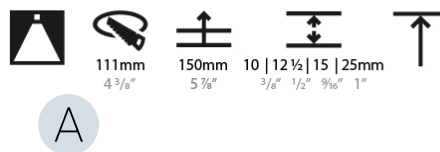

ELECTRICAL

Lamp Type: LED (Zhaga Standard)
Input Wattage (W): 13
Total Output Wattage (W): 11.8
Dimming: Tri-Mode (Non-Dimming and Phase Dimming (120Vac only) and 0-10V Dimming)
Driver Included: No
Driver Location: Recessed Housing
Driver Type: Constant Current - Universal
Driver Class: Class 2
Housing: See components
Input Voltage (V): 120 - 277
Constant Current (MA): 350

LED

Number of LEDs: 1
Color Temperature (°K): 2700 / 3000 / 3500 / 4000
Max. Delivered Lumen (lm): 876 / 909 / 955 / 974
Nominal Lumen (lm): 1304 / 1352 / 1421 / 1450
CRI: >90 CRI
Efficiency (%): 87.9 / 88.4 / 87.9
Lamp Life (hrs): 50000
Upon Request: RGB-W Tunable White Special Color Temperature Special LED

OPTICAL

Reflector°: 18 / 42 / 60
Optic°: Lens Pack - No Lens / Linear Spread Lens / Honeycomb / Spread Lens
Upon Request: Special Beam Angles

RATINGS AND CERTIFICATIONS

382, F 416-247-9319, www.zaneen.com

Available by International for North American Standards at the end of the existing Model #. For assistance on 'custom' specifications, contact zteam@zaneen.com. In a constant effort to supply the best product, we reserve the right to change specifications or materials without notice. The most recent specification sheets are found at zaneen.com

IP rating: IP20