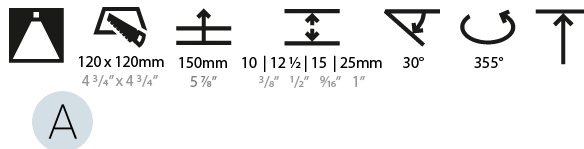

ELECTRICAL

Lamp Type: LED (Zhaga Standard)
Input Wattage (W): 16.5
Total Output Wattage (W): 14.7
Dimming: Dali Dimming
Driver Included: No
Driver Location: Recessed Housing
Driver Type: Constant Current - 120Vac
Driver Class: Class 2
Housing: See Components
Input Voltage (V): 120
Constant Current (MA): 350

LED

Number of LEDs: 1
Max. Delivered Lumen (lm): 770
Nominal Lumen (lm): 1140
CRI: >90 CRI
Lamp Life (hrs): 50000
Upon Request: RGB-W Tunable White Special Color Temperature Special LED

OPTICAL

Reflector°: 20 / 40 / 60
Adjustability: Rotational 355°; Tilt 30°
Upon Request: Special Beam Angles

RATINGS AND CERTIFICATIONS

For international specifications by adding 'INT' at the end of the existing Model #. For assistance on 'custom' specifications, contact zteam@zaneen.com.
In a constant effort to supply the best product, we reserve the right to change specifications or materials without notice. The most recent specification sheets are found at zaneen.com