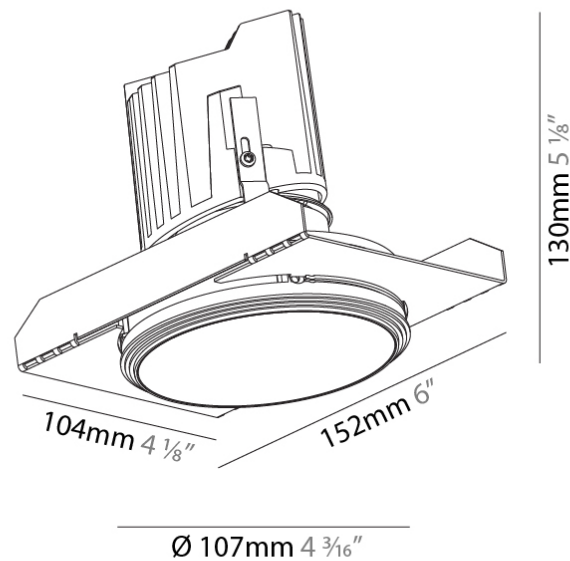

ELECTRICAL

Lamp Type: LED (Zhaga Standard)
Input Wattage (W): 13
Total Output Wattage (W): 11.8
Dimming: Tri-Mode (Non-Dimming and Phase Dimming (120Vac only) and 0-10V Dimming)
Driver Included: No
Driver Location: Recessed Housing
Driver Type: Constant Current - Universal
Driver Class: Class 2
Housing: See components
Input Voltage (V): 120 - 277
Constant Current (MA): 350

LED

Number of LEDs: 1
Color Temperature (°K): 2700 / 3000 / 3500 / 4000
Max. Delivered Lumen (lm): 876 / 909 / 955 / 974
Nominal Lumen (lm): 1304 / 1352 / 1421 / 1450
CRI: >90 CRI
Efficiency (%): 87.9 / 88.4 / 87.9
Lamp Life (hrs): 50000
Upon Request: RGB-W Tunable White Special Color Temperature Special LED

OPTICAL

Reflector°: 18 / 42 / 60
Optic°: Lens Pack - No Lens / Linear Spread Lens / Honeycomb / Spread Lens
Upon Request: Special Beam Angles

RATINGS AND CERTIFICATIONS

382, F 416-247-9319, www.zaneen.com

Available by International for North American Standards at the end of the existing Model #. For assistance on 'custom' specifications, contact zteam@zaneen.com. In a constant effort to supply the best product, we reserve the right to change specifications or materials without notice. The most recent specification sheets are found at zaneen.com

IP rating: IP20