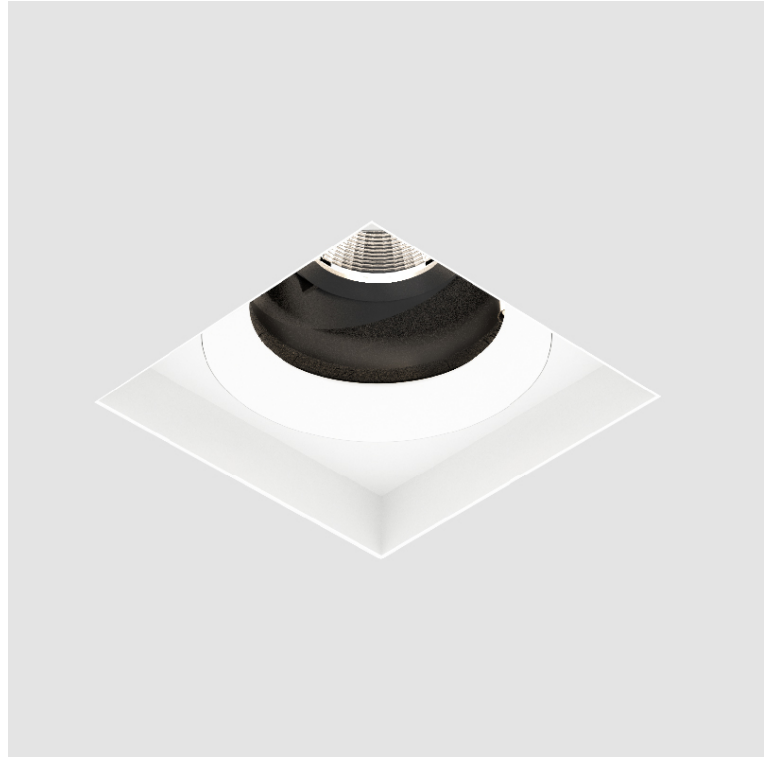

ELECTRICAL

Lamp Type: LED (Zhaga Standard)
Input Wattage (W): 13.2 (2700K) / 16.5
Total Output Wattage (W): 12 (2700K) / 15
Dimming: Tri-Mode (Non-Dimming and Phase Dimming (120Vac only) and 0-10V Dimming)
Driver Included: No
Driver Location: Recessed Housing
Driver Type: Constant Current - Universal
Driver Class: Class 2
Housing: See components
Input Voltage (V): 120 - 277
Constant Current (MA): 350

LED

Number of LEDs: 1
Color Temperature (°K): 2700 / 3000 / 3500 / 4000
Max. Delivered Lumen (lm): 850 / 950 / 1019 / 1040
Nominal Lumen (lm): 960 / 1070 / 1156 / 1180
CRI: >90 CRI
Efficiency (%): 88.5
Lamp Life (hrs): 50000
Upon Request: RGB-W Tunable White Special Color Temperature Special LED

OPTICAL

Reflector: 10
Adjustability: Rotational 355°; Tilt 30°
Upon Request: Special Beam Angles

RATINGS AND CERTIFICATIONS

Zaneen Lighting Inc. © 2024, T 1-800-380-3382, F 416-247-9319, www.zaneen.com

Available for international specifications by adding "INT" at the end of the existing Model #. For assistance on 'custom' specifications, contact zteam@zaneen.com. In a constant effort to supply the best product, we reserve the right to change specifications or materials without notice. The most recent specification sheets are found at zaneen.com
IP rating: IP20