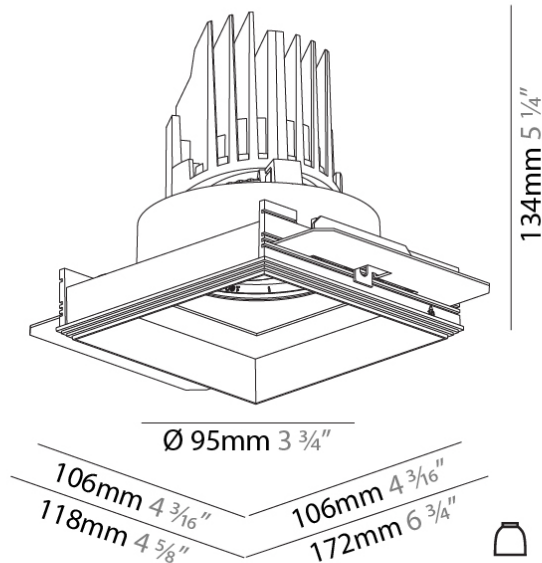

Cut-out Measurements: 120mm / 4 3/4" x 120mm / 4 3/4"
Upon Request: Unique Ceiling Thickness

ELECTRICAL

Lamp Type: LED (Zhaga Standard)
Input Wattage (W): 16.5
Total Output Wattage (W): 14.7
Dimming: Dali Dimming
Driver Included: No
Driver Location: Recessed Housing
Driver Type: Constant Current - 120Vac
Driver Class: Class 2
Housing: See Components
Input Voltage (V): 120
Constant Current (MA): 350

LED

Number of LEDs: 1
Max. Delivered Lumen (lm): 770
Nominal Lumen (lm): 1140
CRI: >90 CRI
Lamp Life (hrs): 50000
Upon Request: RGB-W Tunable White Special Color Temperature Special LED

OPTICAL

Reflector: 20 / 40 / 60
Adjustability: Rotational 355°; Tilt 30°
Upon Request: Special Beam Angles

RATINGS AND CERTIFICATIONS

UL Listed, ETL Listed, CE, RoHS, Energy Star, and other certifications. For assistance on 'custom' specifications, contact zteam@zaneen.com. In a constant effort to supply the best product, we reserve the right to change specifications or materials without notice. The most recent specification sheets are found at zaneen.com
IP rating: IP20