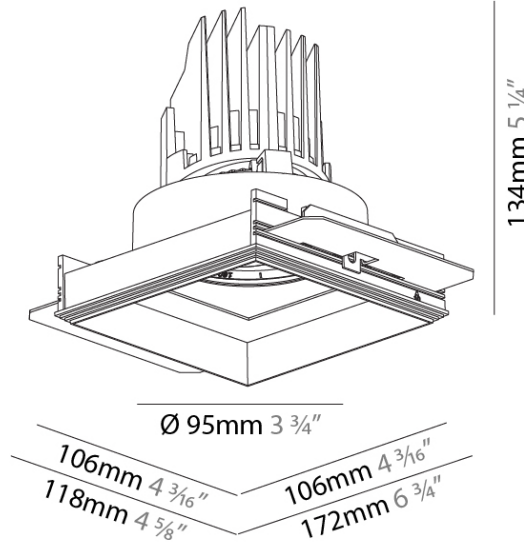

ELECTRICAL

Lamp Type: LED (Zhaga Standard)

Input Wattage (W): 13.2 / 16.5

Total Output Wattage (W): 12.1 / 14.7

Dimming: Tri-Mode (Non-Dimming and Phase Dimming (120Vac only) and 0-10V Dimming)

Driver Included: No

Driver Location: Recessed Housing

Driver Type: Constant Current - Universal

Driver Class: Class 2

Housing: See components

Input Voltage (V): 120 - 277

Constant Current (MA): 350

LED

Number of LEDs: 1

Color Temperature (°K): 2700 / 3000 / 3500 / 4000

Max. Delivered Lumen (lm): 850 / 950 / 1019 / 1040

Nominal Lumen (lm): 960 / 1070 / 1156 / 1180

CRI: >90 CRI

Efficiency (%): 88.5

Lamp Life (hrs): 50000

Upon Request: RGB-W Tunable White Special Color Temperature Special LED

OPTICAL

Reflector?: 10

Adjustability: Rotational 355°; Tilt 30°

Upon Request: Special Beam Angles

Available for international specifications by adding "INT" at the end of the existing Model #. For assistance on 'custom' specifications, contact zteam@zaneen.com. In a constant effort to supply the best product, we reserve the right to change specifications or materials without notice. The most recent specification sheets are found at zaneen.com

IP rating: IP20