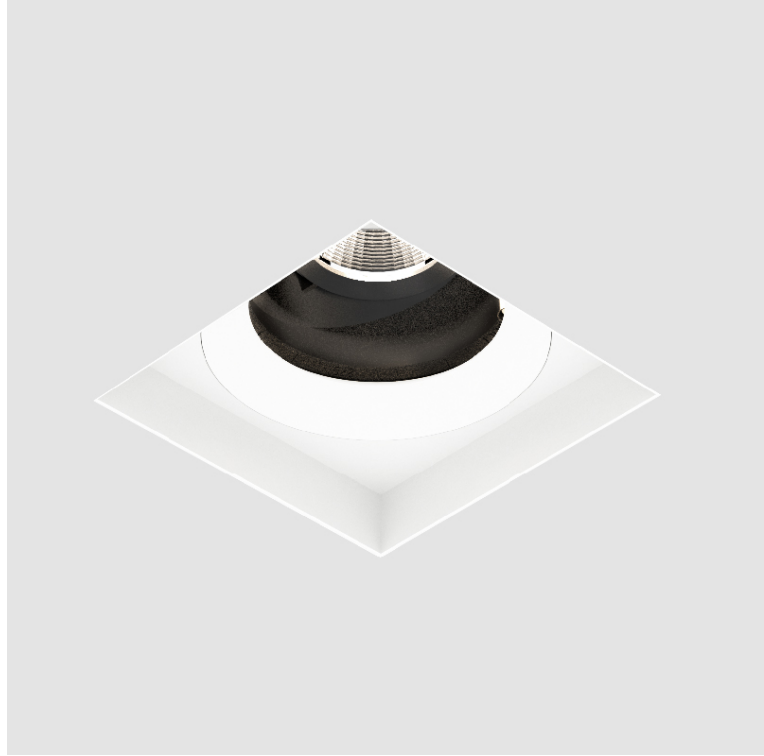

ELECTRICAL

Lamp Type: LED (Zhaga Standard)
Input Wattage (W): 13.2 (2700K) / 16.5
Total Output Wattage (W): 12 (2700K) / 15
Dimming: Tri-Mode (Non-Dimming and Phase Dimming (120Vac only) and 0-10V Dimming)
Driver Included: No
Driver Location: Recessed Housing
Driver Type: Constant Current - Universal
Driver Class: Class 2
Housing: See components
Input Voltage (V): 120 - 277
Constant Current (MA): 350

LED

Number of LEDs: 1
Color Temperature (°K): 2700 / 3000 / 3500 / 4000
Max. Delivered Lumen (lm): 850 / 950 / 1019 / 1040
Nominal Lumen (lm): 960 / 1070 / 1156 / 1180
CRI: >90 CRI
Efficiency (%): 88.5
Lamp Life (hrs): 50000
Upon Request: RGB-W Tunable White Special Color Temperature Special LED

OPTICAL

Reflector: 10
Adjustability: Rotational 355°; Tilt 30°
Upon Request: Special Beam Angles

RATINGS AND CERTIFICATIONS

Available for international specifications by adding "INT" at the end of the existing Model #. For assistance on 'custom' specifications, contact zteam@zaneen.com. In a constant effort to supply the best product, we reserve the right to change specifications or materials without notice. The most recent specification sheets are found at zaneen.com
IP rating: IP20