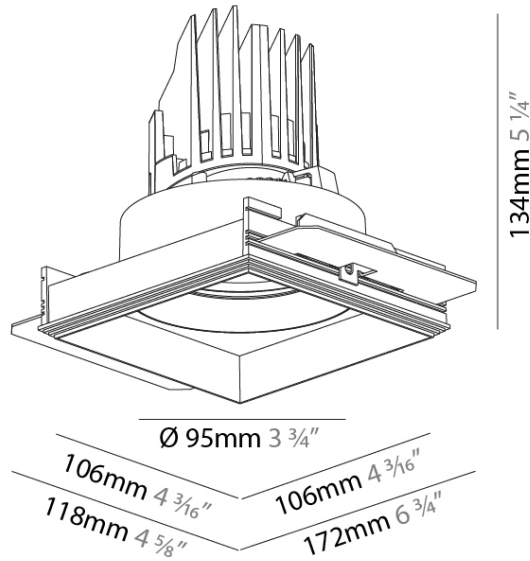

ELECTRICAL

Lamp Type: LED (Zhaga Standard)
Input Wattage (W): 13.2 (2700K) / 16.5
Total Output Wattage (W): 12 (2700K) / 15
Dimming: Tri-Mode (Non-Dimming and Phase Dimming (120Vac only) and 0-10V Dimming)
Driver Included: No
Driver Location: Recessed Housing
Driver Type: Constant Current - Universal
Driver Class: Class 2
Housing: See components
Input Voltage (V): 120 - 277
Constant Current (MA): 350

LED

Number of LEDs: 1
Color Temperature (°K): 2700 / 3000 / 3500 / 4000
Max. Delivered Lumen (lm): 850 / 950 / 1019 / 1040
Nominal Lumen (lm): 960 / 1070 / 1156 / 1180
CRI: >90 CRI
Efficiency (%): 88.5
Lamp Life (hrs): 50000
Upon Request: RGB-W Tunable White Special Color Temperature Special LED

OPTICAL

Reflector: 10
Adjustability: Rotational 355°; Tilt 30°
Upon Request: Special Beam Angles

RATINGS AND CERTIFICATIONS

Available for international specifications by adding "INT" at the end of the existing Model #. For assistance on 'custom' specifications, contact zteam@zaneen.com. In a constant effort to supply the best product, we reserve the right to change specifications or materials without notice. The most recent specification sheets are found at zaneen.com
IP rating: IP20